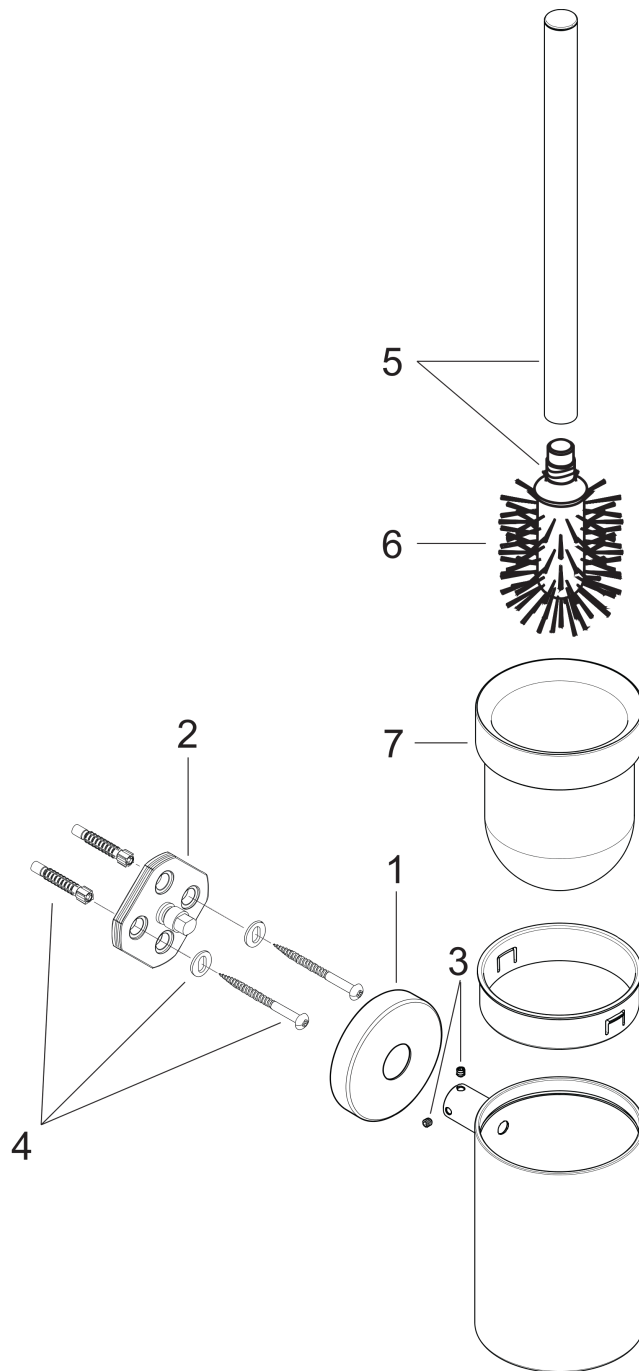

Logis

Toilet Brush with Holder

Finishes : **chrome** Part no. : **40522000**

Description

Features

- Metal holder
- Brass, Crystal glass
- Wall-mounted

Item details

List Price \$ 137.00

Product image

Scale drawing

Logis

Toilet Brush with Holder

Finishes : **chrome** Part no. : **40522000**

Exploded drawing

Year of production: >09/08

Logis

Toilet Brush with Holder

Finishes : **chrome** Part no. : **40522000**

Spare parts list

Year of production: >09/08

Pos.	Description	Part no.	Price	PU
1	escutcheon	98538000	-	1
2	support element	98539000	-	1
3	hollow set screw M4x4	98540000	-	1
4	mounting set	96179000	-	1
5	stick with brush	95577000	-	1
6	WC-brush black	40068000	-	1
7	glass cup on its own	98548000	-	1