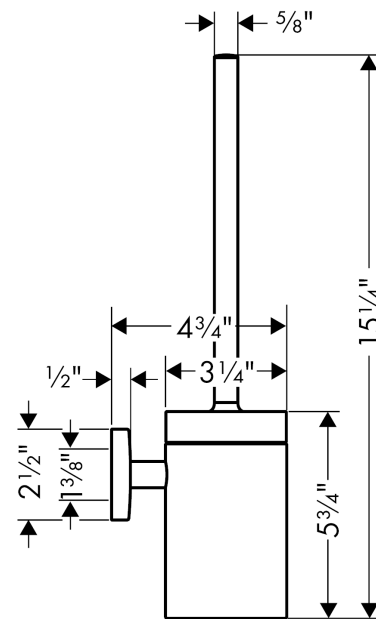

Logis

Toilet Brush with Holder

Finishes : **chrome** Part no. : **40522000**

Description

Features

- Metal holder
- Brass, Crystal glass
- Wall-mounted

Item details

List Price \$ 137.00

Product image

Scale drawing

Logis

Toilet Brush with Holder

Finishes : **chrome** Part no. : **40522000**

Exploded drawing

Year of production: >09/08

Logis

Toilet Brush with Holder

Finishes : **chrome** Part no. : **40522000**

Spare parts list

Year of production: >09/08

Pos.	Description	Part no.	Price	PU
1	escutcheon	98538000	-	1
2	support element	98539000	-	1
3	hollow set screw M4x4	98540000	-	1
4	mounting set	96179000	-	1
5	stick with brush	95577000	-	1
6	WC-brush black	40068000	-	1
7	glass cup on its own	98548000	-	1