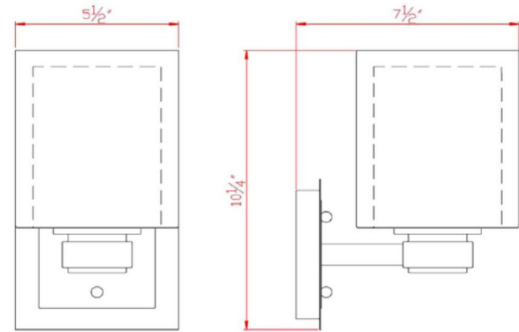

Oslo I-Light Wall Mount
Satin Nickel

SPECIFICATIONS

MOUNTING:	Wall Mount	LED BRIGHTNESS (LUMENS):	N/A
SLOPED CEILING ADAPTABLE:	No	LED COLOR CORRELATED TEMPERATURE (CCT):	N/A
LAMP TYPE 1:	Maximum 60W Medium Base Bulb	LED COLOR RENDERING INDEX (CRI):	N/A
BULB INCLUDED:	No	LED EFFICACY:	N/A
WATTS PER BULB:	60W	LED AVERAGE RATED LIFE:	N/A
TOTAL WATTAGE:	60W	ENERGY EFFICIENT:	No
DIMMABLE:	Yes	LIGHTING AMPS:	N/A
MATERIAL CONSTRUCTION:	Steel	VOLTAGE:	120V
ASSEMBLED DIMENSIONS:	10.25" H x 5.5" L x 7.5" D		
WEIGHT:	3.49 lbs.		
BACKPLATE DIMENSIONS:	5.5" H x 5.5" W		
CANOPY/PLATE DIMENSIONS:	N/A		
GLASS/SHADE DIMENSIONS:	6.5" H x 5.5" L x 5.5" D		
GLASS/SHADE MATERIAL:	Glass		
GLASS/SHADE TYPE:	Clear		
GLASS/SHADE COLOR:	Clear		