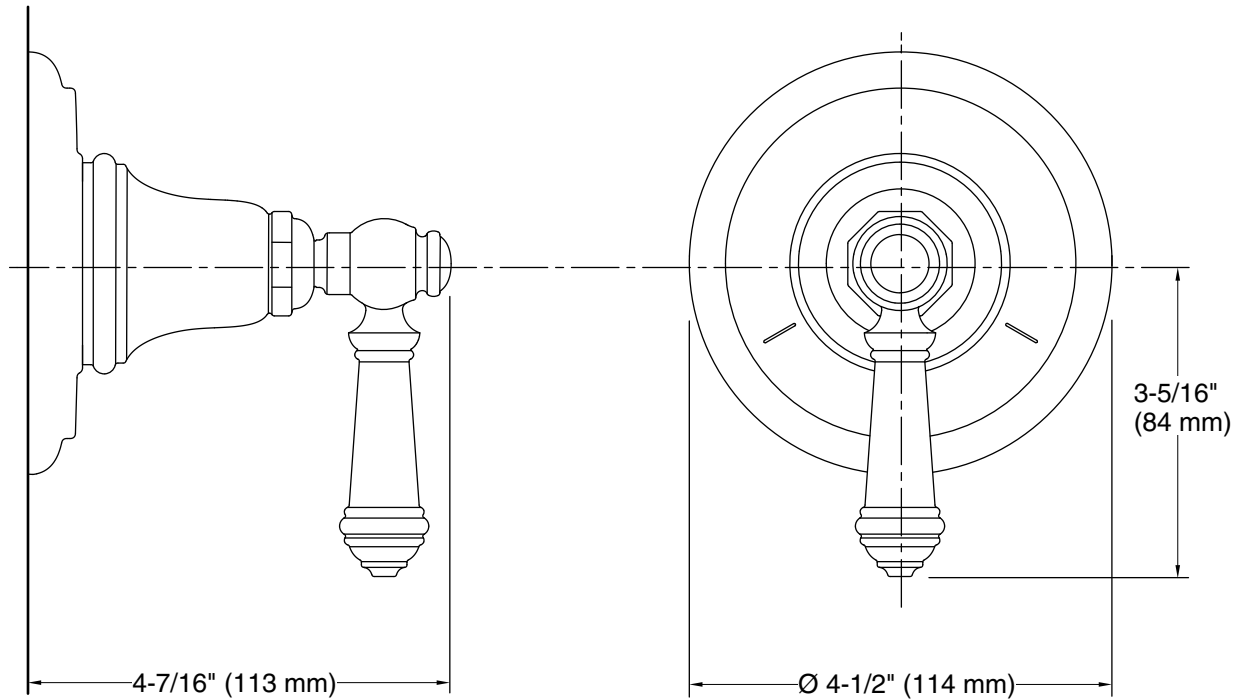

Technical Information

All product dimensions are nominal.

Spout:

Notes

Install this product according to the installation instructions.

ADA, OBC, CSA B651 compliant when installed to the specific requirements of these regulations.