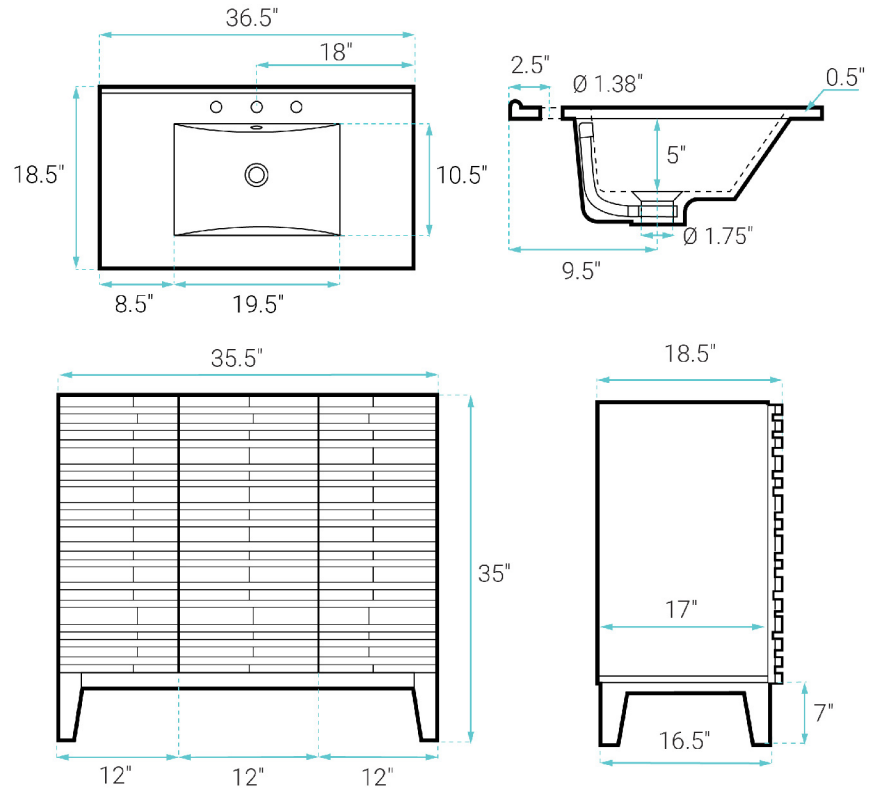

### FEATURES:

- Sleek, freestanding design
- Glazed ceramic, single sink
- Standard 1.75" drain hole
- Standard 1.38" faucet hole
- Chrome-finish overflow
- Wooden legs

### SPECIFICATIONS:

N.W: 91 lb.

W: 36.5" x D: 18.5" x H: 35.5"

Inner Sink: D: 10.5" x W: 19.5" x H: 5"