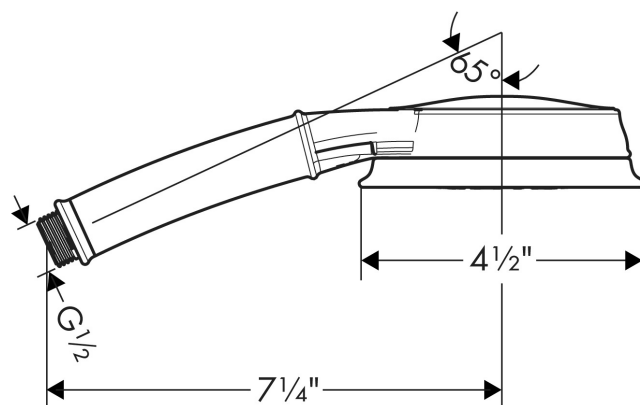

AXOR

hansgrohe

Brand hansgrohe
Art. Name **Croma 100 Classic** Handshower 3-Jet, 1.5 GPM
Art. Nr. 04932830
Surface polished nickel
Pos. 1

Product Picture

Drawing

Technology

Features

- Spray modes: Full, Pulsating Massage, Intense Turbo
- 75 no-clog spray channels
- Flow: 1.5 GPM (5.7 L/Min)