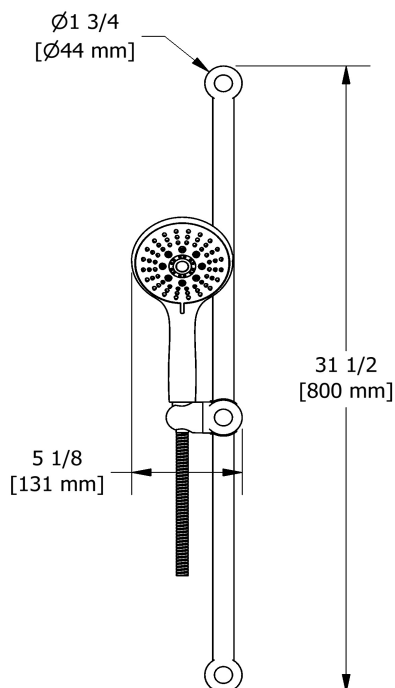

Certifications

- CSA B125.1
- ASME A112.18.1
- CMR248 Approval

Sizes, models and finishes may differ from thoses presented.

Warranty

This **Riobel Inc.** product you have purchased carries a Limited Lifetime Warranty on the chrome, PVD finish, blacks and all working parts and is guaranteed from the initial purchase date against all manufacturing defects. All other finishes, including plastic components, are guaranteed for one year. All electric and/or electronic parts are covered by a 5-year limited warranty.

Customer Service

Ontario, West Canada : 888-287-5354 Quebec, Maritimes, United States : 866-473-8442