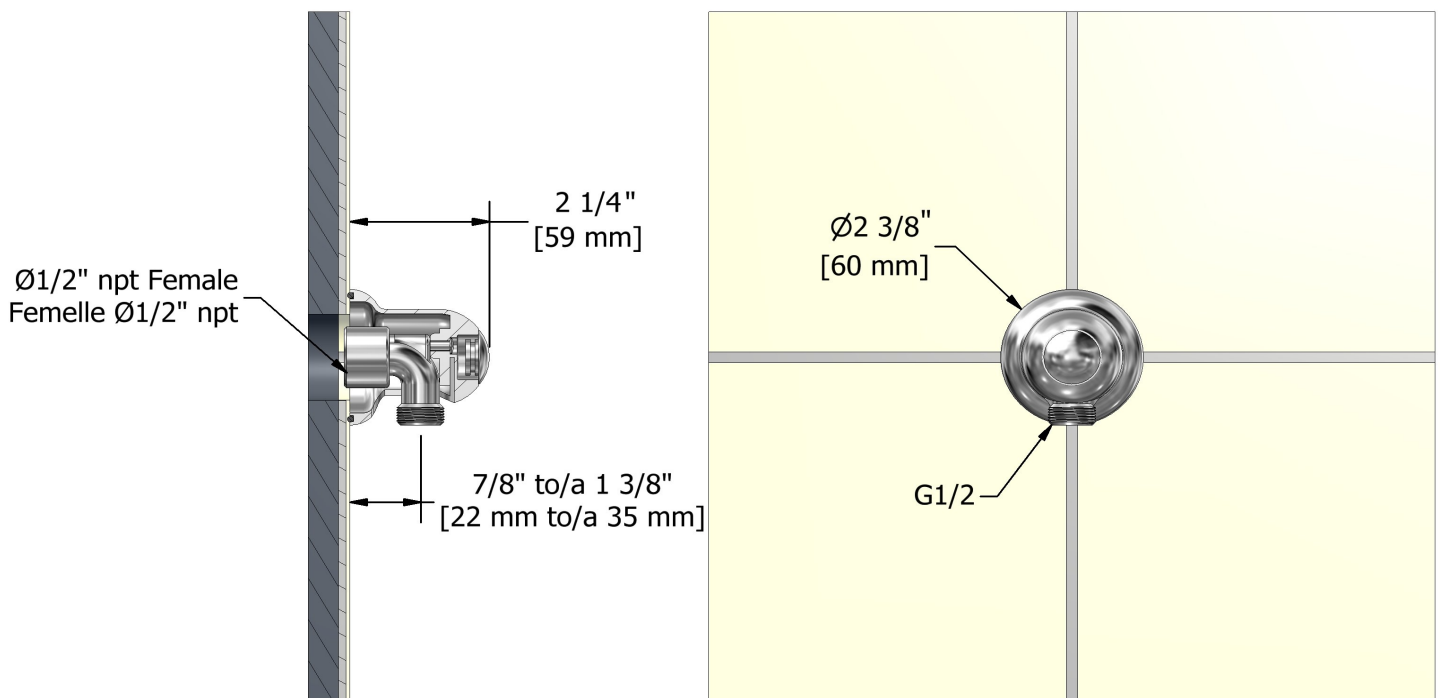

Sizes, models and finishes may differ from thoses presented.

Warranty

This **Riobel Inc.** product you have purchased carries a Limited Lifetime Warranty on the chrome, PVD finish, blacks and all working parts and is guaranteed from the initial purchase date against all manufacturing defects. All other finishes, including plastic components, are guaranteed for one year. All electric and/or electronic parts are covered by a 5-year limited warranty.

Customer Service

Ontario, West Canada : 888-287-5354 Quebec, Maritimes, United States : 866-473-8442