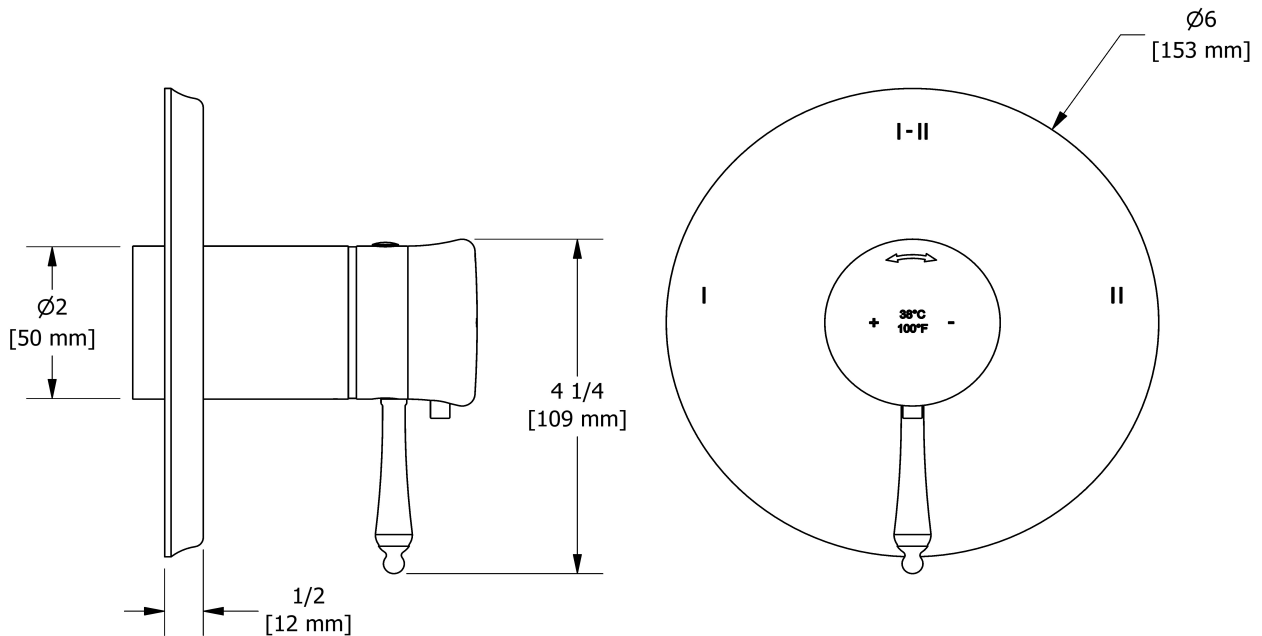

Sizes, models and finishes may differ from those presented.

Warranty

This **Riobel Inc.** product you have purchased carries a Limited Lifetime Warranty on the chrome, PVD finish, blacks and all working parts and is guaranteed from the initial purchase date against all manufacturing defects. All other finishes, including plastic components, are guaranteed for one year. All electric and/or electronic parts are covered by a 5-year limited warranty.

Customer Service

Ontario, West Canada : 888-287-5354 Quebec, Maritimes, United States : 866-473-8442