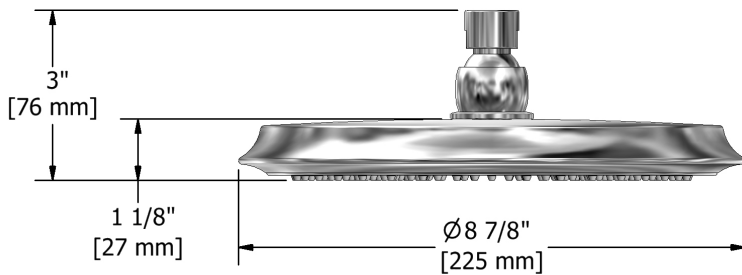

Sizes, models and finishes may differ from those presented.

Warranty

This **Riobel Inc.** product you have purchased carries a Limited Lifetime Warranty on the chrome, PVD finish, blacks and all working parts and is guaranteed from the initial purchase date against all manufacturing defects. All other finishes, including plastic components, are guaranteed for one year. All electric and/or electronic parts are covered by a 5-year limited warranty.

Customer Service

Ontario, West Canada : 888-287-5354 Quebec, Maritimes, United States : 866-473-8442