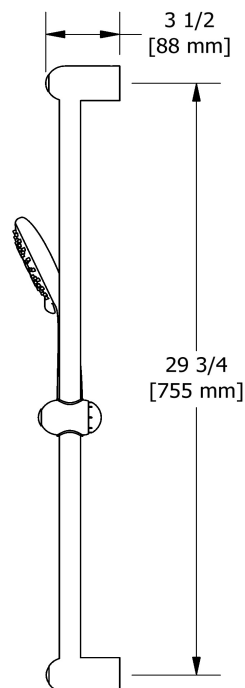

Certifications

- CSA B125.1
- ASME A112.18.1
- CMR248 Approval

Sizes, models and finishes may differ from thoses presented.

Warranty

This **Riobel Inc.** product you have purchased carries a Limited Lifetime Warranty on the chrome, PVD finish, blacks and all working parts and is guaranteed from the initial purchase date against all manufacturing defects. All other finishes, including plastic components, are guaranteed for one year. All electric and/or electronic parts are covered by a 5-year limited warranty.

Customer Service

Ontario, West Canada : 888-287-5354 Quebec, Maritimes, United States : 866-473-8442