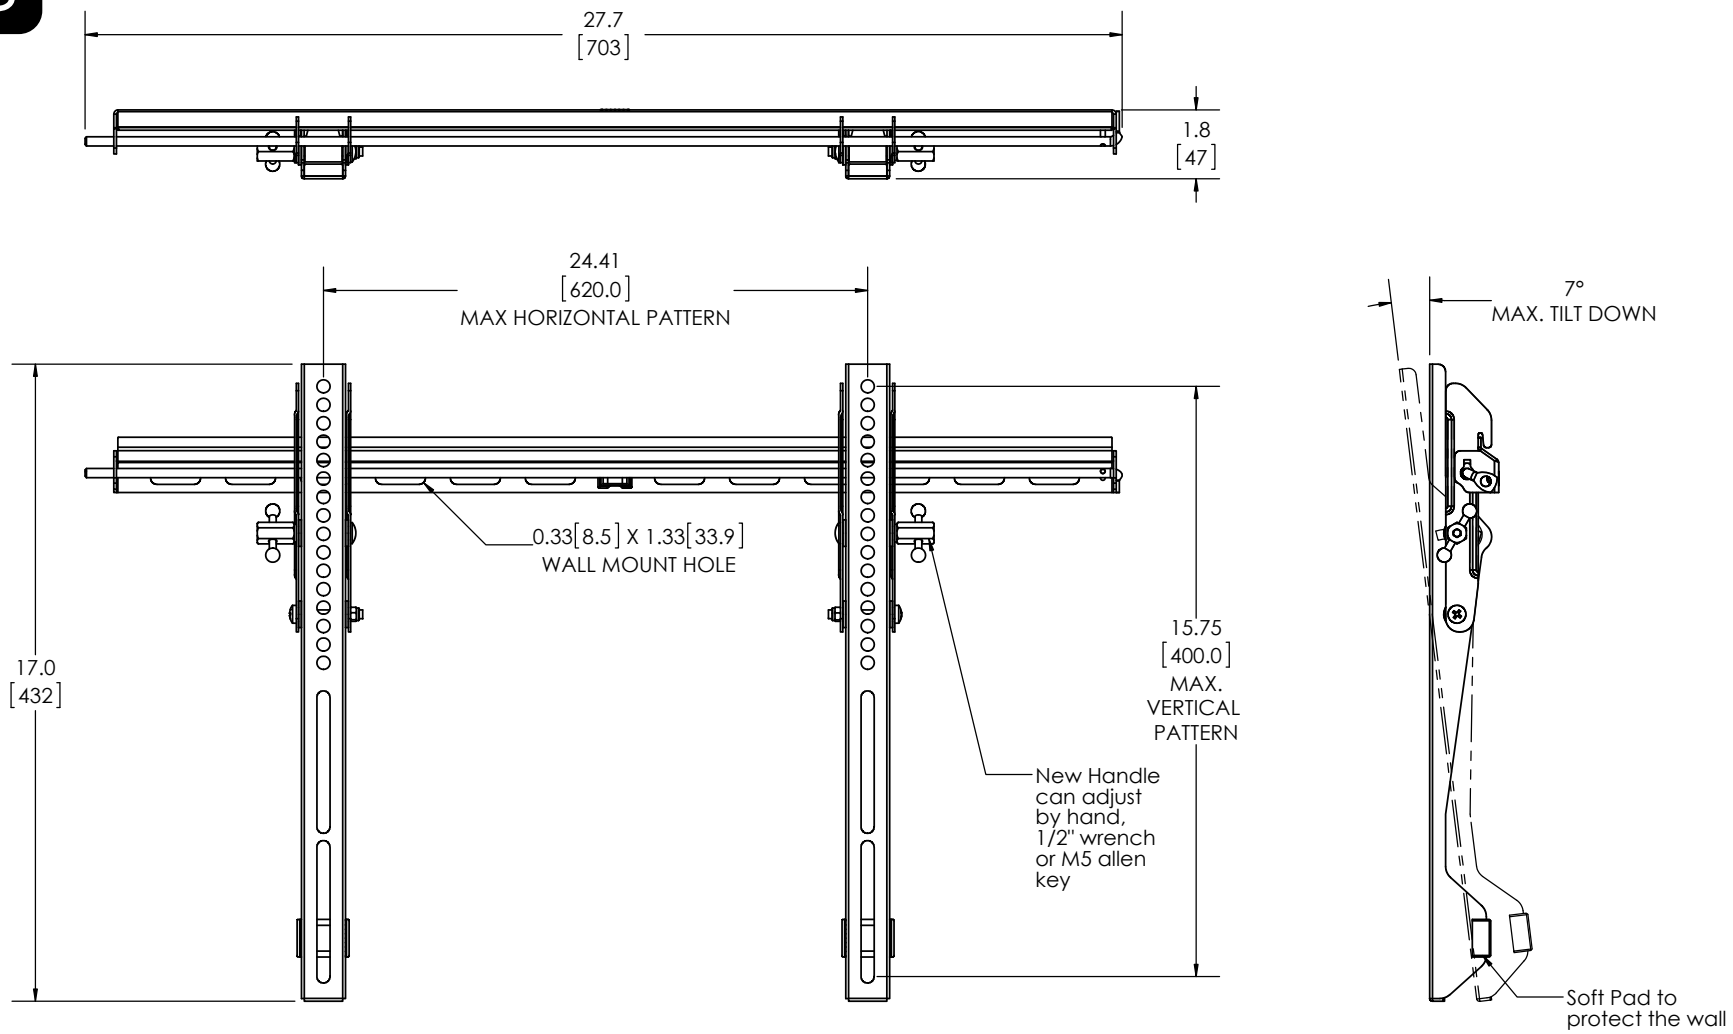

TLT3780S

BRKT
B R A N D

WWW.BRKTBRAND.COM

NOTES: UNLESS OTHERWISE SPECIFIED

1. VESA STANDARD COMPATABILITY (WIDTH X HEIGHT): 75X75 / 100X100 / 100X200 / 200X200 / 300X400/400X400/600X400
2. MAXIMUM VESA MOUNTING CONFIGURATION: 600X400 MM
3. SCREEN SIZE COMPATABILITY: MOST 37"-80" SCREENS
4. MAXIMUM WEIGHT CAPACITY: 150 LBS (67.5 KG)
5. PRODUCT COLOR: BLACK
6. VIEWING ANGLE INCREMENTS: -3° , 0, +7°