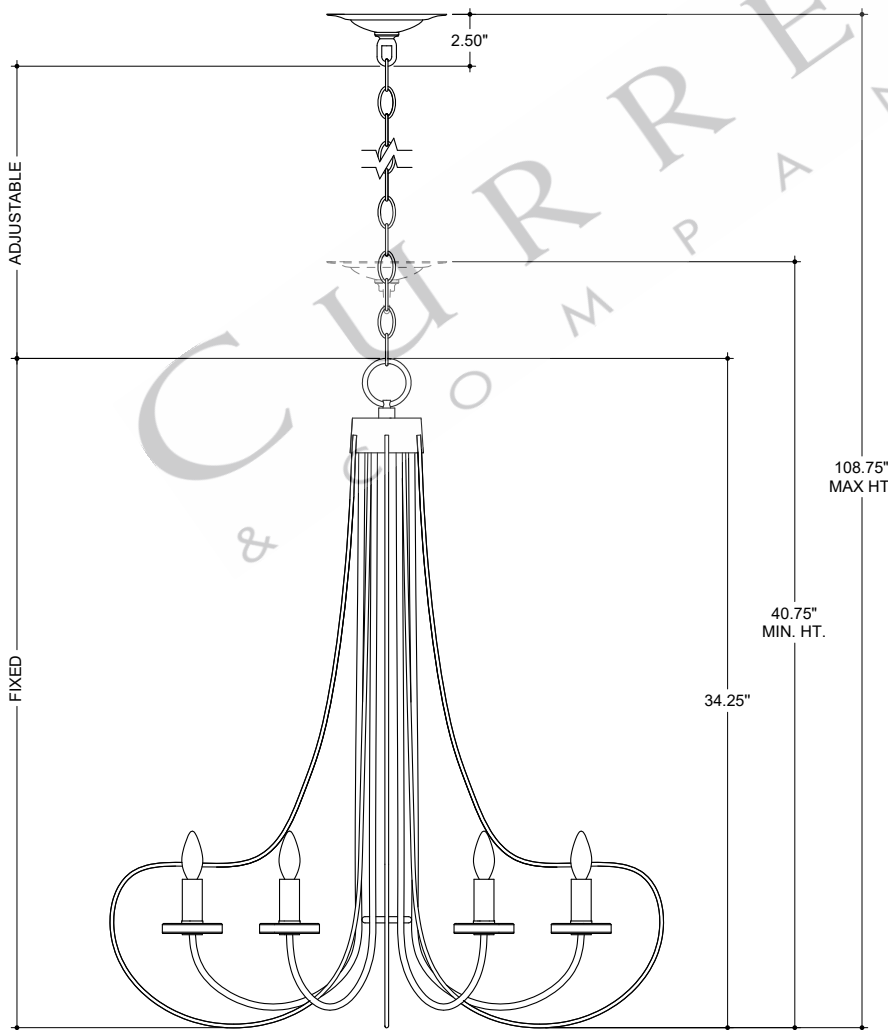

30.75" DIA. FRAME
 6.00" DIA. CANOPY
 1.00" W X 4.25" L
 CROSS BAR

TOP VIEW

CANOPY DETAIL

FRONT VIEW

9000-1137

ALL WORK © 2023 CURREY & COMPANY