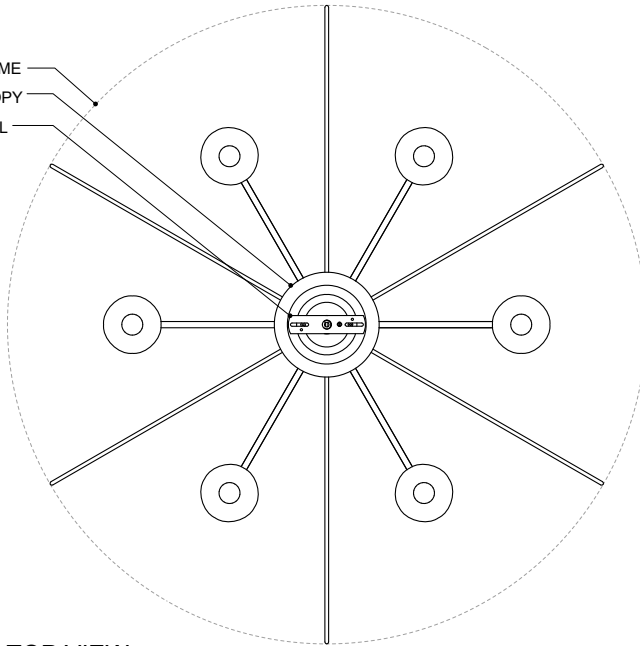

30.75" DIA. FRAME
 6.00" DIA. CANOPY
 1.00" W X 4.25" L
 CROSS BAR

TOP VIEW

CANOPY DETAIL

FRONT VIEW

9000-1137

ALL WORK © 2023 CURREY & COMPANY