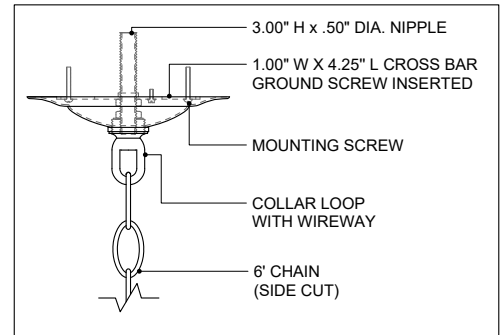

30.75" DIA. FRAME
 6.00" DIA. CANOPY
 1.00" W X 4.25" L
 CROSS BAR

TOP VIEW

CANOPY DETAIL

FRONT VIEW

9000-1137

ALL WORK © 2023 CURREY & COMPANY