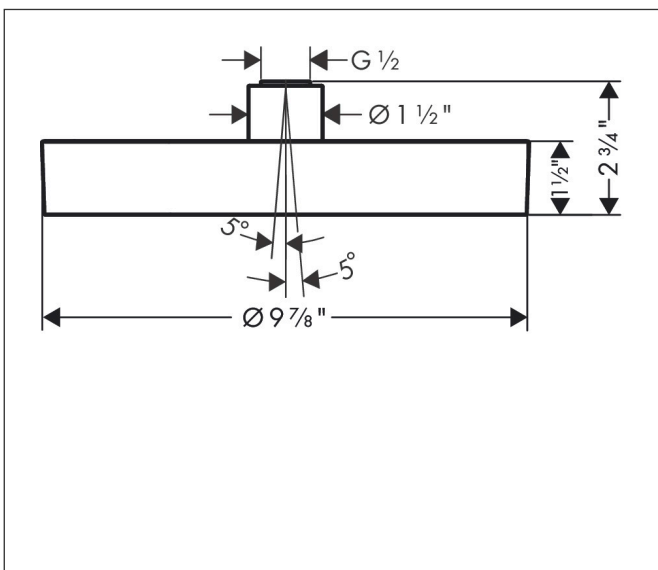

Drawing

Technology

Spray Types