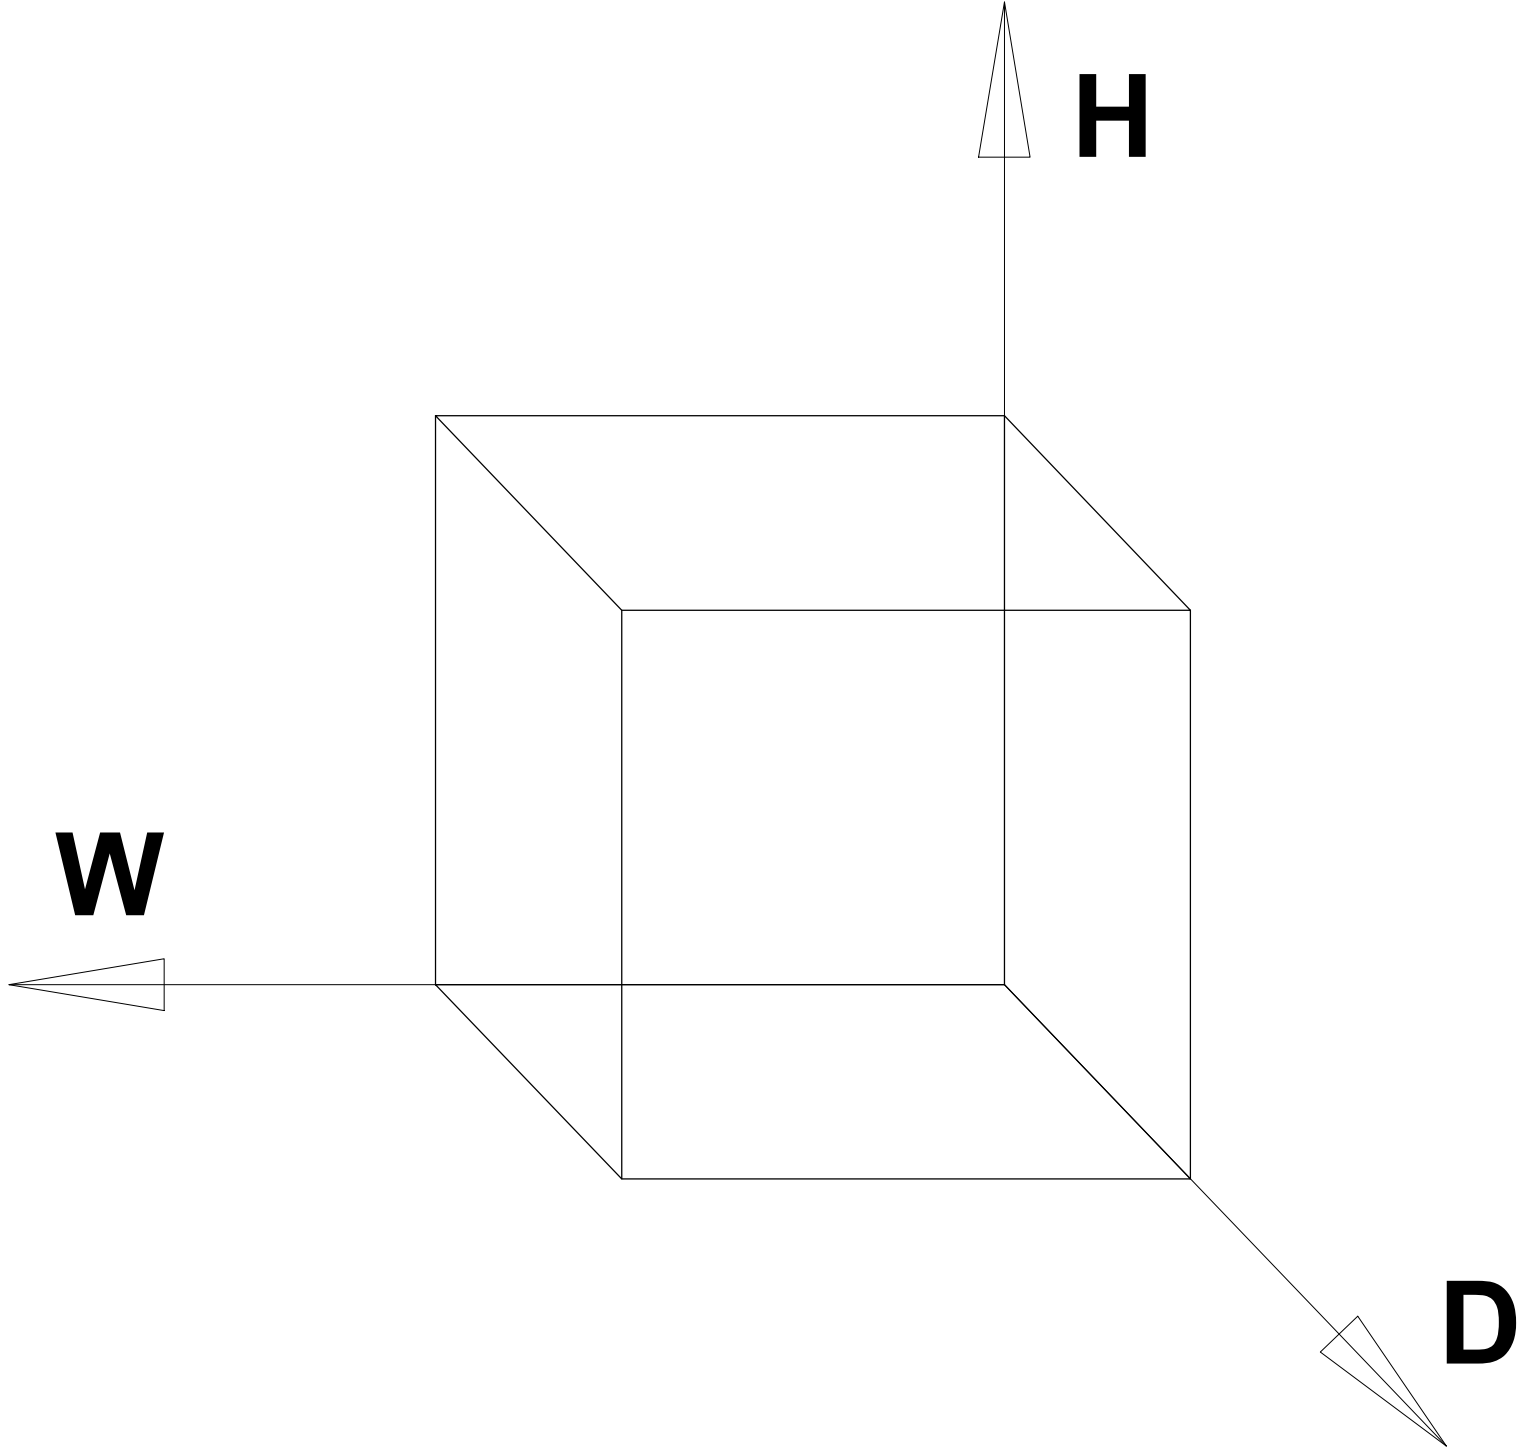

Rolf Side Table

Net Weight: 23.01 lbs / 10.44 Kgs