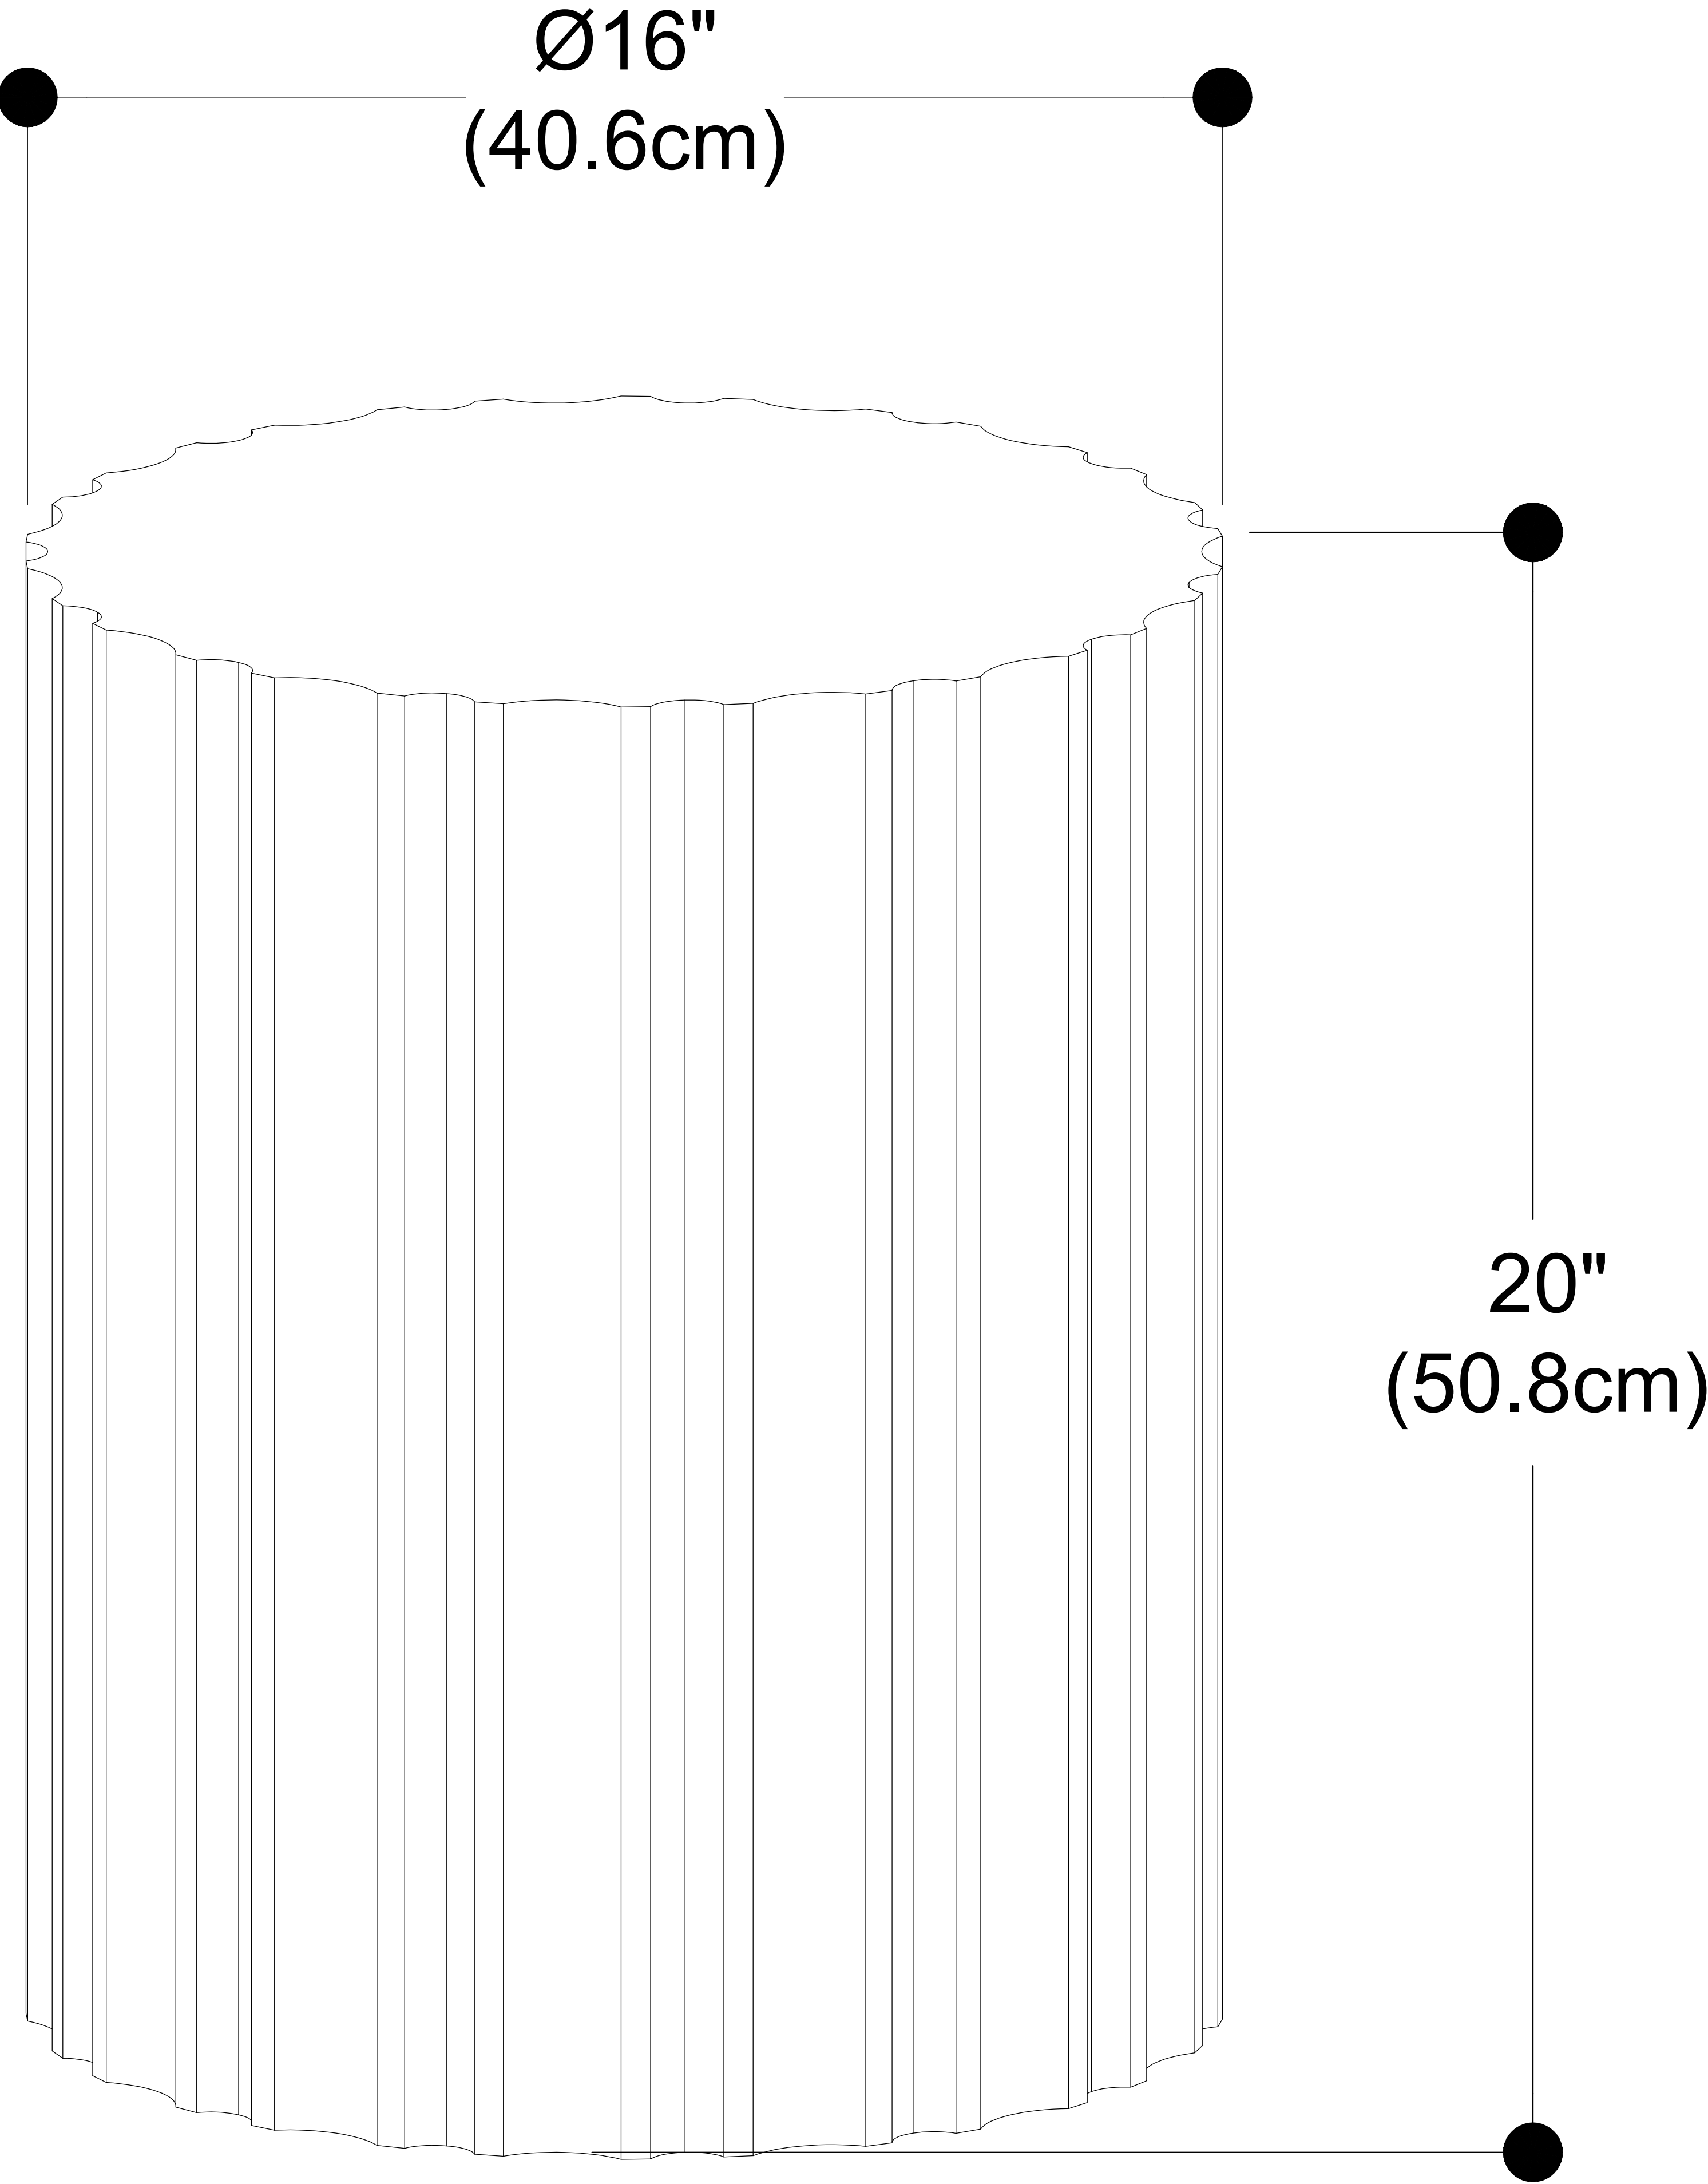

Rolf Side Table

Net Weight: 23.01 lbs / 10.44 Kgs