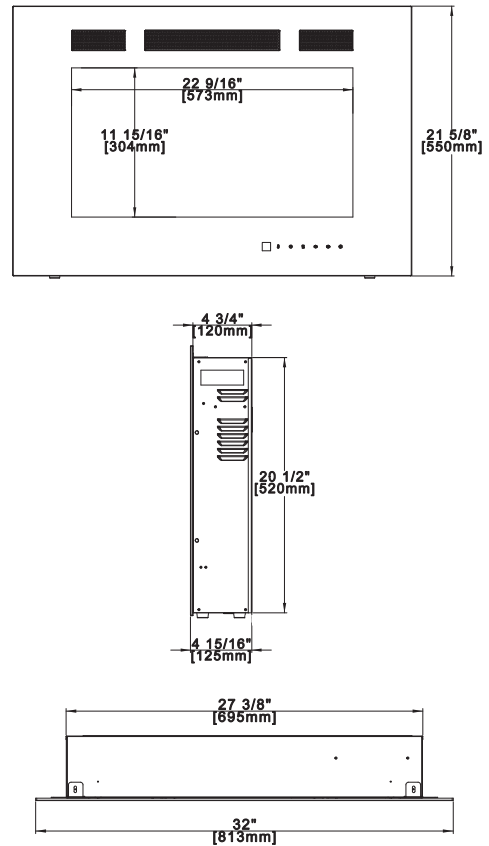

Continental CEFL32FH-1 Linear Electric Fireplace

Effortlessly heat large spaces with the CEFL32FH-1 Continental Wall Hanging Electric Fireplace. Simply hang this fireplace like a piece of art using the integrated bracket, plug it in, and you are ready to use it. You can adjust the flame intensity, flame color, blower, heat output, and set the timer. The slim depth, glass ember bed and beautiful flames of this electric fireplace will add a stylish ambiance to any home or office without intruding into the space.

Competitive Advantages

- High Power LED lights are low maintenance and provide day or night intensity
- Ultra slim design
- Can be fully recessed into the wall for a flush appearance or easily hung on the wall with the mounting bracket

Features and Benefits

- Simply plugs into a 120V wall outlet
- Suitable for any room including bedrooms, sitting rooms and mobile homes
- Paintable cord cover included (covers cord and can be painted to blend in with existing décor)
- Glass ember bed accents the flame
- Flame choice of blue or orange and a mixture in-between
- Convenient remote control (controls flame intensity, flame color option, blower, heat output and timer)
- Up to 5,000 BTU's
- Viewing area: 22 9/16"W x 12"H
- 1,500 Watts

Parts and Accessories

LOW ENERGY
LED
HIGH INTENSITY

103 Miller Drive, Crittenden, Kentucky, USA 41030
24 Napoleon Road, Barrie, Ontario, Canada L4M 0G8
7200 Trans Canada Highway, Montreal, Quebec, Canada H4T 1A3

Tel: 1-866-820-8686
continentalfireplaces.com

ADBRC1-CEFL32