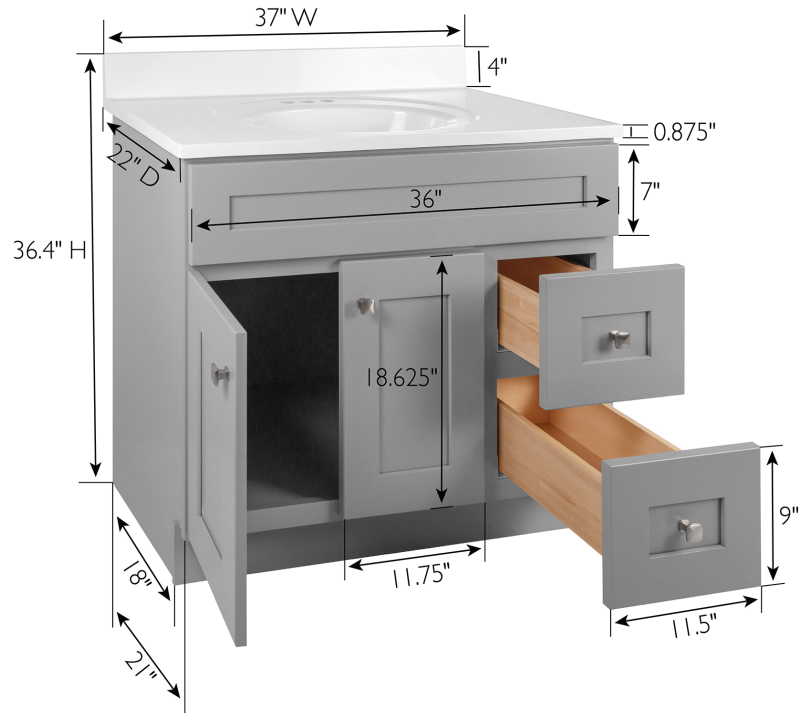

Gray

Brookings 2-Door 2-Drawer Vanity with Cultured Marble Centerset Solid White Top, Unassembled, 37x22

## SPECIFICATIONS

<b>MATERIAL CONSTRUCTION:</b>	Wood/Cultured Marble	<b>TOE KICK INSET WIDTH:</b>	3"
<b>ASSEMBLY REQUIRED:</b>	Yes	<b>BACK PANEL MATERIAL:</b>	Plywood
<b>ASSEMBLED DIMENSIONS:</b>	36.4" H x 37" L x 22" D	<b>BACK BRACE MATERIAL:</b>	Solid Wood
<b>ASSEMBLED WEIGHT:</b>	147.78 lbs.	<b>FAUCET TYPE:</b>	Lav Centerset
<b>TOOLS NEEDED FOR INSTALLATION:</b>	100% Silicone, Phillips Screwdriver, Rubber Mallet, Wood Glue	<b>NUMBER OF MOUNTING HOLES:</b>	1
<b>CONSTRUCTION TYPE:</b>	Face Frame	<b>BOWL MATERIAL:</b>	Cultured Marble
<b>HINGE STYLE:</b>	Soft Close	<b>BACK SPLASH INCLUDED:</b>	Yes
<b>DOOR STYLE:</b>	2 MDF Shaker Doors	<b>COLOR:</b>	Solid White
<b>DRAWER STYLE:</b>	2 Solid Wood Drawers	<b>NUMBER OF BOWLS:</b>	1
<b>GLIDE STYLE:</b>	STD Easy Glide	<b>BOWL DIMENSIONS:</b>	11.63" W x 16.85" D
<b>FAKE DWR STYLE:</b>	N/A	<b>BOWL SHAPE:</b>	Oval
<b>DWR DIMENSIONS:</b>	5.12" H x 8.31" L x 17.99" D	<b>SINK THICKNESS:</b>	0.98"
<b>DWR CONSTRUCTION:</b>	Dove Tail	<b>MOUNTING TYPE:</b>	Integrated
<b>SHELF STYLE:</b>	N/A	<b>OVERFLOW HOLE:</b>	Yes
<b>SHELF ADJUSTABILITY INCREMENTS:</b>	N/A	<b>WARRANTY:</b>	1-Year limited warranty
<b>SHELF MAX WEIGHT CAPACITY:</b>	N/A	<b>TSCA TITLE IV COMPLIANT:</b>	Yes
<b>SHELF DIMENSIONS:</b>	N/A	<b>LEGAL FOR SALE IN CALIFORNIA:</b>	Yes
<b>SHELF THICKNESS:</b>	N/A	<b>PROP 65 HARMFUL MATERIAL:</b>	Formaldehyde
<b>SHELF MATERIAL:</b>	N/A		
<b>FRAME STYLE:</b>	N/A		
<b>FACE FRAME MATERIAL:</b>	Solid Wood		
<b>SIDES MATERIAL:</b>	Plywood		
<b>BOTTOM MATERIAL:</b>	Plywood		