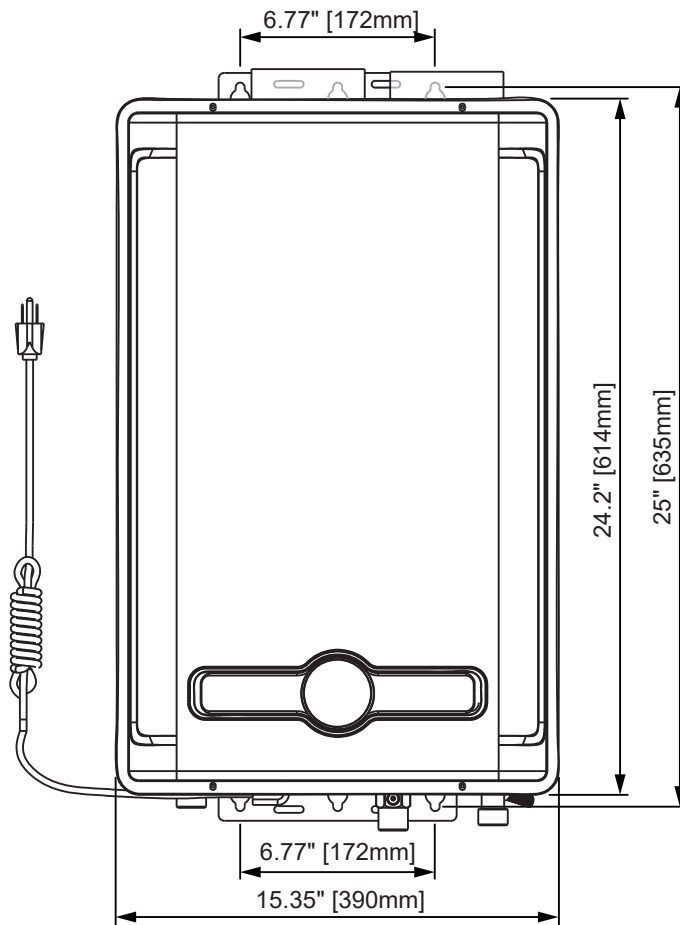

# PRODUCT SIZE CHART

WH-AZ02-199-NGI

WH-AZ04-199-LPI

	Description	Diameter
A	Exhaust Outlet Pipe	4" [100mm]
B	Air Intake	4" [100mm]
C	Outlet	3/4"
D	Gas Inlet	3/4"
E	Inlet	3/4"