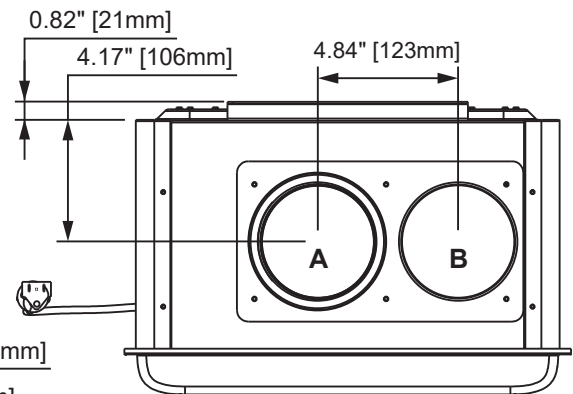

# PRODUCT SIZE CHART

WH-AZ02-199-NGI

WH-AZ04-199-LPI

	Description	Diameter
A	Exhaust Outlet Pipe	4" [100mm]
B	Air Intake	4" [100mm]
C	Outlet	3/4"
D	Gas Inlet	3/4"
E	Inlet	3/4"