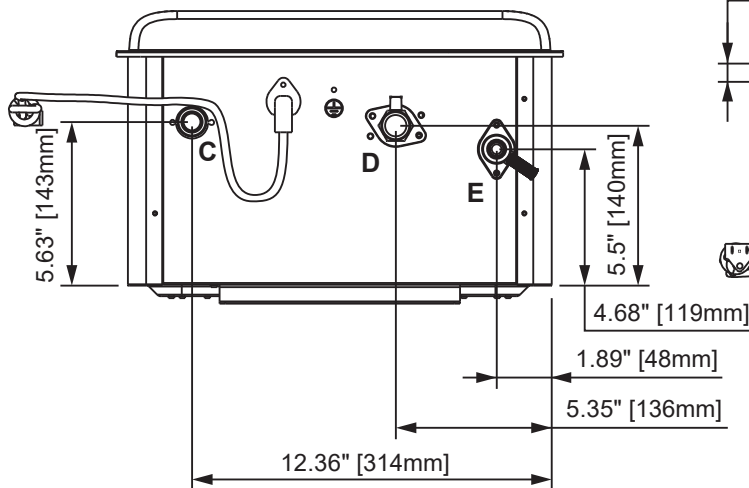

# PRODUCT SIZE CHART

WH-AZ02-199-NGI

WH-AZ04-199-LPI

	Description	Diameter
A	Exhaust Outlet Pipe	4" [100mm]
B	Air Intake	4" [100mm]
C	Outlet	3/4"
D	Gas Inlet	3/4"
E	Inlet	3/4"