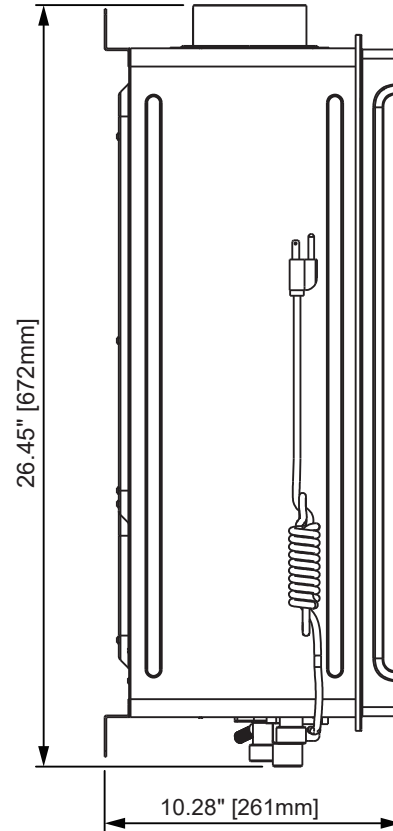

# PRODUCT SIZE CHART

WH-AZ02-199-NGI

WH-AZ04-199-LPI

	Description	Diameter
A	Exhaust Outlet Pipe	4" [100mm]
B	Air Intake	4" [100mm]
C	Outlet	3/4"
D	Gas Inlet	3/4"
E	Inlet	3/4"