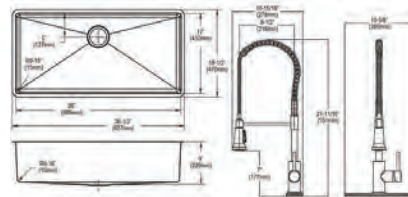

ECTRU35179TFCBC

Elkay Crosstown 18 Gauge Stainless Steel 36-1/2" x 18-1/2" x 9" Single Bowl Undermount Sink & Faucet Kit with Bottom Grid & Drain

Includes: Custom fit bottom grid CTXBG3416, deep strainer drain LKDD and faucet LKAV2061CR

Optional Accessories

Bottom grid

CTXBG3416

Drain

LKDD

Ship dims: 44-5/8" x 26-1/16" x 10-1/16"

Approx. ship weight: 49 lbs.

- Dimensions: 36-1/2" x 18-1/2" x 9"
- 18 gauge
- Polished Satin finish
- 3-1/2" (89mm) drain opening
- Sound deadening: Full spray sides and bottom with Sides and Bottom pads
- 39" minimum cabinet size

ECTRU35179TFCC

Elkay Crosstown 18 Gauge Stainless Steel 36-1/2" x 18-1/2" x 9" Single Bowl Undermount Sink & Faucet Kit with Drain

Includes: Deep strainer drain LKDD and faucet LKAV2061CR

Optional Accessories

Drain

LKDD

Ship dims: 44" x 25-9/16" x 10-13/16"

Approx. ship weight: 45 lbs.

- Dimensions: 36-1/2" x 18-1/2" x 9"
- 18 gauge
- Polished Satin finish
- 3-1/2" (89mm) drain opening
- Sound deadening: Full spray sides and bottom with Sides and Bottom pads
- 39" minimum cabinet size