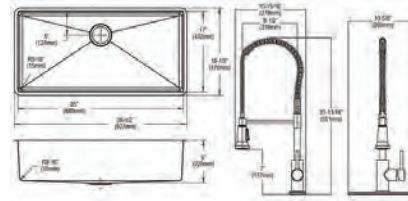

ECTRU35179TC

Elkay Crosstown 18 Gauge Stainless Steel 36-1/2" x 18-1/2" x 9" Single Bowl Undermount Sink Kit

Includes: Custom fit bottom grid, deep strainer drain.

Optional Accessories

Cutting board

LKCBF17HW

Ship dims: 44-5/8" x 26-1/16" x 10-1/16"

Approx. ship weight: 42 lbs.

- Dimensions: 36-1/2" x 18-1/2" x 9"
- 18 gauge
- Polished Satin finish
- 3-1/2" (89mm) drain opening
- Sound deadening: Full spray sides and bottom with Sides and Bottom pads
- 39" minimum cabinet size

ECTRU35179TFCBC

Elkay Crosstown 18 Gauge Stainless Steel 36-1/2" x 18-1/2" x 9" Single Bowl Undermount Sink & Faucet Kit with Bottom Grid & Drain

Includes: Custom fit bottom grid CTXBG3416, deep strainer drain LKDD and faucet LKAV2061CR

Optional Accessories

Bottom grid

CTXBG3416

Drain

LKDD

Ship dims: 44-5/8" x 26-1/16" x 10-1/16"

Approx. ship weight: 49 lbs.

- Dimensions: 36-1/2" x 18-1/2" x 9"
- 18 gauge
- Polished Satin finish
- 3-1/2" (89mm) drain opening
- Sound deadening: Full spray sides and bottom with Sides and Bottom pads
- 39" minimum cabinet size