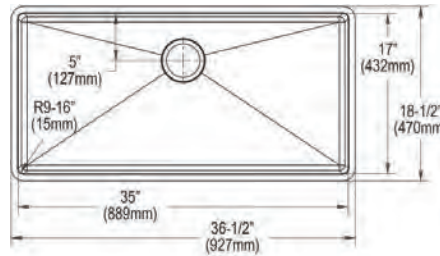

ECTRU35179TC

Elkay Crosstown 18 Gauge Stainless Steel 36-1/2" x 18-1/2" x 9" Single Bowl Undermount Sink Kit

Includes: Custom fit bottom grid, deep strainer drain.

Optional Accessories

Cutting board

LKCBF17HW

Ship dims: 44-5/8" x 26-1/16" x 10-1/16"

Approx. ship weight: 42 lbs.

- Dimensions: 36-1/2" x 18-1/2" x 9"
- 18 gauge
- Polished Satin finish
- 3-1/2" (89mm) drain opening
- Sound deadening: Full spray sides and bottom with Sides and Bottom pads
- 39" minimum cabinet size

Optional Accessories

Bottom grid

CTXBG3416

Drain

LKDD

Ship dims: 44-5/8" x 26-1/16" x 10-1/16"

Approx. ship weight: 49 lbs.

- Dimensions: 36-1/2" x 18-1/2" x 9"
- 18 gauge
- Polished Satin finish
- 3-1/2" (89mm) drain opening
- Sound deadening: Full spray sides and bottom with Sides and Bottom pads
- 39" minimum cabinet size

Drain

LKDD

Ship dims: 44" x 25-9/16" x 10-13/16"

Approx. ship weight: 45 lbs.

- Dimensions: 36-1/2" x 18-1/2" x 9"
- 18 gauge
- Polished Satin finish
- 3-1/2" (89mm) drain opening
- Sound deadening: Full spray sides and bottom with Sides and Bottom pads
- 39" minimum cabinet size