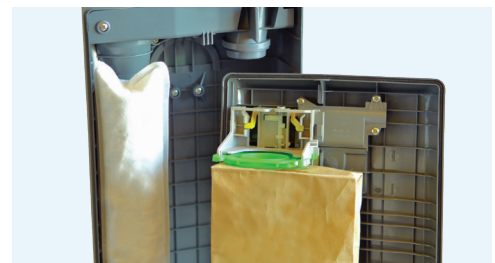

V12/155

SINGLE MOTOR VACUUM

HILLYARD

The Cleaning Resource®

 **TRIDENT®**

Better Built. Better Equipment.

Better Built. Better Equipment.

The Trident V12/155 single motor vacuum combines intelligent design, exceptional engineering, and innovative technology to deliver unmatched reliability, performance, and ease of maintenance. Its lightweight handle ensures comfortable operation, even during extended use. Powered by a robust 1,200-watt motor, it effortlessly removes dirt from carpets. Built for durability and efficiency, it's the ideal solution for professional cleaners.

Innovative Technology

- Indicator lights provide alerts for a full vacuum bag, necessary brush height adjustments, or a brush jam. If these warnings are ignored, the machine will automatically shut down to protect both the operator and the equipment from potential damage.

Flat-to-Floor for Easy Cleaning

Easy Brush Removal - No Tools

Indicator Lights

High-Efficiency Filters

		V12S	V15S
Hillyard Item Number		HIL56080	HIL56091
Working Width	in	12	15
Productivity (practical)	sq. ft./hr	2,510	2,510
Dust Bag (triple layer)	sq. in.	323	323
Motors		1	1
Motor Power	w	1,200	1,200
Air Flow	cfm	105	105
Power Cord	ft	40	40
Acoustic Level	dBA	69	69
Weight	lbs	18	18
Height	in	46	46
CRI Approval		Yes	Yes
Filter Bag - 10/pk		HIL71018	HIL71018
Micro Hygiene Filter (Replace every 20 filter bags)		HIL71022	HIL71022