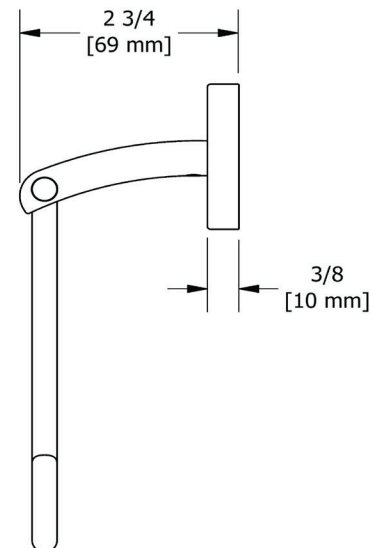

Salomé™
Toilet Paper Holder

MODEL: SA3

For warranty or additional information, contact:

U.S.A.
houseofrohl.com/support
1-800-777-9762

QUEBEC / MARITIMES / WESTERN CANADA
QUÉBEC / MARITIMES / OUEST CANADIEN
QUEBEC / MARITIMOS / CANADA OCCIDENTAL
houseofrohl.ca/support
1-866-473-8442