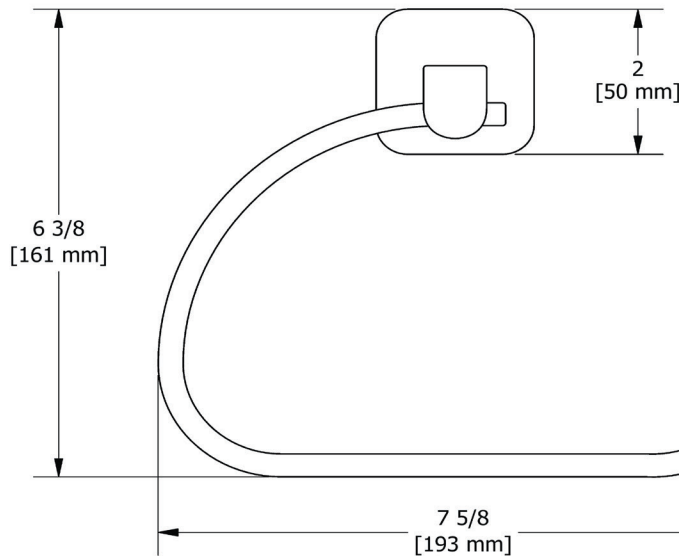

Salomé™
Toilet Paper Holder

MODEL: SA3

For warranty or additional information, contact:

U.S.A.
houseofrohl.com/support
1-800-777-9762

QUEBEC / MARITIMES / WESTERN CANADA
QUÉBEC / MARITIMES / OUEST CANADIEN
QUEBEC / MARITIMOS / CANADA OCCIDENTAL
houseofrohl.ca/support
1-866-473-8442