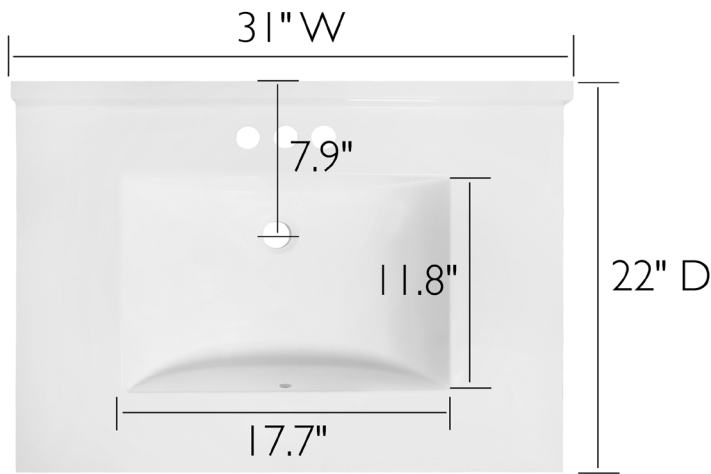

31" Camilla II Cultured Marble Vanity Top
Solid White

SPECIFICATIONS

MATERIAL:	Cultured Marble
ASSEMBLED DIMENSIONS:	8.6" H x 31" L x 22" D
ASSEMBLED WEIGHT:	44 lbs.
FAUCET TYPE:	Lav Centerset
NUMBER OF MOUNTING HOLES:	3
BOWL MATERIAL:	Cultured Marble
BACK SPLASH INCLUDED:	Yes
COLOR:	Solid White
NUMBER OF BOWLS:	1
BOWL DIMENSIONS:	5.4" H x 17.7" L x 11.8" D
BOWL SHAPE:	Rectangle
SINK THICKNESS:	1.3"
MOUNTING TYPE:	Surface
OVERFLOW HOLE:	Yes
TOOLS NEEDED FOR INSTALLATION:	100% Silicone