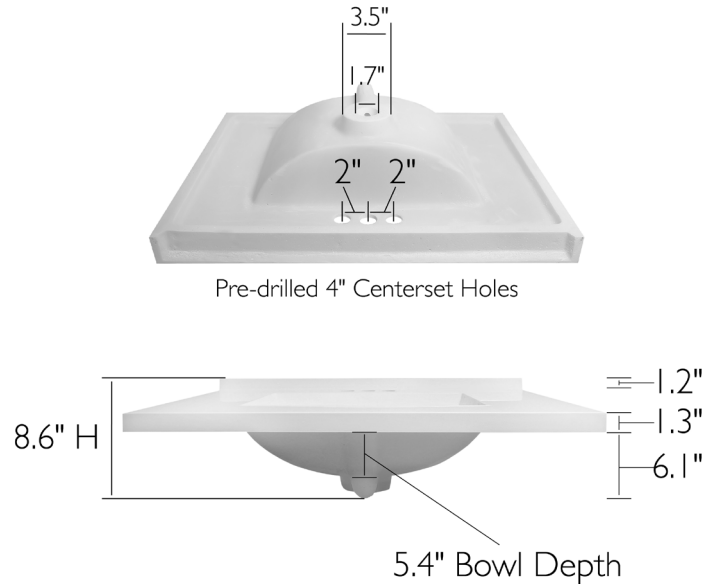

31" Camilla II Cultured Marble Vanity Top
Solid White

SPECIFICATIONS

MATERIAL:	Cultured Marble
ASSEMBLED DIMENSIONS:	8.6" H x 31" L x 22" D
ASSEMBLED WEIGHT:	44 lbs.
FAUCET TYPE:	Lav Centerset
NUMBER OF MOUNTING HOLES:	3
BOWL MATERIAL:	Cultured Marble
BACK SPLASH INCLUDED:	Yes
COLOR:	Solid White
NUMBER OF BOWLS:	1
BOWL DIMENSIONS:	5.4" H x 17.7" L x 11.8" D
BOWL SHAPE:	Rectangle
SINK THICKNESS:	1.3"
MOUNTING TYPE:	Surface
OVERFLOW HOLE:	Yes
TOOLS NEEDED FOR INSTALLATION:	100% Silicone