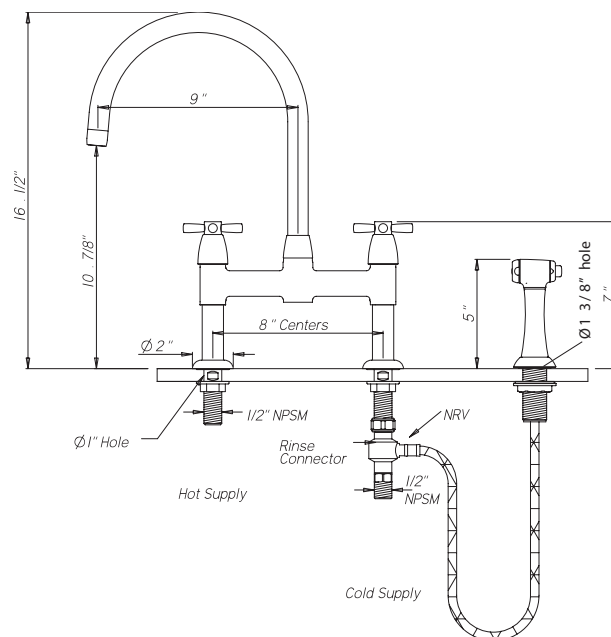

SPECIFICATIONS

DESCRIPTION

- Single-spray functionality

FLOW

- 1.8 GPM/6.7 LPM at 60 PSI (CEC compliant)

STANDARDS

- ASME A112.18.1/CSA B125.1
- NSF 61/9 & 372 Q ≤ 1
- CEC

WARRANTY

Holborn™

Bridge Kitchen Faucet With C-Spout and Side Spray

MODEL: U.4272

UPC®

For warranty or additional information, contact:

U.S.A.
houseofrohl.com/support
1-800-777-9762

QUEBEC / MARITIMES / WESTERN CANADA
QUÉBEC / MARITIMES / OUEST CANADIEN
QUEBEC / MARITIMOS / CANADA OCCIDENTAL
houseofrohl.ca/support
1-866-473-8442