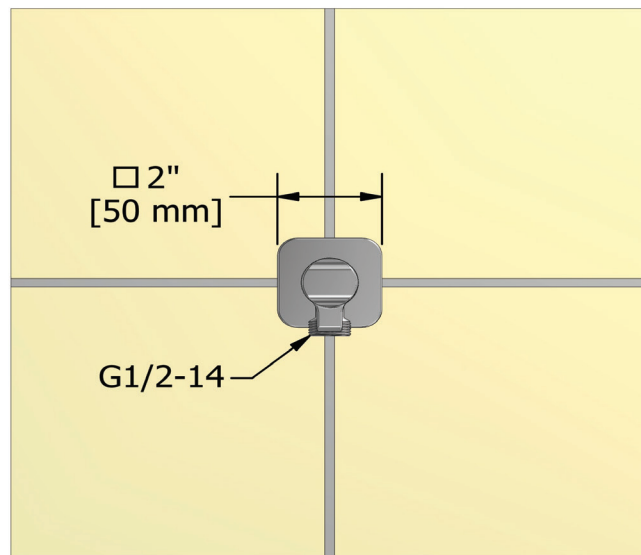

For warranty or additional information, contact:

U.S.A.
houseofrohl.com/support
1-800-777-9762

QUEBEC / MARITIMES / WESTERN CANADA
QUÉBEC / MARITIMES / OUEST CANADIEN
QUEBEC / MARITIMOS / CANADA OCCIDENTAL
houseofrohl.ca/support
1-866-473-8442

ONTARIO
houseofrohl.ca/support
1-800-287-5354