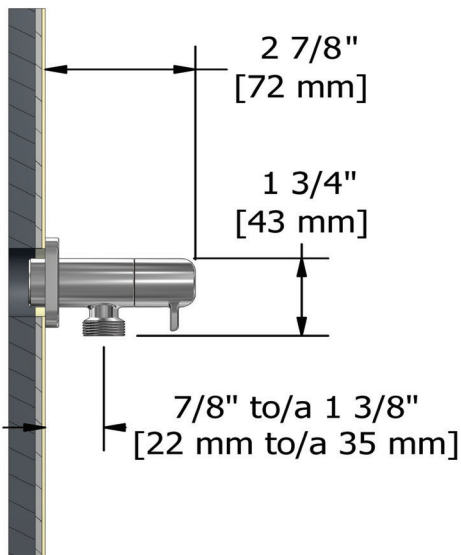

For warranty or additional information, contact:

U.S.A.
houseofrohl.com/support
1-800-777-9762

QUEBEC / MARITIMES / WESTERN CANADA
QUÉBEC / MARITIMES / OUEST CANADIEN
QUEBEC / MARITIMOS / CANADA OCCIDENTAL
houseofrohl.ca/support
1-866-473-8442

ONTARIO
houseofrohl.ca/support
1-800-287-5354