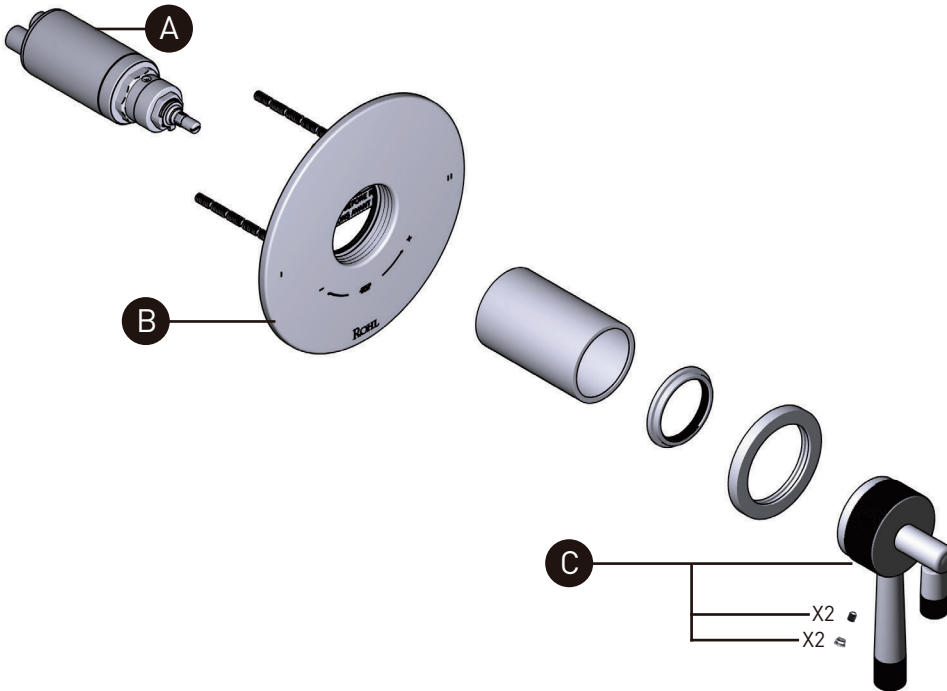

## ILLUSTRATED PARTS

ORDER BY PART NUMBER

### TAM45W1

Amahle™ 1/2" Therm & Pressure Balance Trim with 5 Functions (Shared)

ID	Kit Number	Finish
A	S0-924	N/A
B	S5-948	N/A
*C	S213647	See below

<b>*Finish Determined by Suffix</b>	
<u>Finish</u>	<u>Description</u>
APC	Polished Chrome
STN	Satin Nickel
PN	Polished Nickel
MB	Matte Black
AG	Antique Gold
ULB	Unlacquered Brass