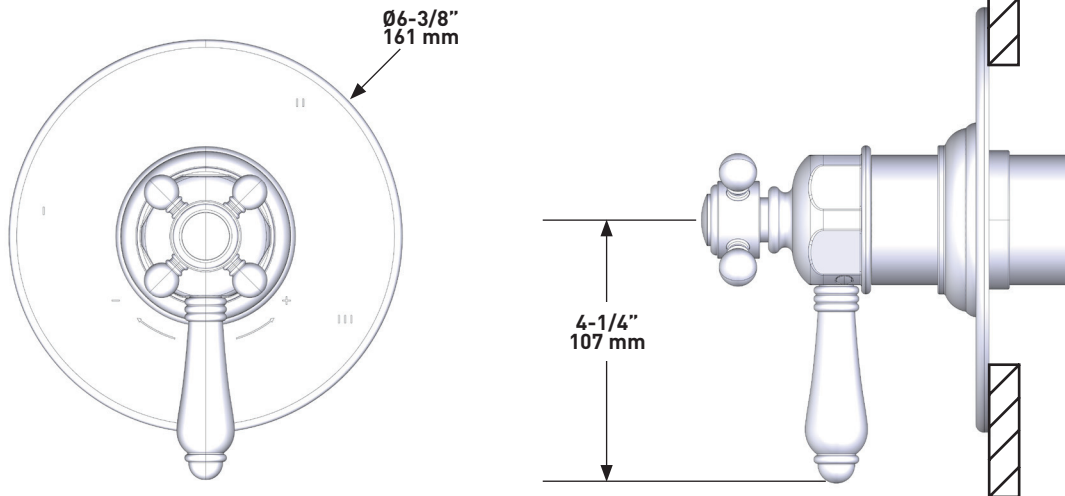

For warranty or additional information, contact:

U.S.A.
houseofrohl.com/support
1-800-777-9762

QUEBEC / MARITIMES / WESTERN CANADA
houseofrohl.ca/support
1-866-473-8442

ONTARIO
houseofrohl.ca/support
1-800-287-5354

Riobel

PERRIN & ROWE
LONDON

victoria ⊕ albert®

ROHL