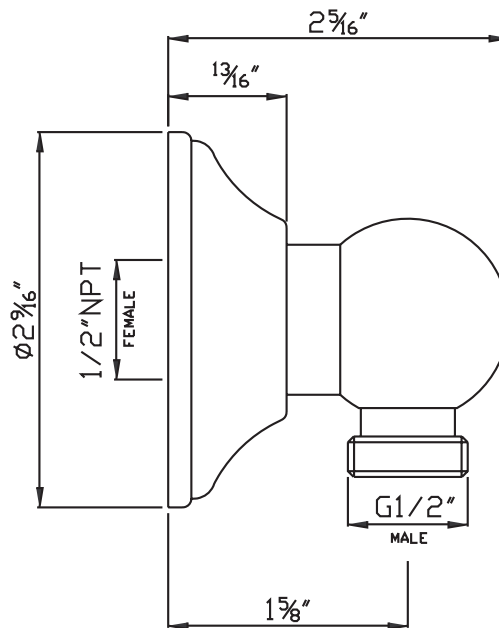

For warranty or additional information, contact:

U.S.A.
houseofrohl.com/support
1-800-777-9762

QUEBEC / MARITIMES / WESTERN CANADA
houseofrohl.ca/support
1-866-473-8442

ONTARIO
houseofrohl.ca/support
1-800-287-5354