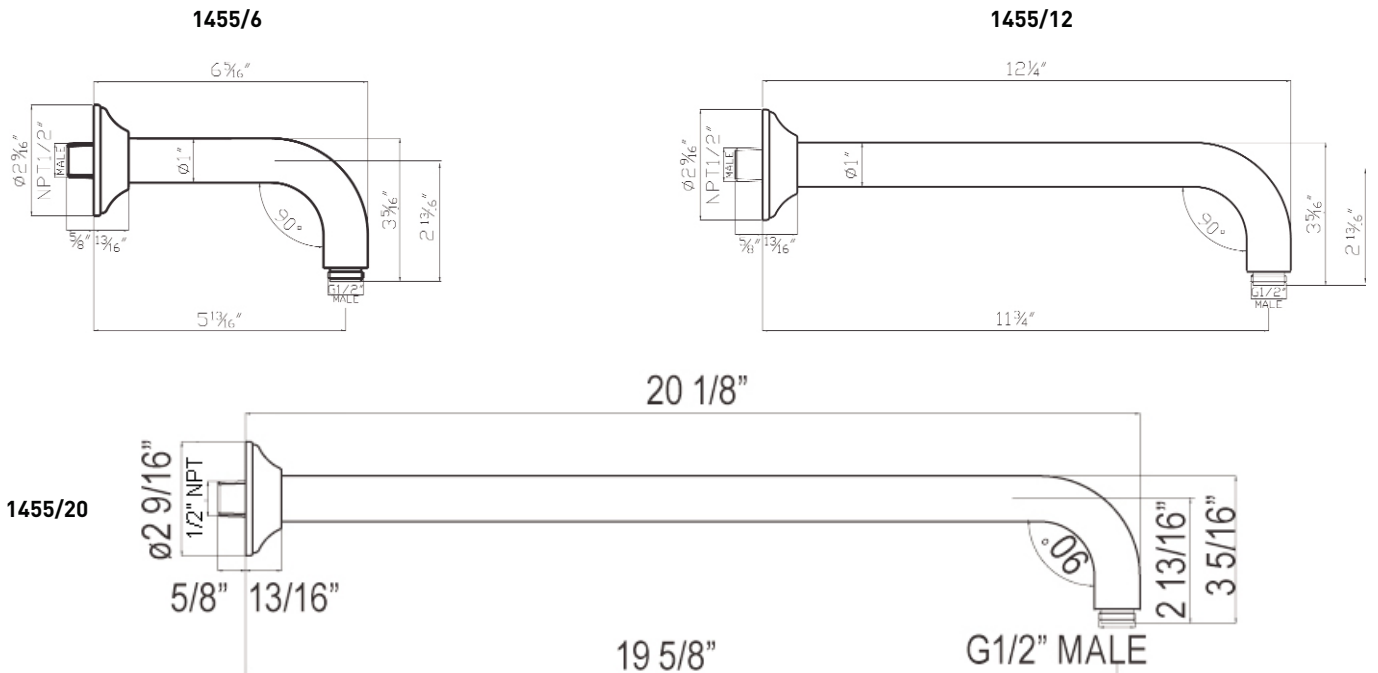

For warranty or additional information, contact:

U.S.A.
houseofrohl.com/support
1-800-777-9762

QUEBEC / MARITIMES / WESTERN CANADA
houseofrohl.ca/support
1-866-473-8442

ONTARIO
houseofrohl.ca/support
1-800-287-5354