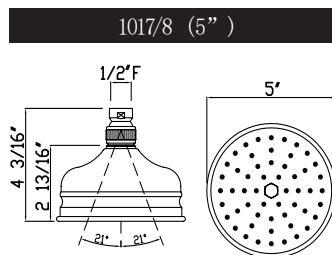

Pour la garantie ou des informations supplémentaires, contactez:

U.S.A.
houseofrohl.com/support
1-800-777-9762

QUÉBEC / MARITIMES / OUEST CANADIEN
houseofrohl.ca/support
1-866-473-8442

ONTARIO
houseofrohl.ca/support
1-800-287-5354