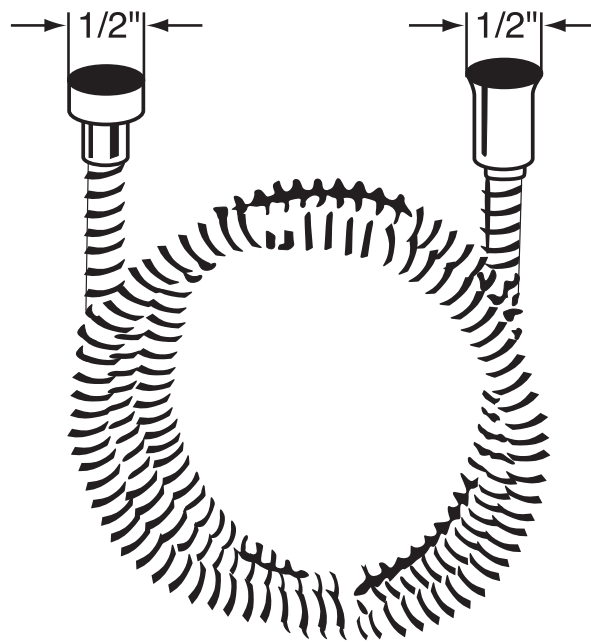

Pour la garantie ou des informations supplémentaires, contactez:

U.S.A.
houseofrohl.com/support
1-800-777-9762

QUÉBEC / MARITIMES / OUEST CANADIEN
houseofrohl.ca/support
1-866-473-8442

ONTARIO
houseofrohl.ca/support
1-800-287-5354

Riobel

PERRIN & ROWE
LONDON

victoria ⊕ albert®

ROHL