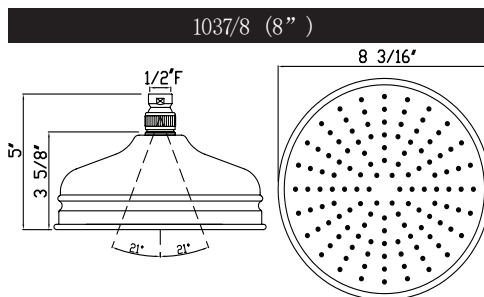

Pour la garantie ou des informations supplémentaires, contactez:

U.S.A.
houseofrohl.com/support
1-800-777-9762

QUÉBEC / MARITIMES / OUEST CANADIEN
houseofrohl.ca/support
1-866-473-8442

ONTARIO
houseofrohl.ca/support
1-800-287-5354