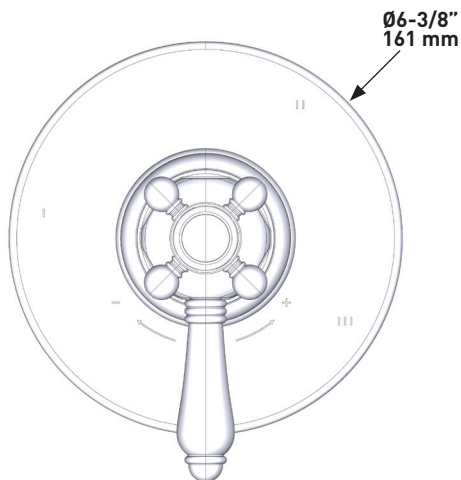

Para garantía o información adicional, comuníquese con:

U.S.A.
houseofrohl.com/support
1-800-777-9762

QUEBEC / MARITIMOS / CANADA OCCIDENTAL
houseofrohl.ca/support
1-866-473-8442

ONTARIO
houseofrohl.ca/support
1-800-287-5354

Riobel

PERRIN & ROWE
LONDON

victoria ⊕ albert®

ROHL