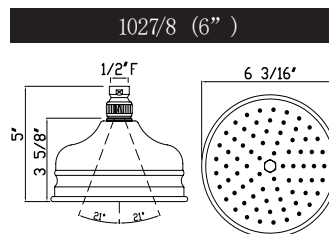

Pour la garantie ou des informations supplémentaires, contactez:

U.S.A.
houseofrohl.com/support
1-800-777-9762

QUÉBEC / MARITIMES / OUEST CANADIEN
houseofrohl.ca/support
1-866-473-8442

ONTARIO
houseofrohl.ca/support
1-800-287-5354