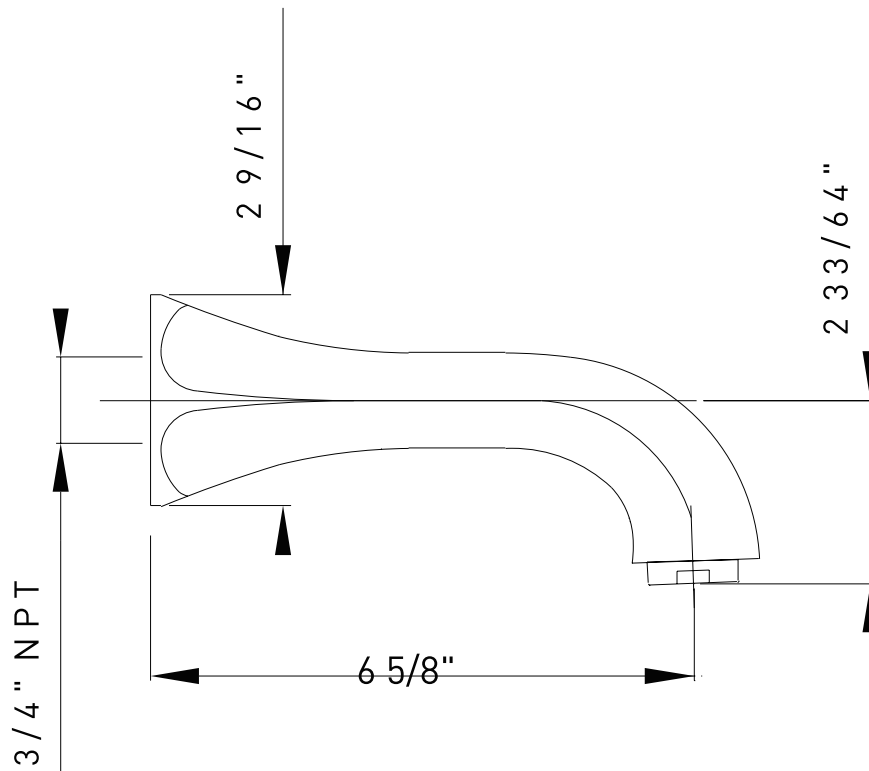

For warranty or additional information, contact:

U.S.A.
houseofrohl.com/support
1-800-777-9762

QUEBEC / MARITIMES / WESTERN CANADA
houseofrohl.ca/support
1-866-473-8442

ONTARIO
houseofrohl.ca/support
1-800-287-5354