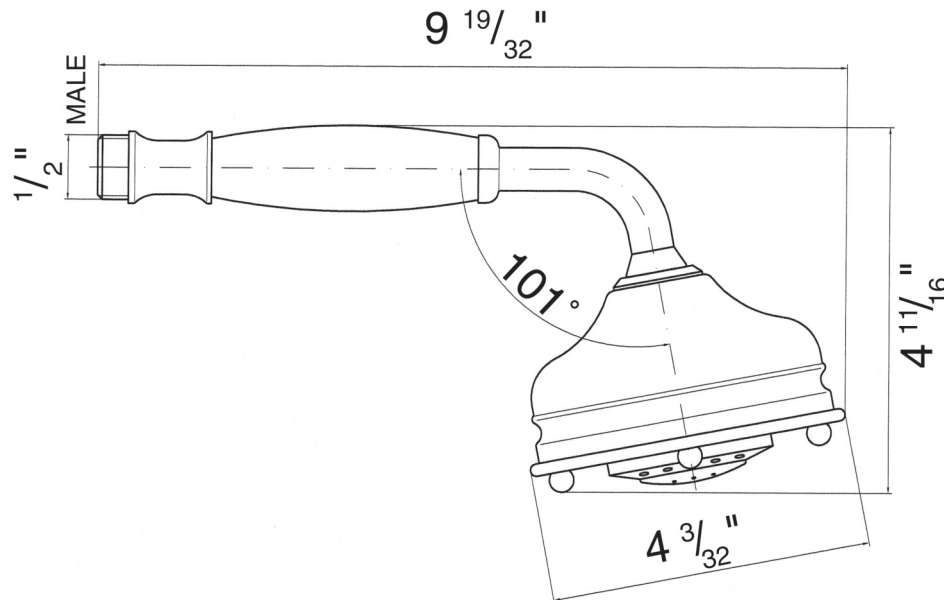

For warranty or additional information, contact:

U.S.A.
houseofrohl.com/support
1-800-777-9762

QUEBEC / MARITIMES / WESTERN CANADA
houseofrohl.ca/support
1-866-473-8442

ONTARIO
houseofrohl.ca/support
1-800-287-5354