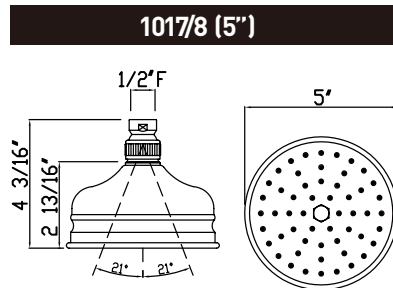

Bordano Anti-Cal Showerhead

ROHL Shower

MODELS: 1017/8 (5" Showerhead)
1027/8 (6" Showerhead)
1037/8 (8" Showerhead) [shown]
1047/8 (12" Showerhead)

For warranty or additional information, contact:

U.S.A.
houseofrohl.com/support
1-800-777-9762