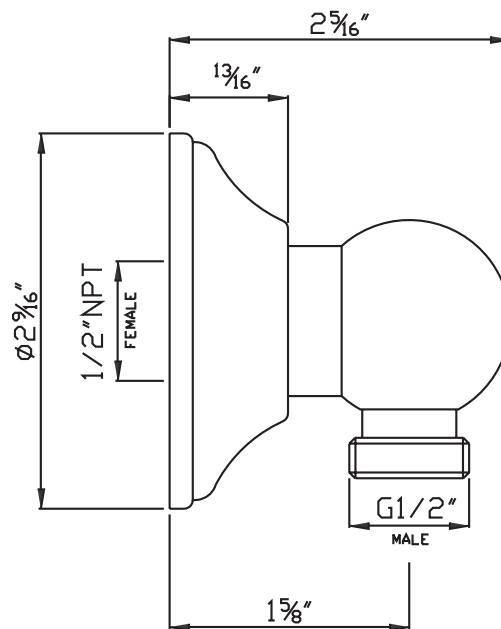

Pour la garantie ou des informations supplémentaires, contactez:

U.S.A.
houseofrohl.com/support
1-800-777-9762

QUÉBEC / MARITIMES / OUEST CANADIEN
houseofrohl.ca/support
1-866-473-8442

ONTARIO
houseofrohl.ca/support
1-800-287-5354