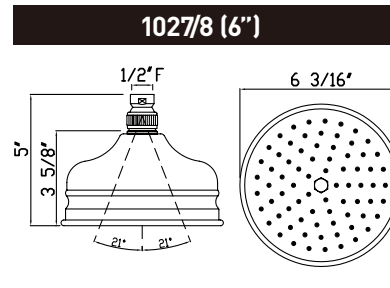

For warranty or additional information, contact:

U.S.A.
houseofrohl.com/support
1-800-777-9762

QUEBEC / MARITIMES / WESTERN CANADA
houseofrohl.ca/support
1-866-473-8442

ONTARIO
houseofrohl.ca/support
1-800-287-5354