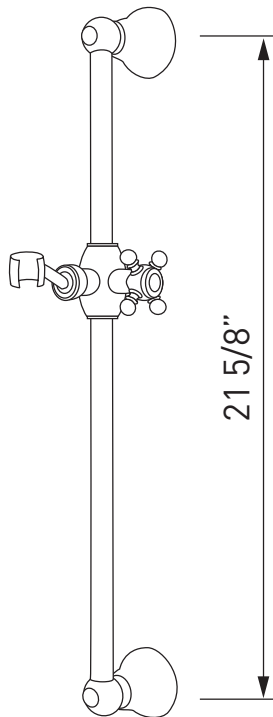

For warranty or additional information, contact:

U.S.A.
houseofrohl.com/support
1-800-777-9762

QUEBEC / MARITIMES / WESTERN CANADA
houseofrohl.ca/support
1-866-473-8442

ONTARIO
houseofrohl.ca/support
1-800-287-5354

Riobel

PERRIN & ROWE
LONDON

victoria ⊕ albert®

ROHL