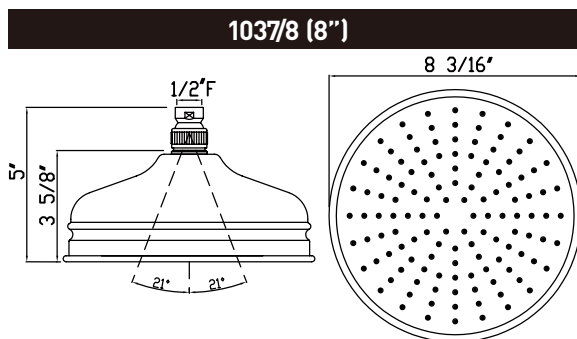

For warranty or additional information, contact:

U.S.A.
houseofrohl.com/support
1-800-777-9762

QUEBEC / MARITIMES / WESTERN CANADA
houseofrohl.ca/support
1-866-473-8442

ONTARIO
houseofrohl.ca/support
1-800-287-5354