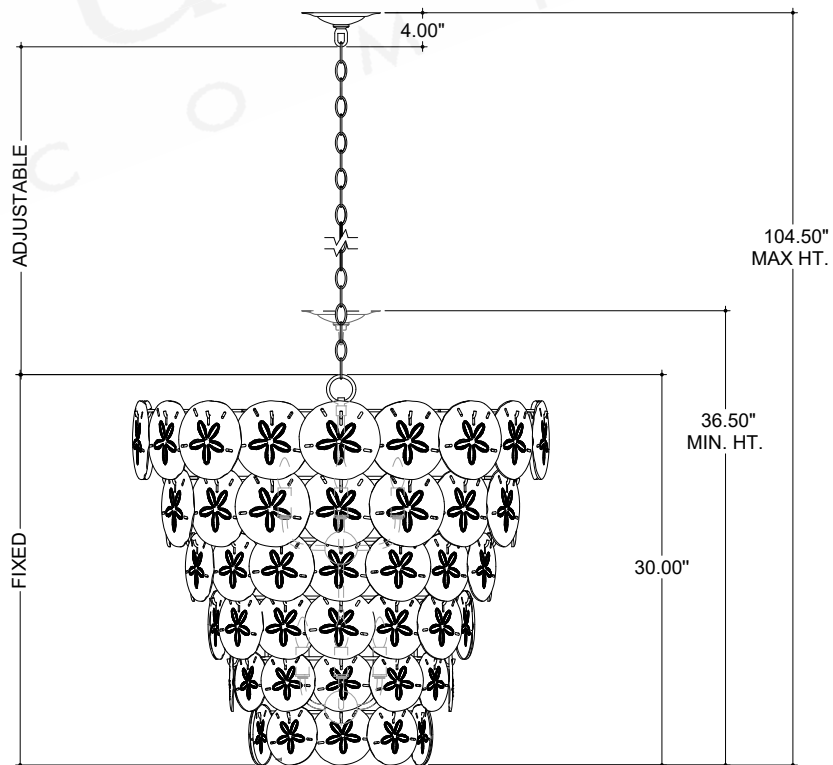

ITEM: 9000-1252

Overall Dimensions

Height: 30"

Diameter: 32"

CANOPY DETAIL

TOP VIEW

FRONT VIEW