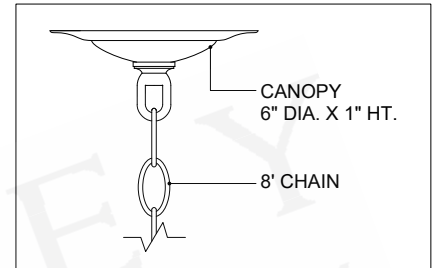

ITEM: 9000-1252

Overall Dimensions

Height: 30"

Diameter: 32"

CANOPY DETAIL

TOP VIEW

FRONT VIEW