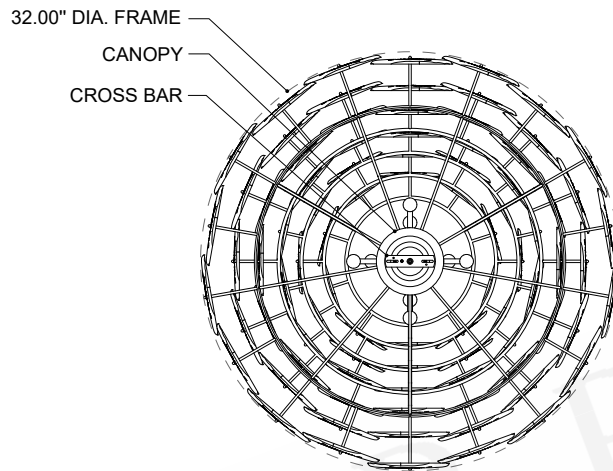

ITEM: 9000-1252

Overall Dimensions

Height: 30"

Diameter: 32"

CANOPY DETAIL

TOP VIEW

FRONT VIEW