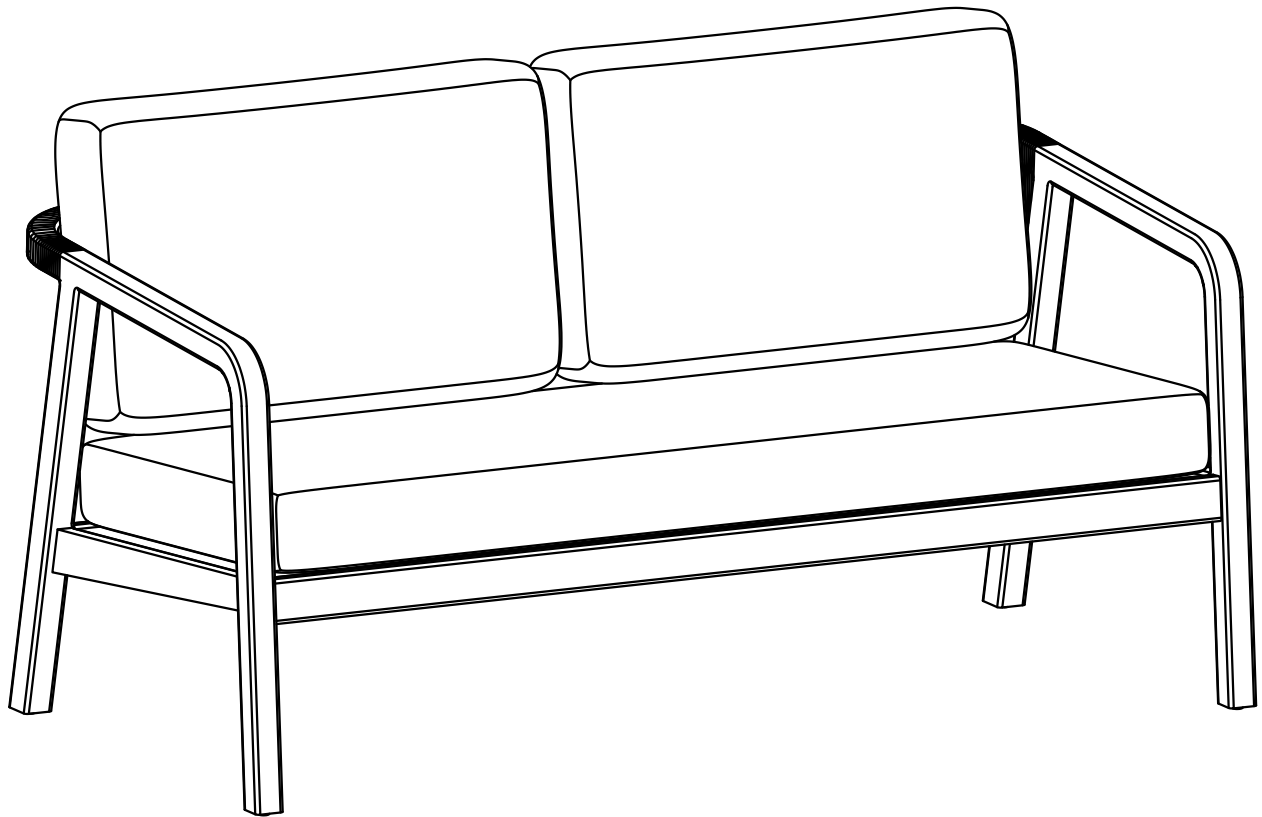

SIMPLIHOME®

Palmetto / Brylee / Soleil

Outdoor Sofa

Model # AXCPTSOF-PLM