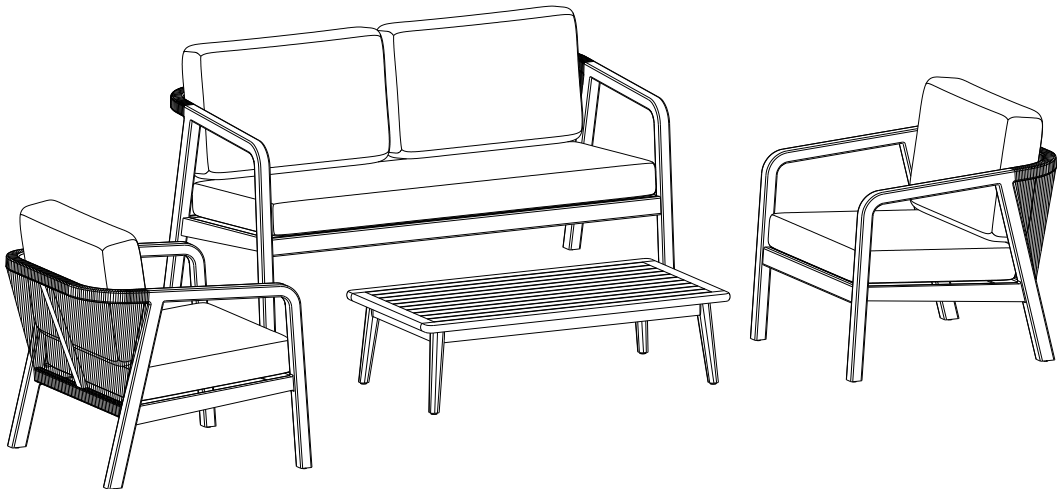

### 4 Piece Outdoor Conversation Set

MODEL # AXCPTCON4-PLM

brooklyn + max™

WyndenHall™  
HOME DECOR