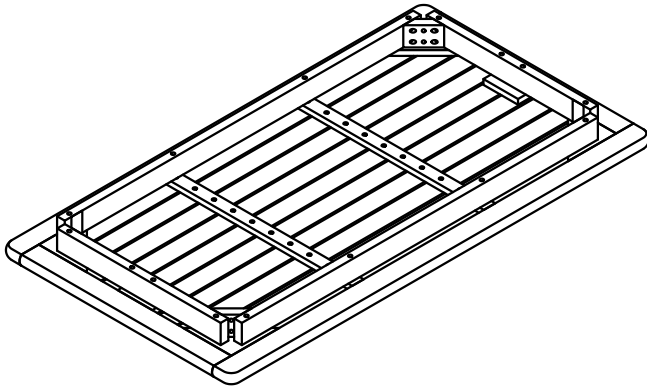

## Palmetto / Brylee / Soleil

---

Outdoor Coffee Table

Model # AXCPTCT-PLM

**Part Description**

**A**

TABLE TOP  
QTY 1

**B**