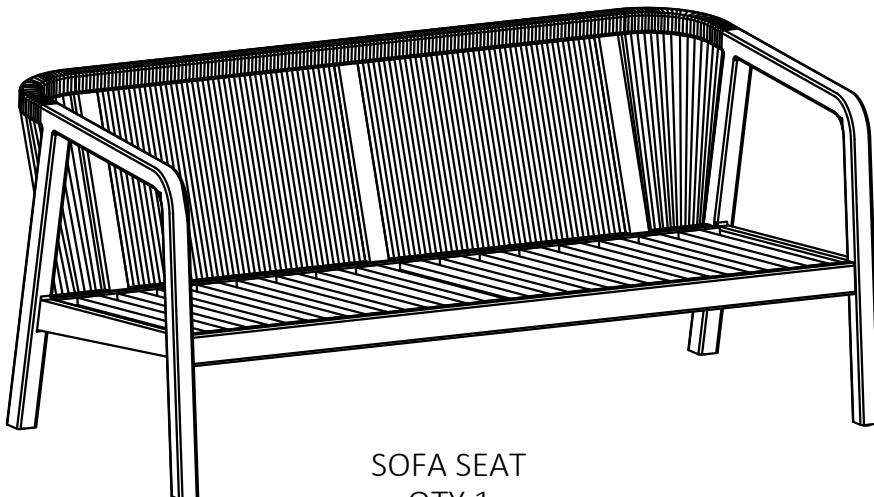

C

SOFA SEAT
QTY 1