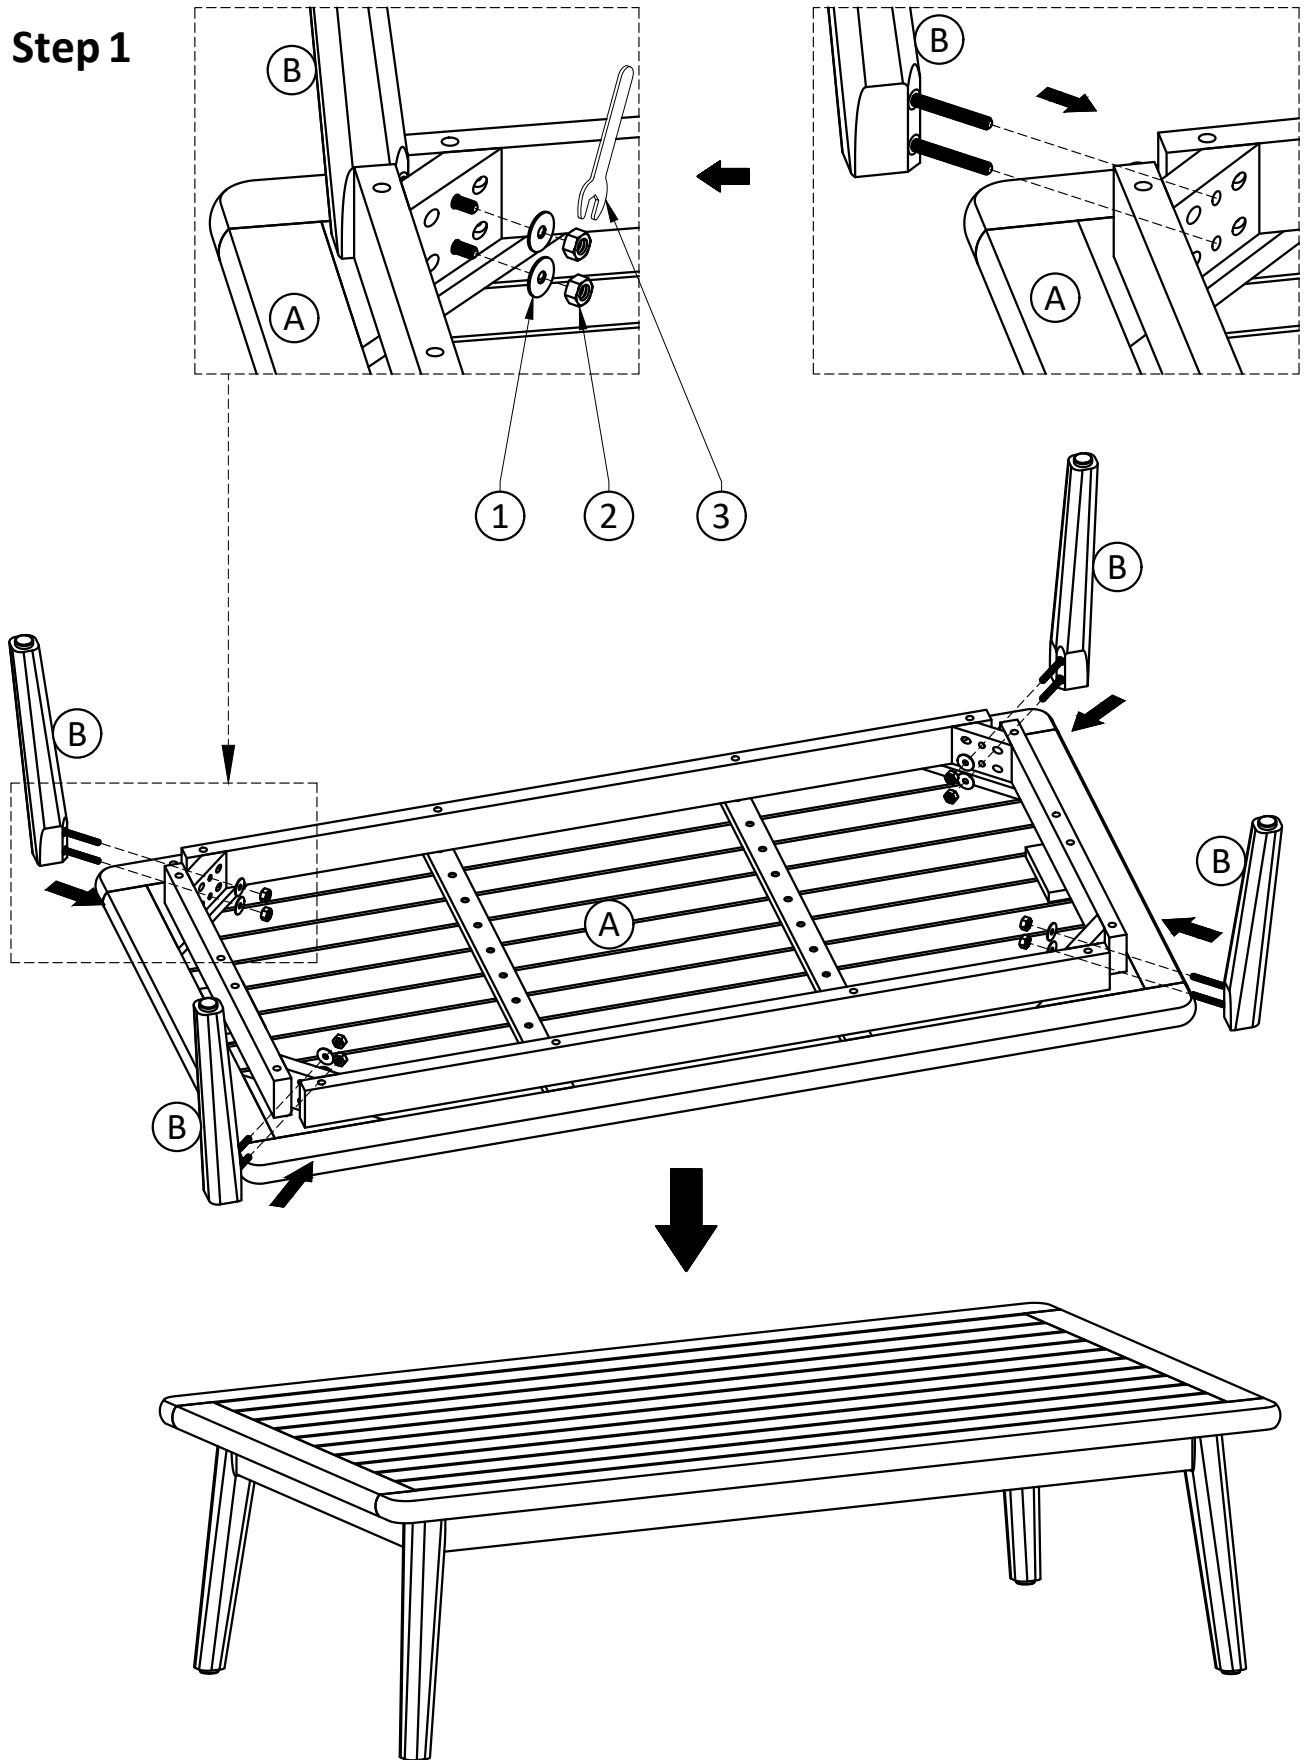

LEG  
QTY 4

**Hardware Description**

**1**

WASHER  
Ø19 / Ø8.5 X 1 mm  
QTY 8

**2**

NUT  
M6 mm  
QTY 8

**3**

WRENCH  
WR10  
QTY 1

## Step 1

1. Attach Legs (B) to Table Top (A) using Washers (1) and Nuts (2) through guide holes.
2. Use Wrench (3) to tighten Nuts. Do not over-tighten.