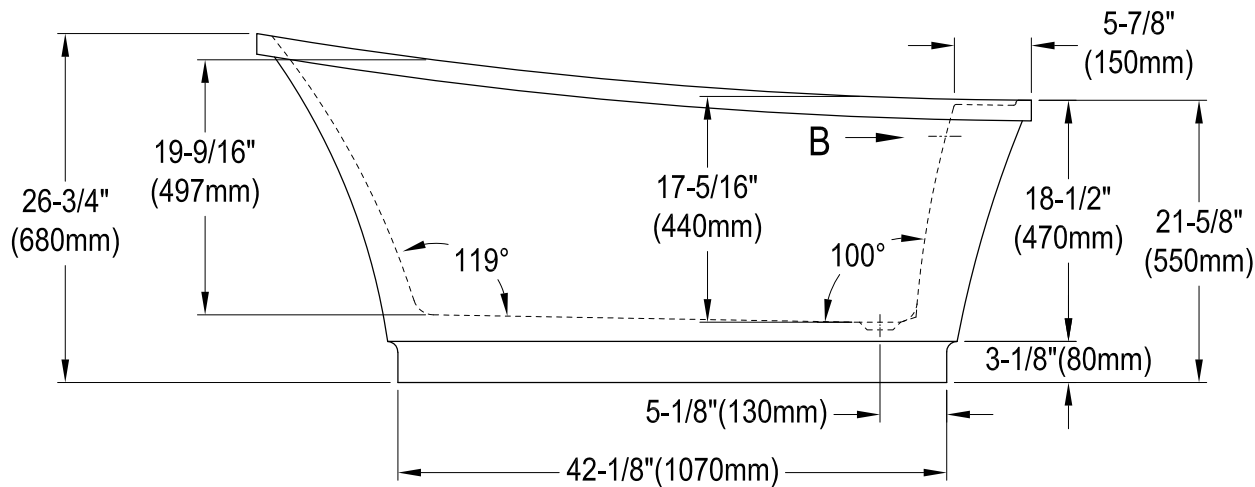

# VTRS592826QC310

59" Acrylic Freestanding Tub with Drain

M14 x 120 (2 pcs)  
M14 x 100 (3 pcs)

# VTRS592826QC310

Toe Touch Drain with Overflow Hole