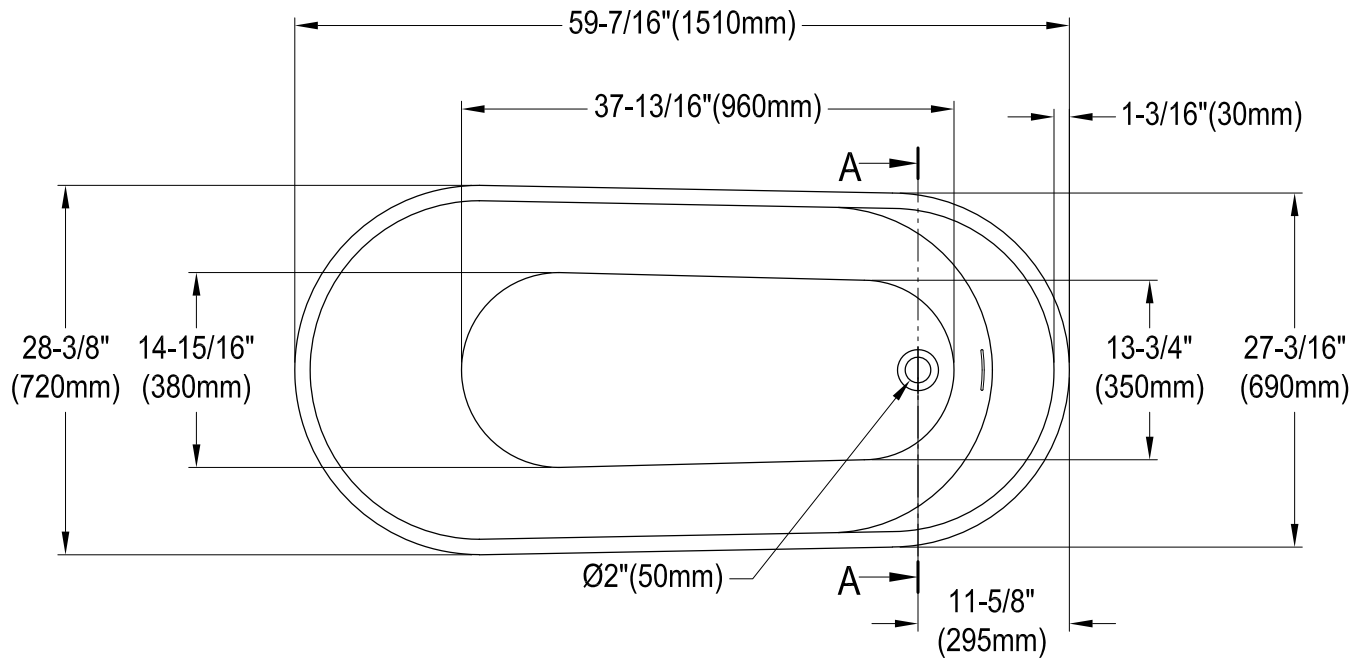

# VTRS592826QC310

59" Acrylic Freestanding Tub with Drain

M14 x 120 (2 pcs)  
M14 x 100 (3 pcs)

# VTRS592826QC310

Toe Touch Drain with Overflow Hole