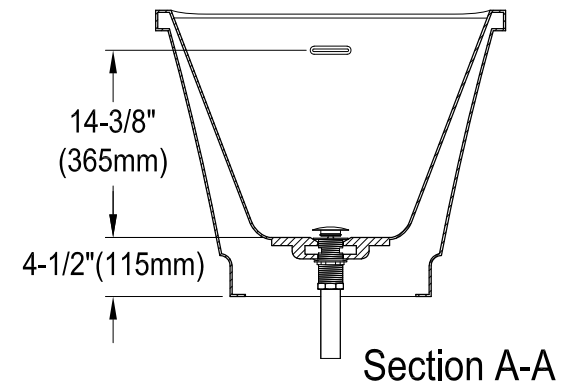

# VTRS592826QC310

59" Acrylic Freestanding Tub with Drain

M14 x 120 (2 pcs)  
M14 x 100 (3 pcs)

# VTRS592826QC310

Toe Touch Drain with Overflow Hole