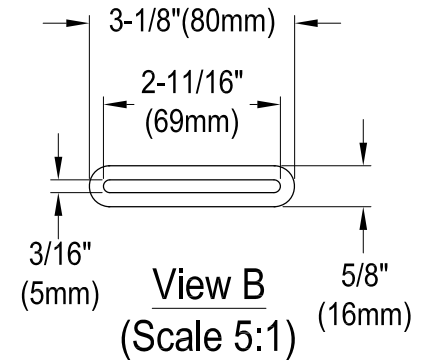

# VTRS592826QC310

59" Acrylic Freestanding Tub with Drain

M14 x 120 (2 pcs)  
M14 x 100 (3 pcs)

# VTRS592826QC310

Toe Touch Drain with Overflow Hole