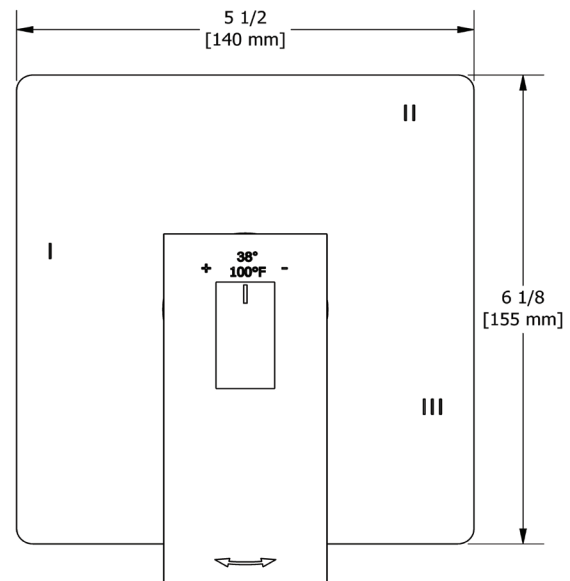

For warranty or additional information, contact:

U.S.A.
houseofrohl.com/support
1-800-777-9762

QUEBEC / MARITIMES / WESTERN CANADA
QUÉBEC / MARITIMES / OUEST CANADIEN
QUEBEC / MARITIMOS / CANADA OCCIDENTAL
houseofrohl.ca/support
1-866-473-8442

ONTARIO
houseofrohl.ca/support
1-800-287-5354