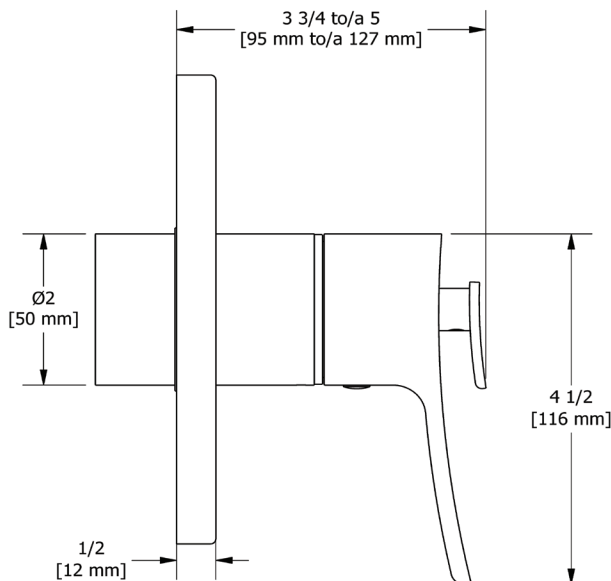

SPECIFICATIONS

DESCRIPTION

- Combines both thermostatic and pressure balance technologies
- "Set it and forget it" temperature control
- Temp. & volume control with diverter
- R45 Rough-in valve sold separately
- Extension kits available, 1 1/4" EXT45KIT114 and 3/4" EXT45KIT34
- 3 dedicated functions (CEC compliant)

Zendo™

1/2" Therm & Pressure Balance Trim With 3 Functions

MODEL: TZOTQ47

For warranty or additional information, contact:

U.S.A.
houseofrohl.com/support
1-800-777-9762

QUEBEC / MARITIMES / WESTERN CANADA
QUÉBEC / MARITIMES / OUEST CANADIEN
QUEBEC / MARITIMOS / CANADA OCCIDENTAL
houseofrohl.ca/support
1-866-473-8442