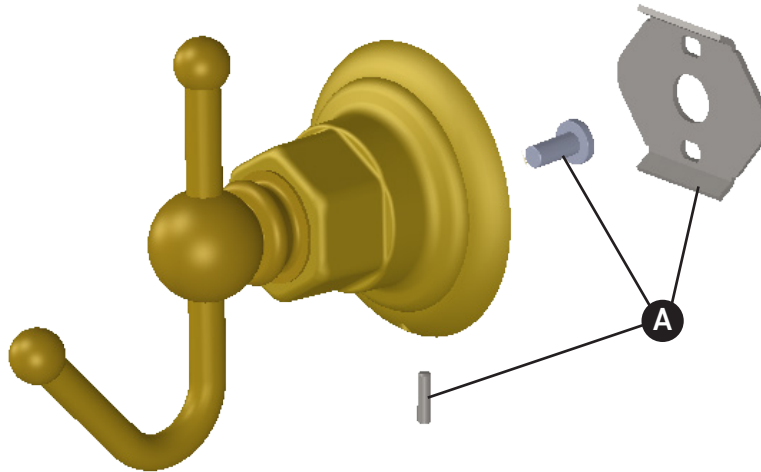

ORDER BY PART NUMBER

ILLUSTRATED PARTS

ROT7

Robe Hook

| ID | Kit Number | Finish |
|----|-------------|--------|
| A | IBBCISHRDWR | N/A |

***Finish Determined by Suffix**

| Finish | Description |
|--------|-------------------|
| APC | Polished Chrome |
| IB | Italian Brass |
| PN | Polished Nickel |
| STN | Satin Nickel |
| TCB | Tuscan Brass |
| ULB | Unlacquered Brass |