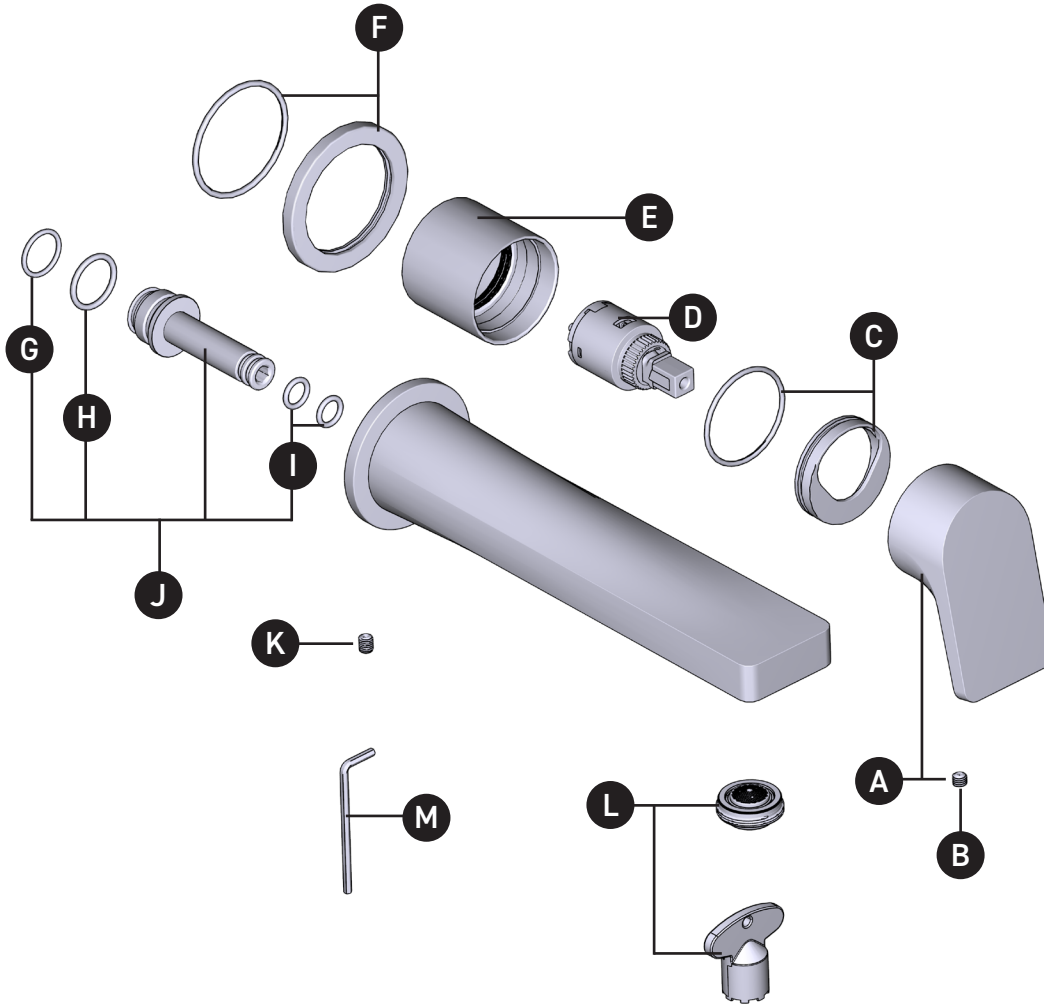

ILLUSTRATED PARTS

TOD360

Wall-mount lavatory faucet

ORDER BY PART NUMBER

ID	Kit Number	Finish
*A	207265	See below
B	S152-040	N/A
*C	207266	See below
D	S401-039	N/A
*E	207268	See Below
*F	207267	See below
G	S216-151	N/A
H	S220-175	N/A
I	S218-085 (x2)	N/A
J	S7-621	N/A
K	S152-060	N/A
L	S6-639-12 (1.2gpm/5.7 L/min)	N/A
	S6-639-05 (0.5gpm/1.9 L/min)	N/A
M	S505-025	N/A