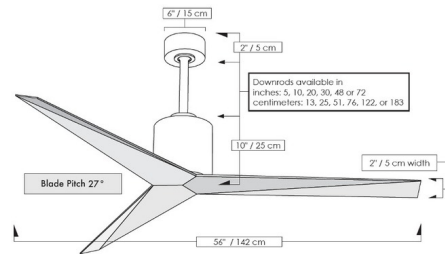

Description

The Atlas Fan Eliza Ceiling Fan is a wet location fan featuring a unique blade shape designed to maximize air movement at the outer edge of the blade, resulting in more efficient air velocity rings, less blade drag, and greater motor optimization. DC motor constructed of cast aluminum and heavy stamped steel. 56 inch blade span and 27 degree blade pitch. Includes a vaulted ceiling canopy for up to 30 degrees, 10 inch downrod, 6-speed RF remote control with reverse function in Black, and a 6-speed wireless Decora-style wall control in White. ETL listed. Lifetime limited warranty.

Shown in matte black / matte black

Specifications

BLADE COLOR	Matte Black
BODY FINISH	Matte Black
WATTAGE	N/A
DIMMER	N/A
DIMENSIONS	56"W x 22"H
BULB	N/A
COUNTRY OF ORIGIN	China

CLICK TO VIEW PRODUCT

Notes: