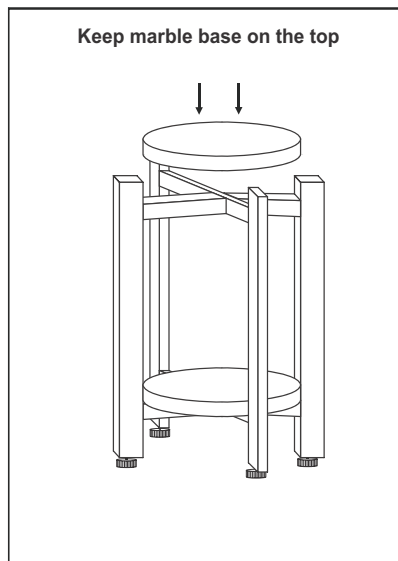

ASSEMBLY INSTRUCTIONS

MOXLEY SIDE TABLE

STEP-5