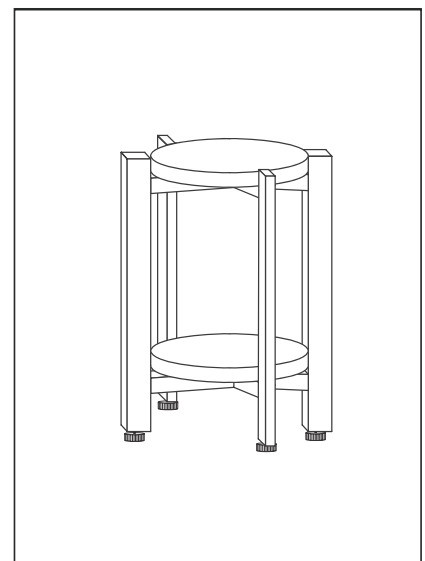

READY TO USE