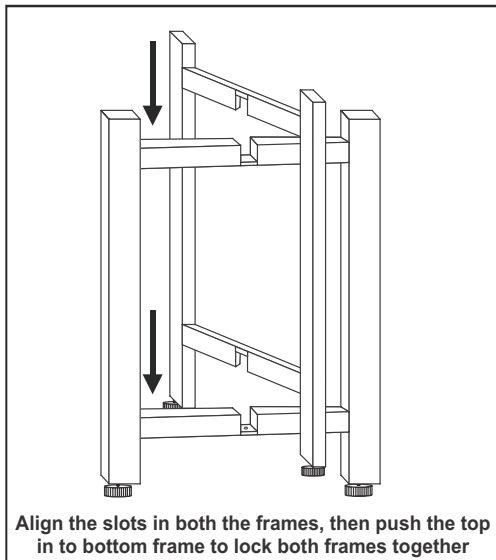

ASSEMBLY INSTRUCTIONS

MOXLEY SIDE TABLE

1 PC SCREW
1 PC ALLEN KEY

2 PCS MARBLE BASE

PARTS WOOD STAND

STEP-1

STEP-2

STEP-3