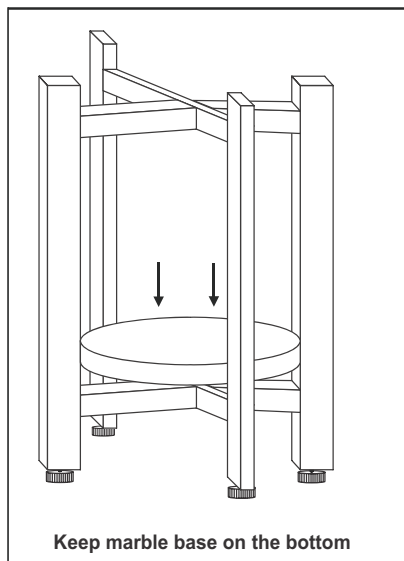

ASSEMBLY INSTRUCTIONS

MOXLEY SIDE TABLE

1 PC SCREW
1 PC ALLEN KEY

2 PCS MARBLE BASE

PARTS WOOD STAND

STEP-1

STEP-2

STEP-3