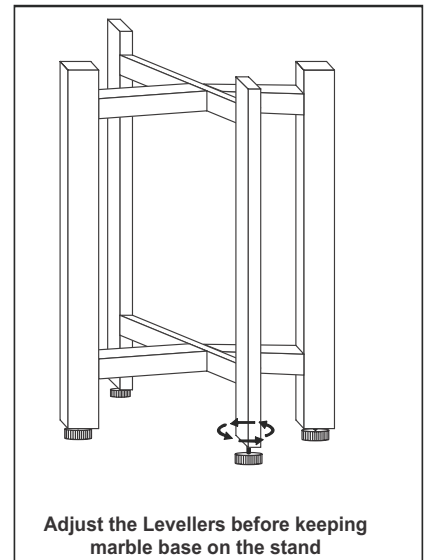

ASSEMBLY INSTRUCTIONS

MOXLEY SIDE TABLE

1 PC SCREW
1 PC ALLEN KEY

2 PCS MARBLE BASE

PARTS WOOD STAND

STEP-1

STEP-2

STEP-3