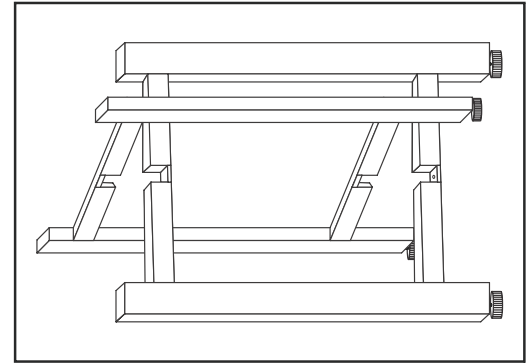

ASSEMBLY INSTRUCTIONS

MOXLEY SIDE TABLE

1 PC SCREW
1 PC ALLEN KEY

2 PCS MARBLE BASE

PARTS WOOD STAND

STEP-1

STEP-2

STEP-3