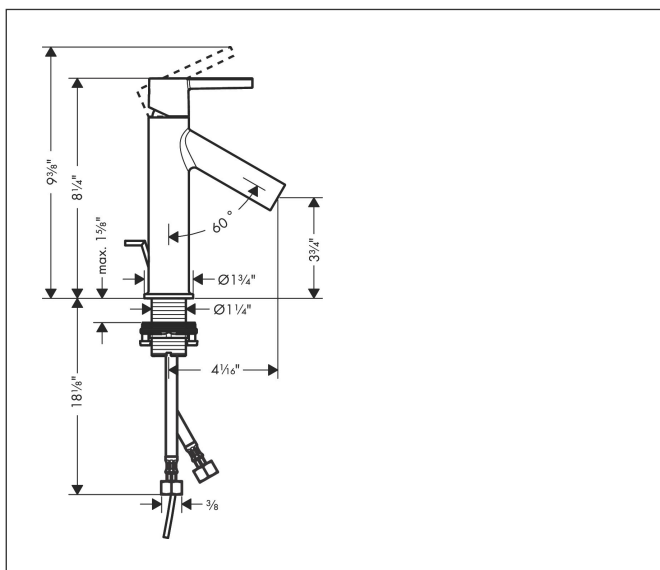

Brand	AXOR
Art. Name	AXOR Starck Single-Hole Faucet 100 with Lever Handle and Pop-Up Drain, 1.2 GPM
Art. Nr.	10001341
Surface	brushed black chrome
Pos.	1

Product Picture

Features

- Consists of: Pop-up assembly, Single-handle faucet
- Spray modes: Aerated spray
- Flow: 1.2 GPM (4.5 L/Min)
- Ceramic cartridge
- Includes pop-up drain

Drawing

Technology