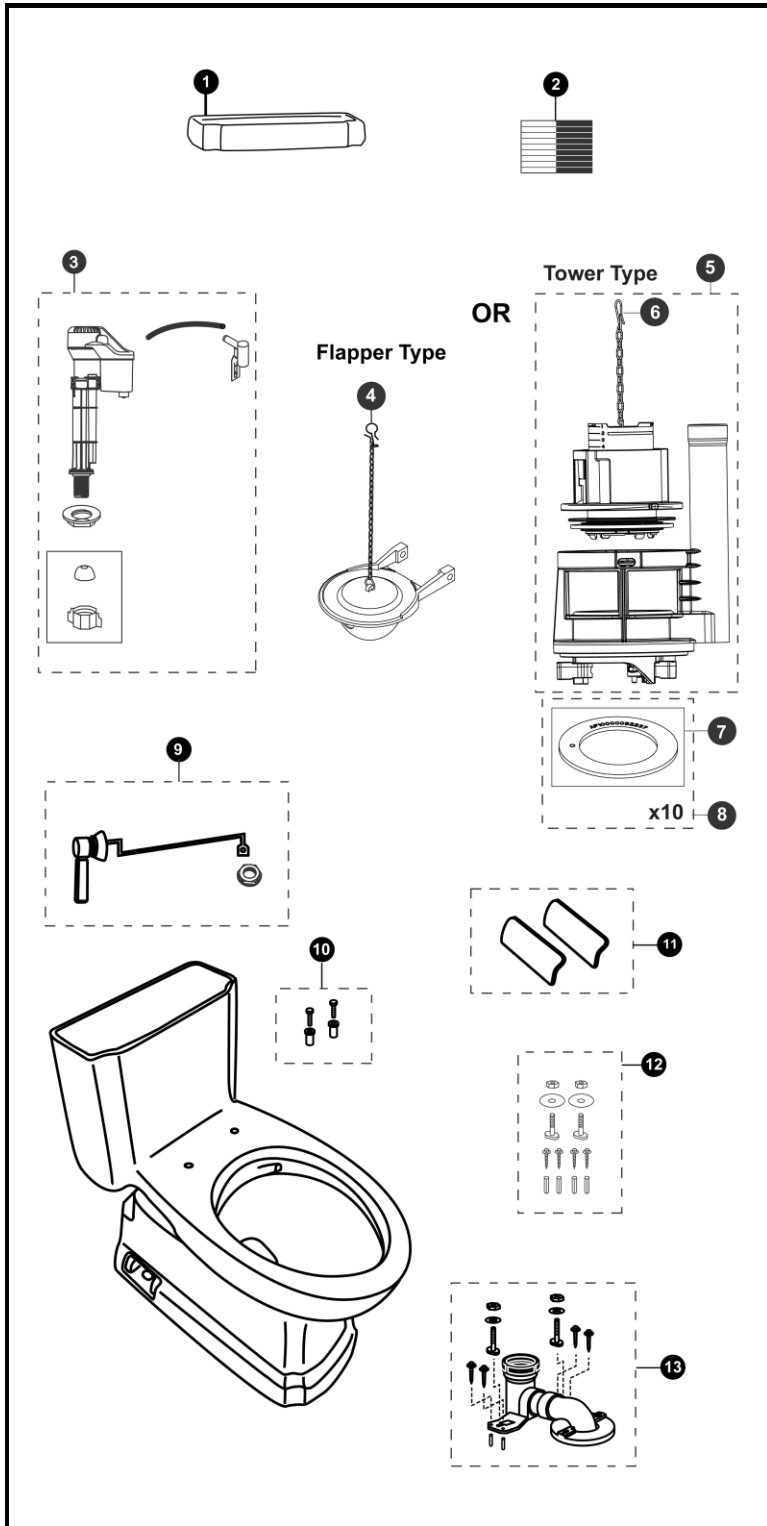

MS974224CEF MS974224CEFG  
 CST974CEF CST974CEFG  
 CST974CEFT CST974CEFGT

**Guinevere®**  
**1.28 Gpf Toilet, Elongated,**  
**Tornado Flush™, UniFit Rough-In,**  
**Universal Height, (including CEFIONTECT®)**

Item	Part	Description
1	TCU974CRE#01	Tank Lid w/ Velcro Tape - Cotton
	TCU974CRE#03	Tank Lid w/ Velcro Tape - Bone
	TCU974CRE#11	Tank Lid w/ Velcro Tape - Colonial White
	TCU974CRE#12	Tank Lid w/ Velcro Tape - Sedona Beige
	TCU974CRE#51	Tank Lid w/ Velcro Tape - Ebony
2	THU107	Velcro Tape
3	TSU99A.X	Fill Valve for Flapper Type
4	THU500S	Flapper w/ Chain
5	THU453.6B-A	Drain Valve for Tower Type
6	THU440-A	Flush Tower
7	THU407	Seal Gasket (1 piece)
8	THU370	Seal Gasket (10 piece)
9	THU458#CP	Trip Lever - Chrome Plated
	THU458#PN	Trip Lever - Polished Nickel
	THU458#BN	Trip Lever - Brushed Nickel
	THU458#01	Trip Lever - Cotton
10	THU651N	Top Mount Seat Hardware
11	TCU974CV#01	Side Plate w/ Velcro Tape - Cotton
	TCU974CV#03	Side Plate w/ Velcro Tape - Bone
	TCU974CV#11	Side Plate w/ Velcro Tape - Colonial White
	TCU974CV#12	Side Plate w/ Velcro Tape - Sedona Beige
	TCU974CV#51	Side Plate w/ Velcro Tape - Ebony
12	THU020N	Rough-in Mounting Hardware
13	TSU03W.12R	12" Modular Rough-In (Standard)
	TSU03W.10R	10" Modular Rough-In
	TSU03W.14R	14" Modular Rough-In

**Note:**

**Product Number Explanations**

**One-Piece Toilet**

(MS) Toilet and Seat Combination  
 (974) Toilet Model  
 (224) Seat Model  
 (C) Tornado Flush™  
 (E) 1.28 Gpf / 6.0 Lpf  
 (F) Universal Height  
 (G) CEFIONTECT®  
 (T) Drain Valve Tower