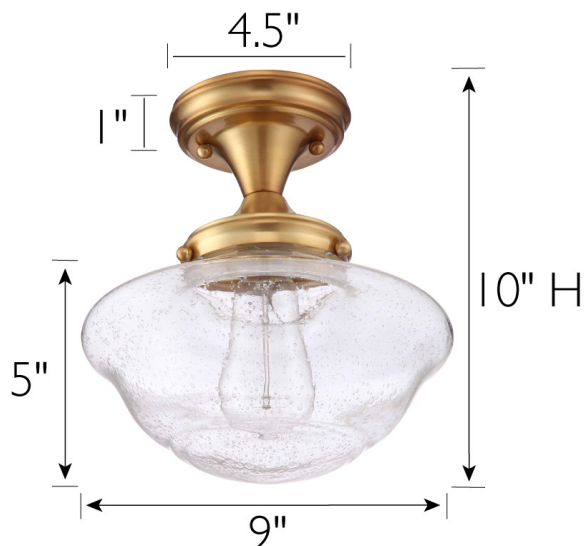

Schoolhouse Dimmable Ceiling Light
Satin Gold

SPECIFICATIONS

MOUNTING:	Semi Flush Mount	LED BRIGHTNESS (LUMENS):	N/A
SLOPED CEILING ADAPTABLE:	No	LED COLOR CORRELATED TEMPERATURE (CCT):	N/A
LAMP TYPE:	1 lamp 60W Incandescent	LED COLOR RENDERING INDEX (CRI):	N/A
BULB INCLUDED:	No	LED EFFICACY:	N/A
WATTS PER BULB:	60W	LED AVERAGE RATED LIFE:	N/A
TOTAL WATTAGE:	60W	ENERGY EFFICIENT:	No
DIMMABLE:	Yes	LIGHTING AMPS:	N/A
MATERIAL CONSTRUCTION:	Steel/Glass	VOLTAGE:	120V
ASSEMBLED DIMENSIONS:	10" H x 9" L x 9" D		
WEIGHT:	2.0 lbs.		
BACKPLATE DIMENSIONS:	N/A		
CANOPY/PLATE DIMENSIONS:	1" H x 4.5" D		
GLASS/SHADE DIMENSIONS:	5" H x 9" L x 9" D		
GLASS/SHADE MATERIAL:	Glass		
GLASS/SHADE TYPE:	Seedy		
GLASS/SHADE COLOR:	Clear		