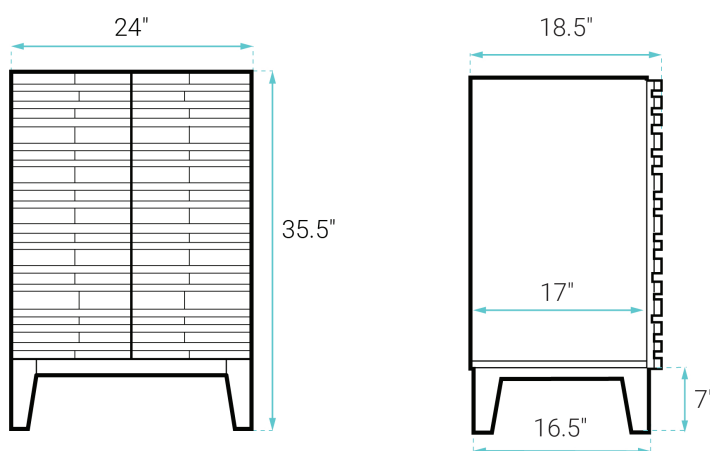

INSTALLATION:

Freestanding, assembly required

COLORS & FINISHES:

- Natural Oak: SM-BV470
- White Oak: SM-BV470W
- Black: SM-BV470B
- Brown Oak: SM-BV470BK

SPECIFICATIONS:

N.W: 78 lb.

W: 24" x D: 18.5" x H: 36"

Inner Sink: D: 11" x W: 17.5" x H: 4.5"

INCLUDED PARTS:

- Cabinet: SM-BV470W-C
- Sink: SM-VT324

REQUIRED PARTS:

- Sink Drain*
- Drain Trap*
- Faucet*
- Water Supply Lines

*Sold Separately by Swiss Madison