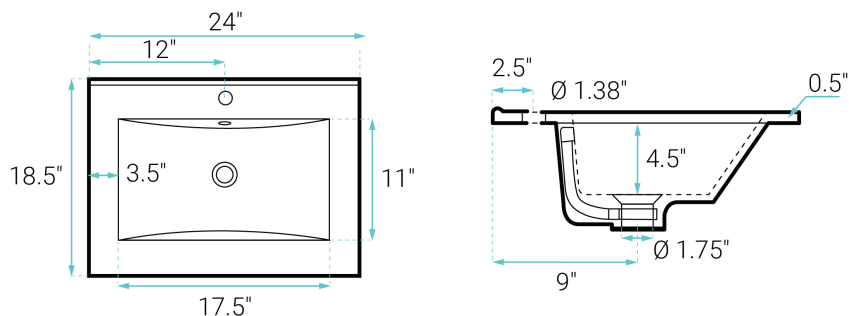

Cascade

Swiss Madison®
well made forever

Freestanding Vanity

SM-BV470W

FEATURES:

- Sleek, freestanding design
- Glazed ceramic, single sink
- Standard 1.75" drain hole
- Standard 1.38" faucet hole
- Chrome-finish overflow
- Wooden legs

INSTALLATION:

Freestanding, assembly required

COLORS & FINISHES:

- Natural Oak: SM-BV470
- White Oak: SM-BV470W
- Black: SM-BV470B
- Brown Oak: SM-BV470BK

SPECIFICATIONS:

N.W: 78 lb.

W: 24" x D: 18.5" x H: 36"

Inner Sink: D: 11" x W: 17.5" x H: 4.5"

INCLUDED PARTS:

- Cabinet: SM-BV470W-C
- Sink: SM-VT324

REQUIRED PARTS:

- Sink Drain*
- Drain Trap*
- Faucet*
- Water Supply Lines

*Sold Separately by Swiss Madison