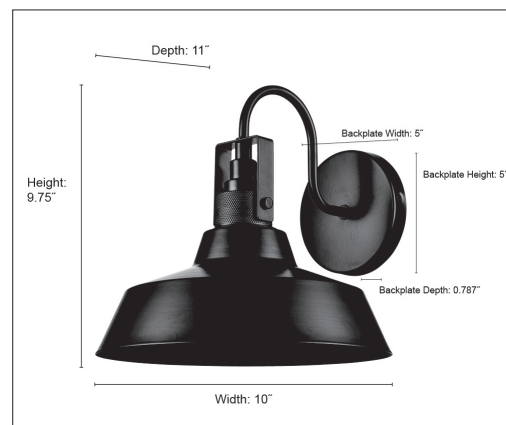

71101

AXELL ONE LIGHT OUTDOOR WALL SCONCE

**FINISH**

PBK - Powder Coated Black

**DIMENSIONS**

Width 10"  
Height 9.75"  
Ext. 11"  
Backplate Width 5"  
Backplate Height 5"  
Backplate Depth 0.787"  
Weight 1.87 lbs.

# Bulbs 1-Medium  
Bulb Base Medium (E26)  
Watts per Bulb 60W  
Voltage 120V  
Total Wattage 60 W  
Bulbs Included No

**CERTIFICATION**

ETL Listed Wet Location

**ITEM NUMBER**

SKU's 71101 PBK

71101 PBK

Millennium Lighting  
105 Declaration Drive  
McDonough, GA 30253  
[www.millenniumlighting.com](http://www.millenniumlighting.com)