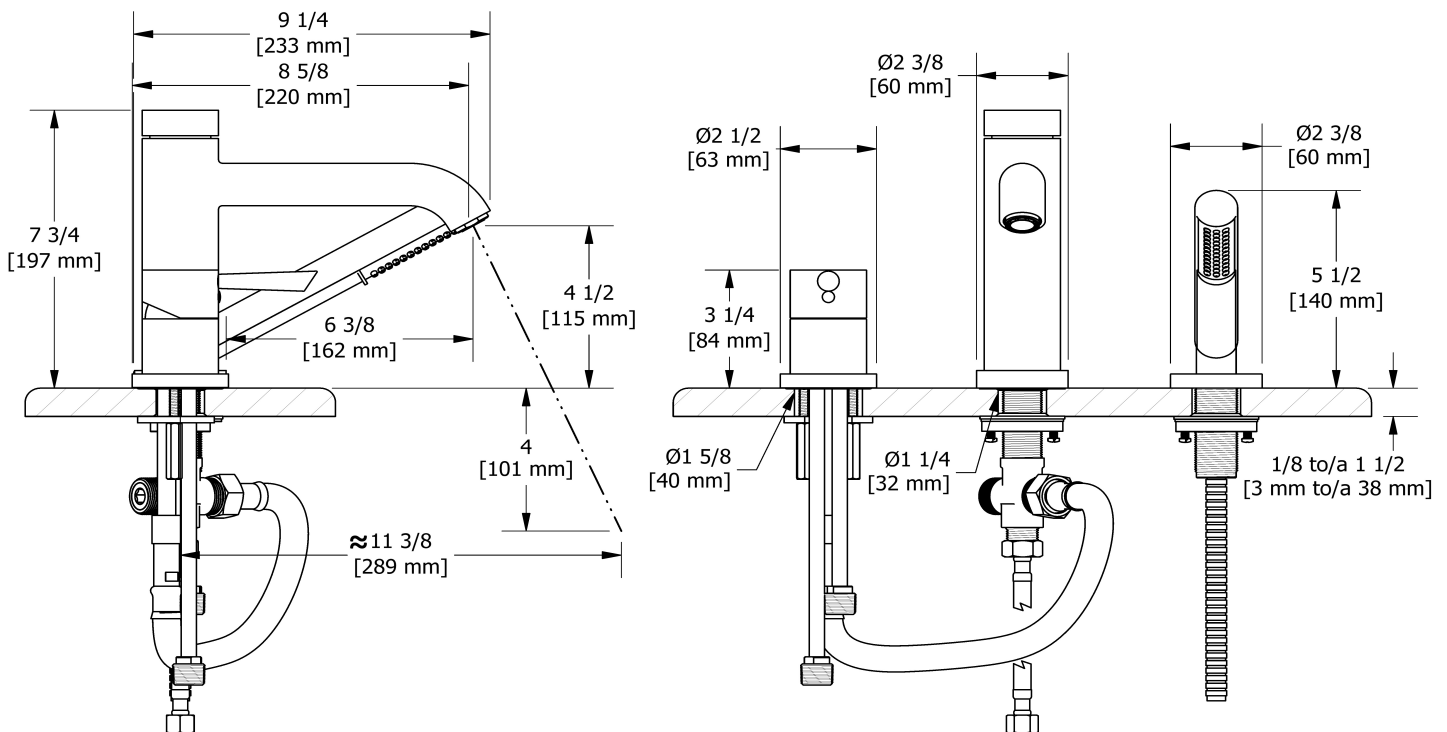

Sizes, models and finishes may differ from those presented.

Warranty

This **Riobel Inc.** product you have purchased carries a Limited Lifetime Warranty on the chrome, PVD finish, blacks and all working parts and is guaranteed from the initial purchase date against all manufacturing defects. All other finishes, including plastic components, are guaranteed for one year. All electric and/or electronic parts are covered by a 5-year limited warranty.

Customer Service

Ontario, West Canada : 888-287-5354 Quebec, Maritimes, United States : 866-473-8442