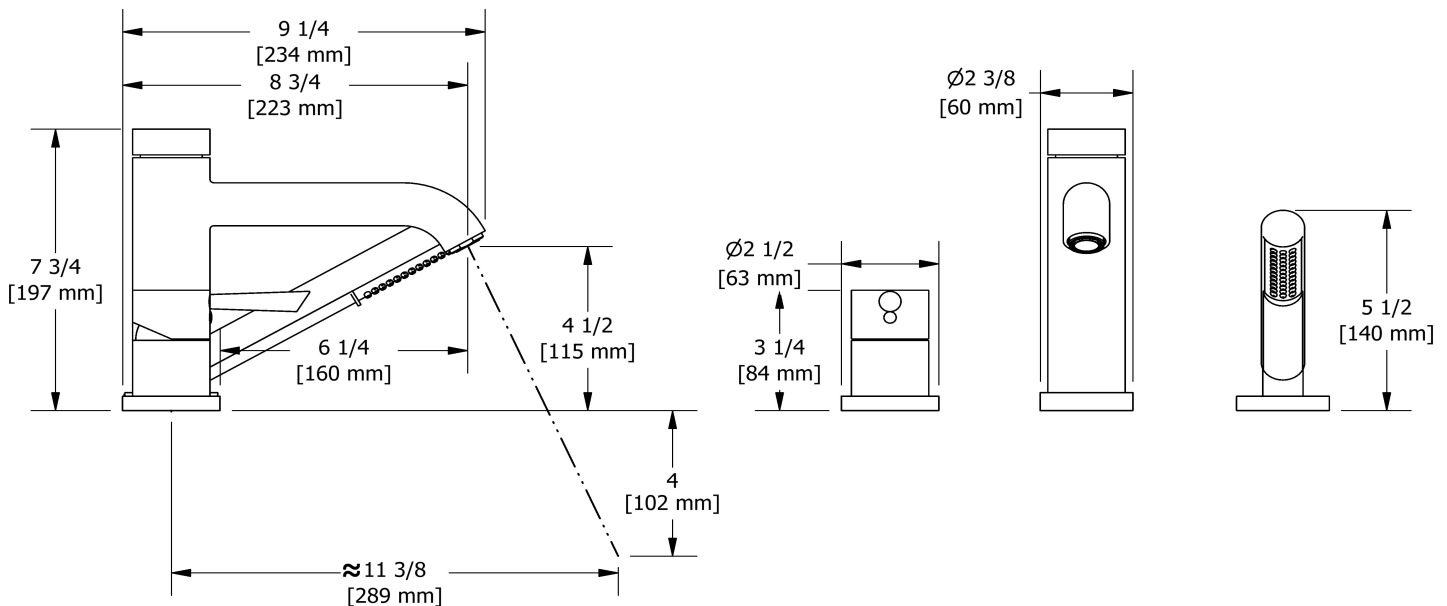

Sizes, models and finishes may differ from those presented.

Warranty

This **Riobel Inc.** product you have purchased carries a Limited Lifetime Warranty on the chrome, PVD finish, blacks and all working parts and is guaranteed from the initial purchase date against all manufacturing defects. All other finishes, including plastic components, are guaranteed for one year. All electric and/or electronic parts are covered by a 5-year limited warranty.

Customer Service

Ontario, West Canada : 888-287-5354 Quebec, Maritimes, United States : 866-473-8442