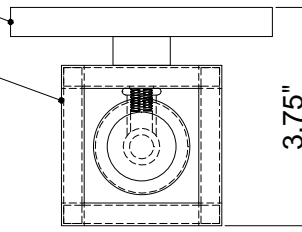

4.5"DIA*0.5"D*5.5"H BACKPLATE

4.5"W*3.75"D*21"H BODY

3.75"

TOP VIEW

SIDE VIEW

FRONT VIEW

5800-0019 5800-0020 5800-0021

ALL WORK © 2021 CURREY & COMPANY