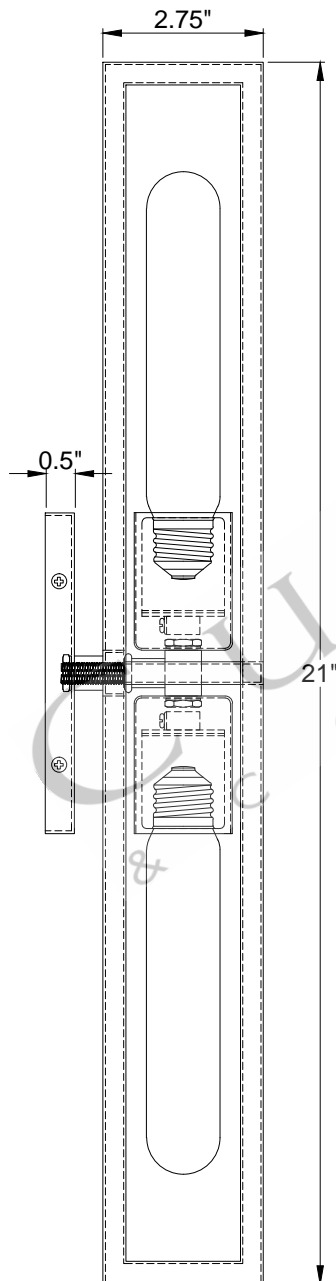

4.5"DIA*0.5"D*5.5"H BACKPLATE

4.5"W*3.75"D*21"H BODY

3.75"

TOP VIEW

SIDE VIEW

FRONT VIEW

5800-0019 5800-0020 5800-0021

ALL WORK © 2021 CURREY & COMPANY