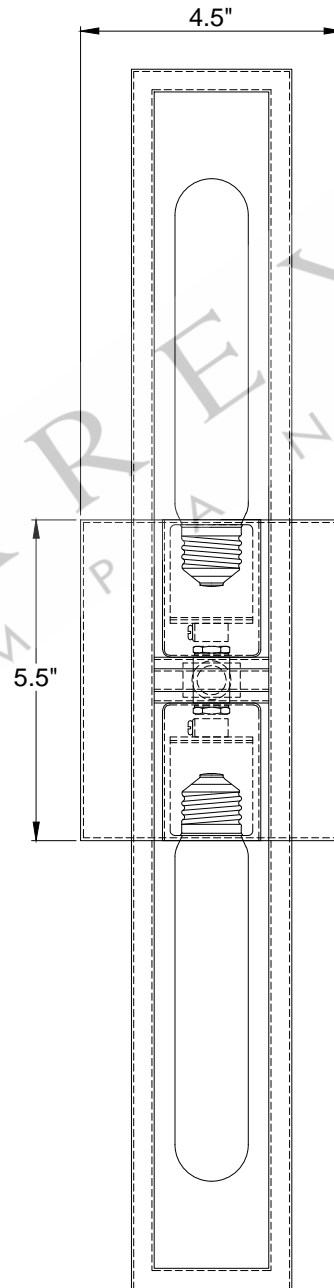

4.5"DIA*0.5"D*5.5"H BACKPLATE

4.5"W*3.75"D*21"H BODY

3.75"

TOP VIEW

SIDE VIEW

FRONT VIEW

5800-0019 5800-0020 5800-0021

ALL WORK © 2021 CURREY & COMPANY