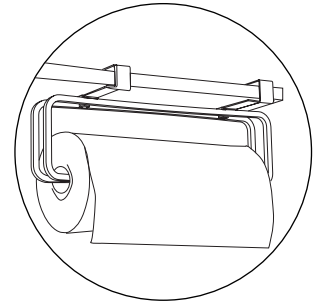

SQUIRE

Multi-Use Paper Towel Holder
Porte essuie-tout multi usage
Küchenrollen-halter
Porta papel toalha multi uso
Design/Diseño: Umbra Studio
umbra.com

x2

x1

x2

x2

x2

x2

1

2

3

1

2

3