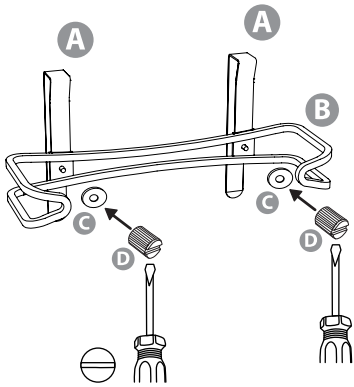

SQUIRE

Multi-Use Paper Towel Holder
Porte essuie-tout multi usage
Küchenrollen-halter
Porta papel toalha multi uso
Design/Diseño: Umbra Studio
umbra.com

x2

x1

x2

x2

x2

x2

1