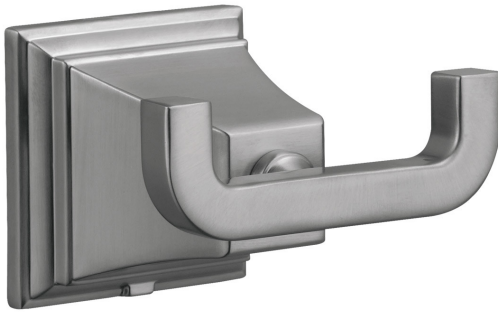

Torino Double Robe Towel Hook
Satin Nickel

SPECIFICATIONS

MATERIAL CONSTRUCTION:	Zinc
PVD FINISH:	Yes
ASSEMBLY REQUIRED:	No
TOOLS NEEDED FOR INSTALLATION:	Screwdriver, Drill, Pencil
ASSEMBLED DIMENSIONS:	2.05" H x 2.93" L x 2.76" D
ASSEMBLED WEIGHT:	0.45 lbs.
MIN. LENGTH:	N/A
MAX LENGTH:	N/A
SCREWS INCLUDED:	Yes
DRYWALL ANCHORS INCLUDED:	Yes
CENTER TO CENTER:	N/A