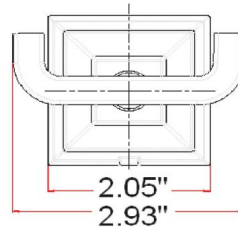

Torino Double Robe Towel Hook
Satin Nickel

SPECIFICATIONS

MATERIAL CONSTRUCTION:	Zinc
PVD FINISH:	Yes
ASSEMBLY REQUIRED:	No
TOOLS NEEDED FOR INSTALLATION:	Screwdriver, Drill, Pencil
ASSEMBLED DIMENSIONS:	2.05" H x 2.93" L x 2.76" D
ASSEMBLED WEIGHT:	0.45 lbs.
MIN. LENGTH:	N/A
MAX LENGTH:	N/A
SCREWS INCLUDED:	Yes
DRYWALL ANCHORS INCLUDED:	Yes
CENTER TO CENTER:	N/A