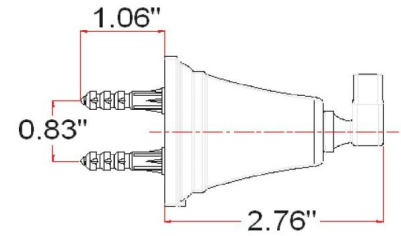

Torino Double Robe Towel Hook
Satin Nickel

SPECIFICATIONS

MATERIAL CONSTRUCTION:	Zinc
PVD FINISH:	Yes
ASSEMBLY REQUIRED:	No
TOOLS NEEDED FOR INSTALLATION:	Screwdriver, Drill, Pencil
ASSEMBLED DIMENSIONS:	2.05" H x 2.93" L x 2.76" D
ASSEMBLED WEIGHT:	0.45 lbs.
MIN. LENGTH:	N/A
MAX LENGTH:	N/A
SCREWS INCLUDED:	Yes
DRYWALL ANCHORS INCLUDED:	Yes
CENTER TO CENTER:	N/A