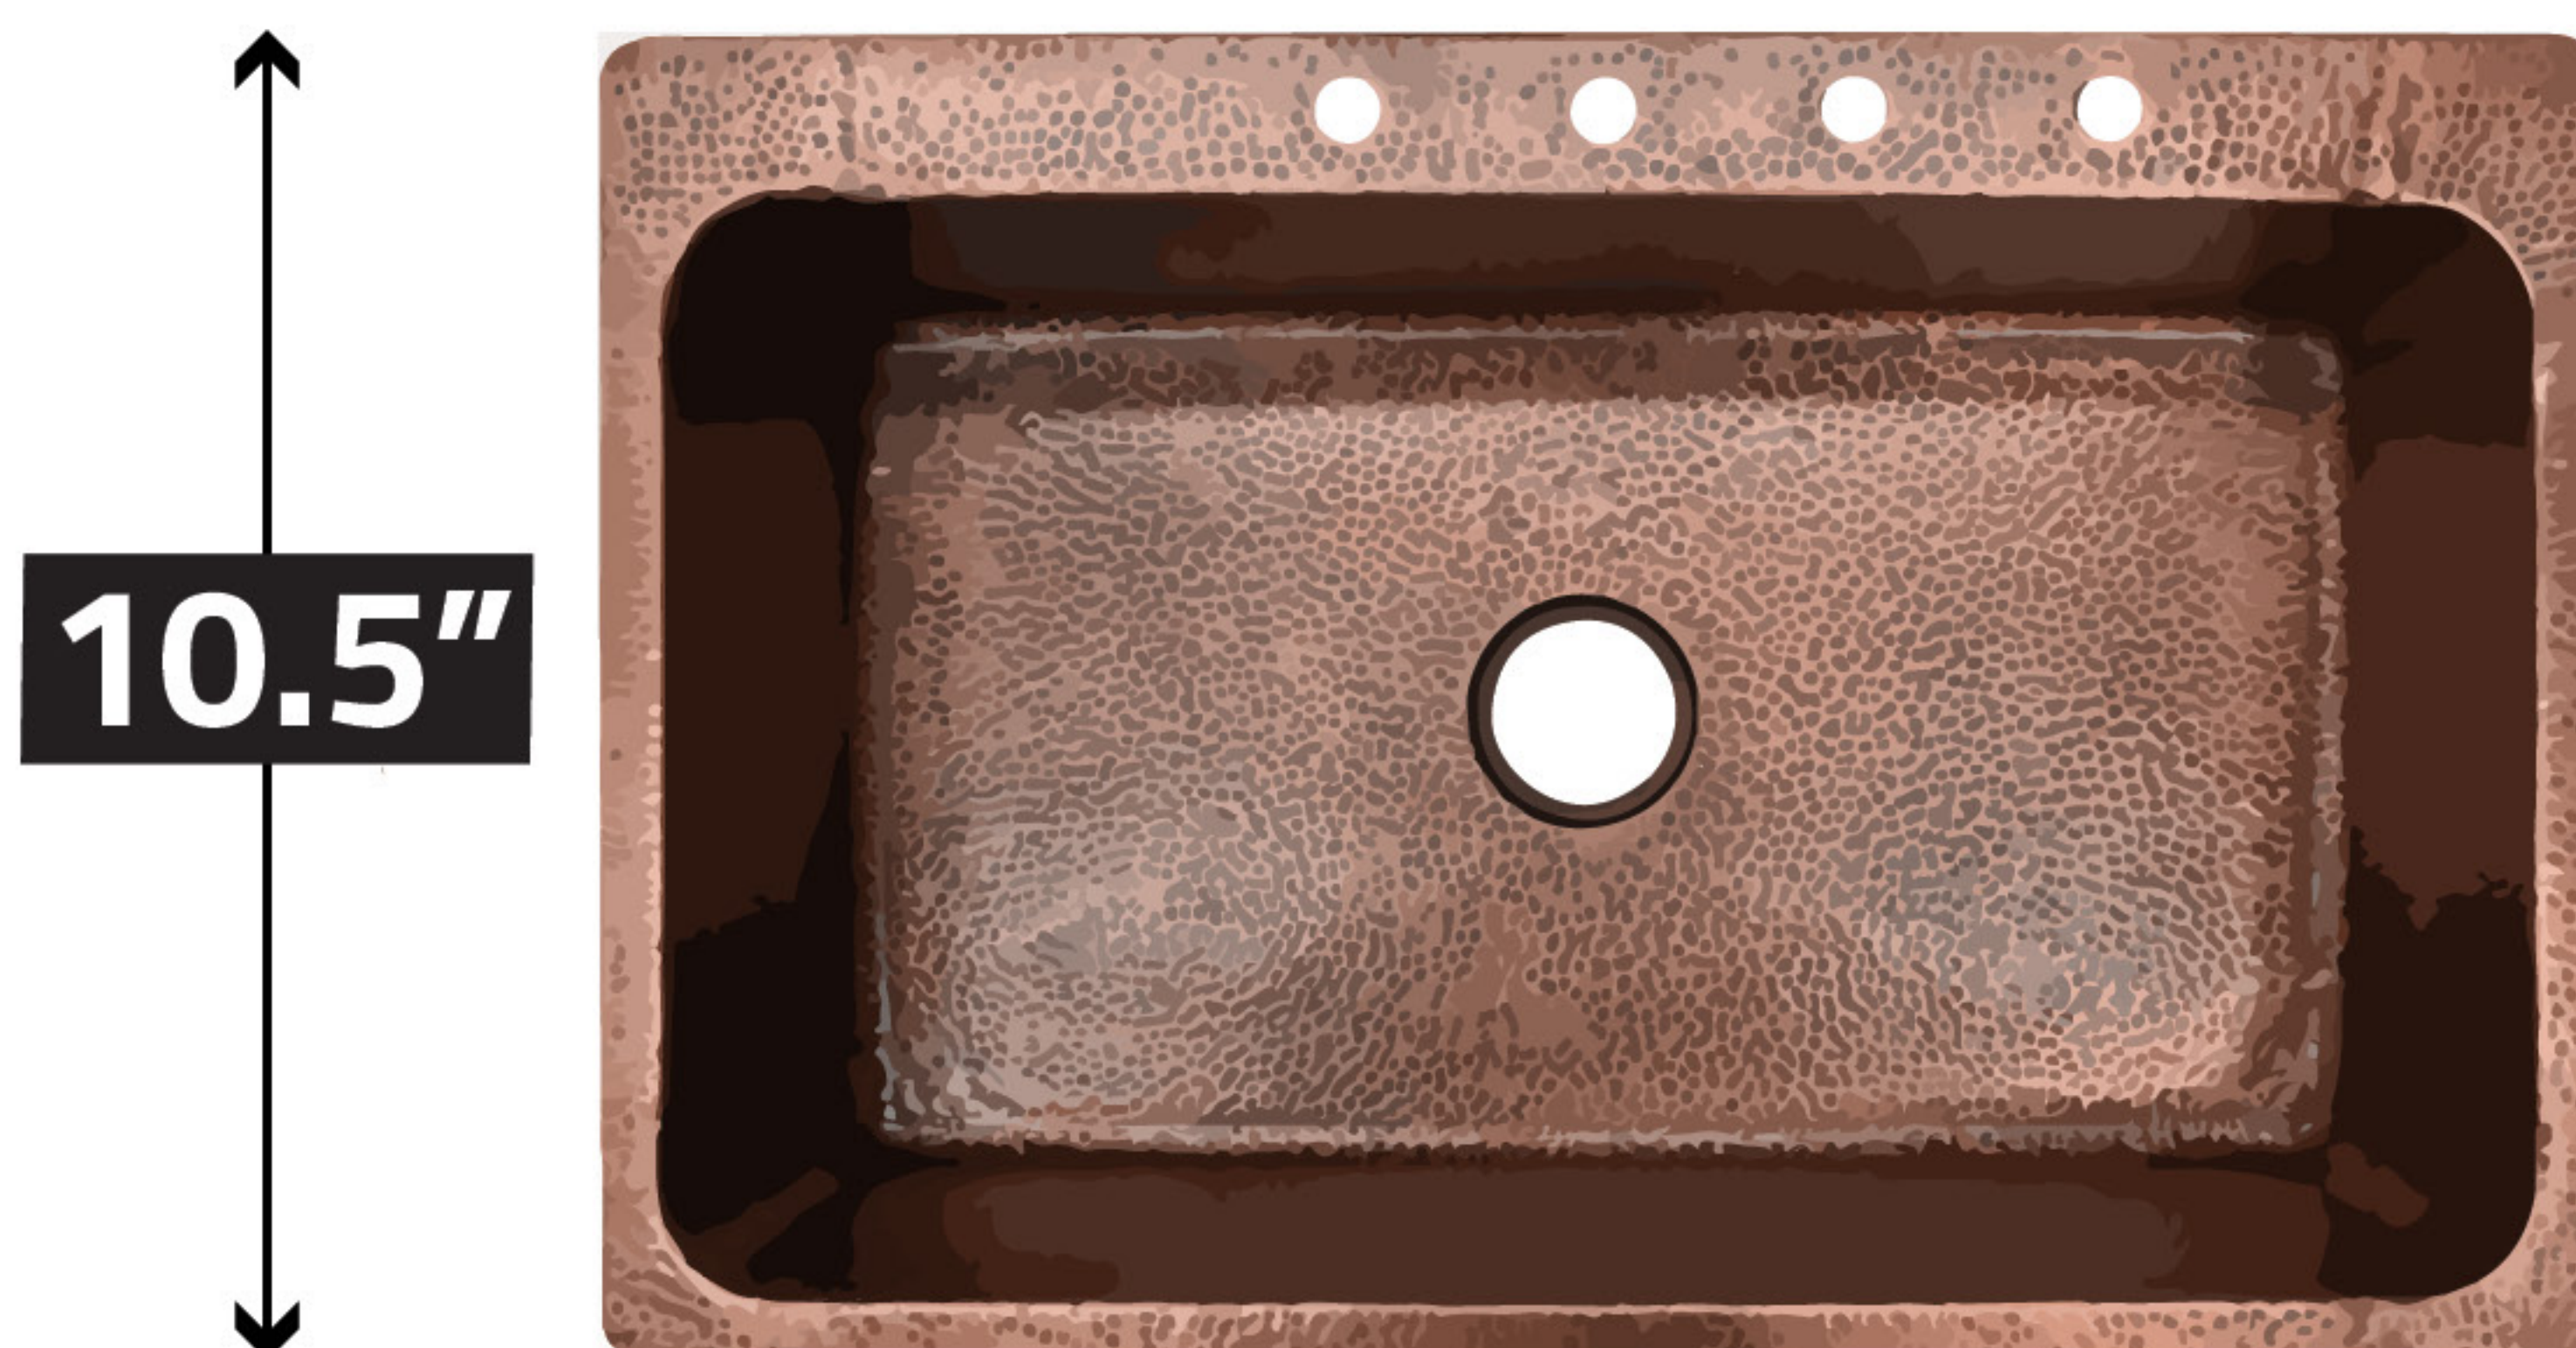

SK-028

UNDERMOUNT KITCHEN SINK

NOTE:
Every unit in this series is handmade by a skilled artisan. As a result, color, texture and size will vary slightly with each unit. The measurements displayed should be taken as an approximation of the finished product.