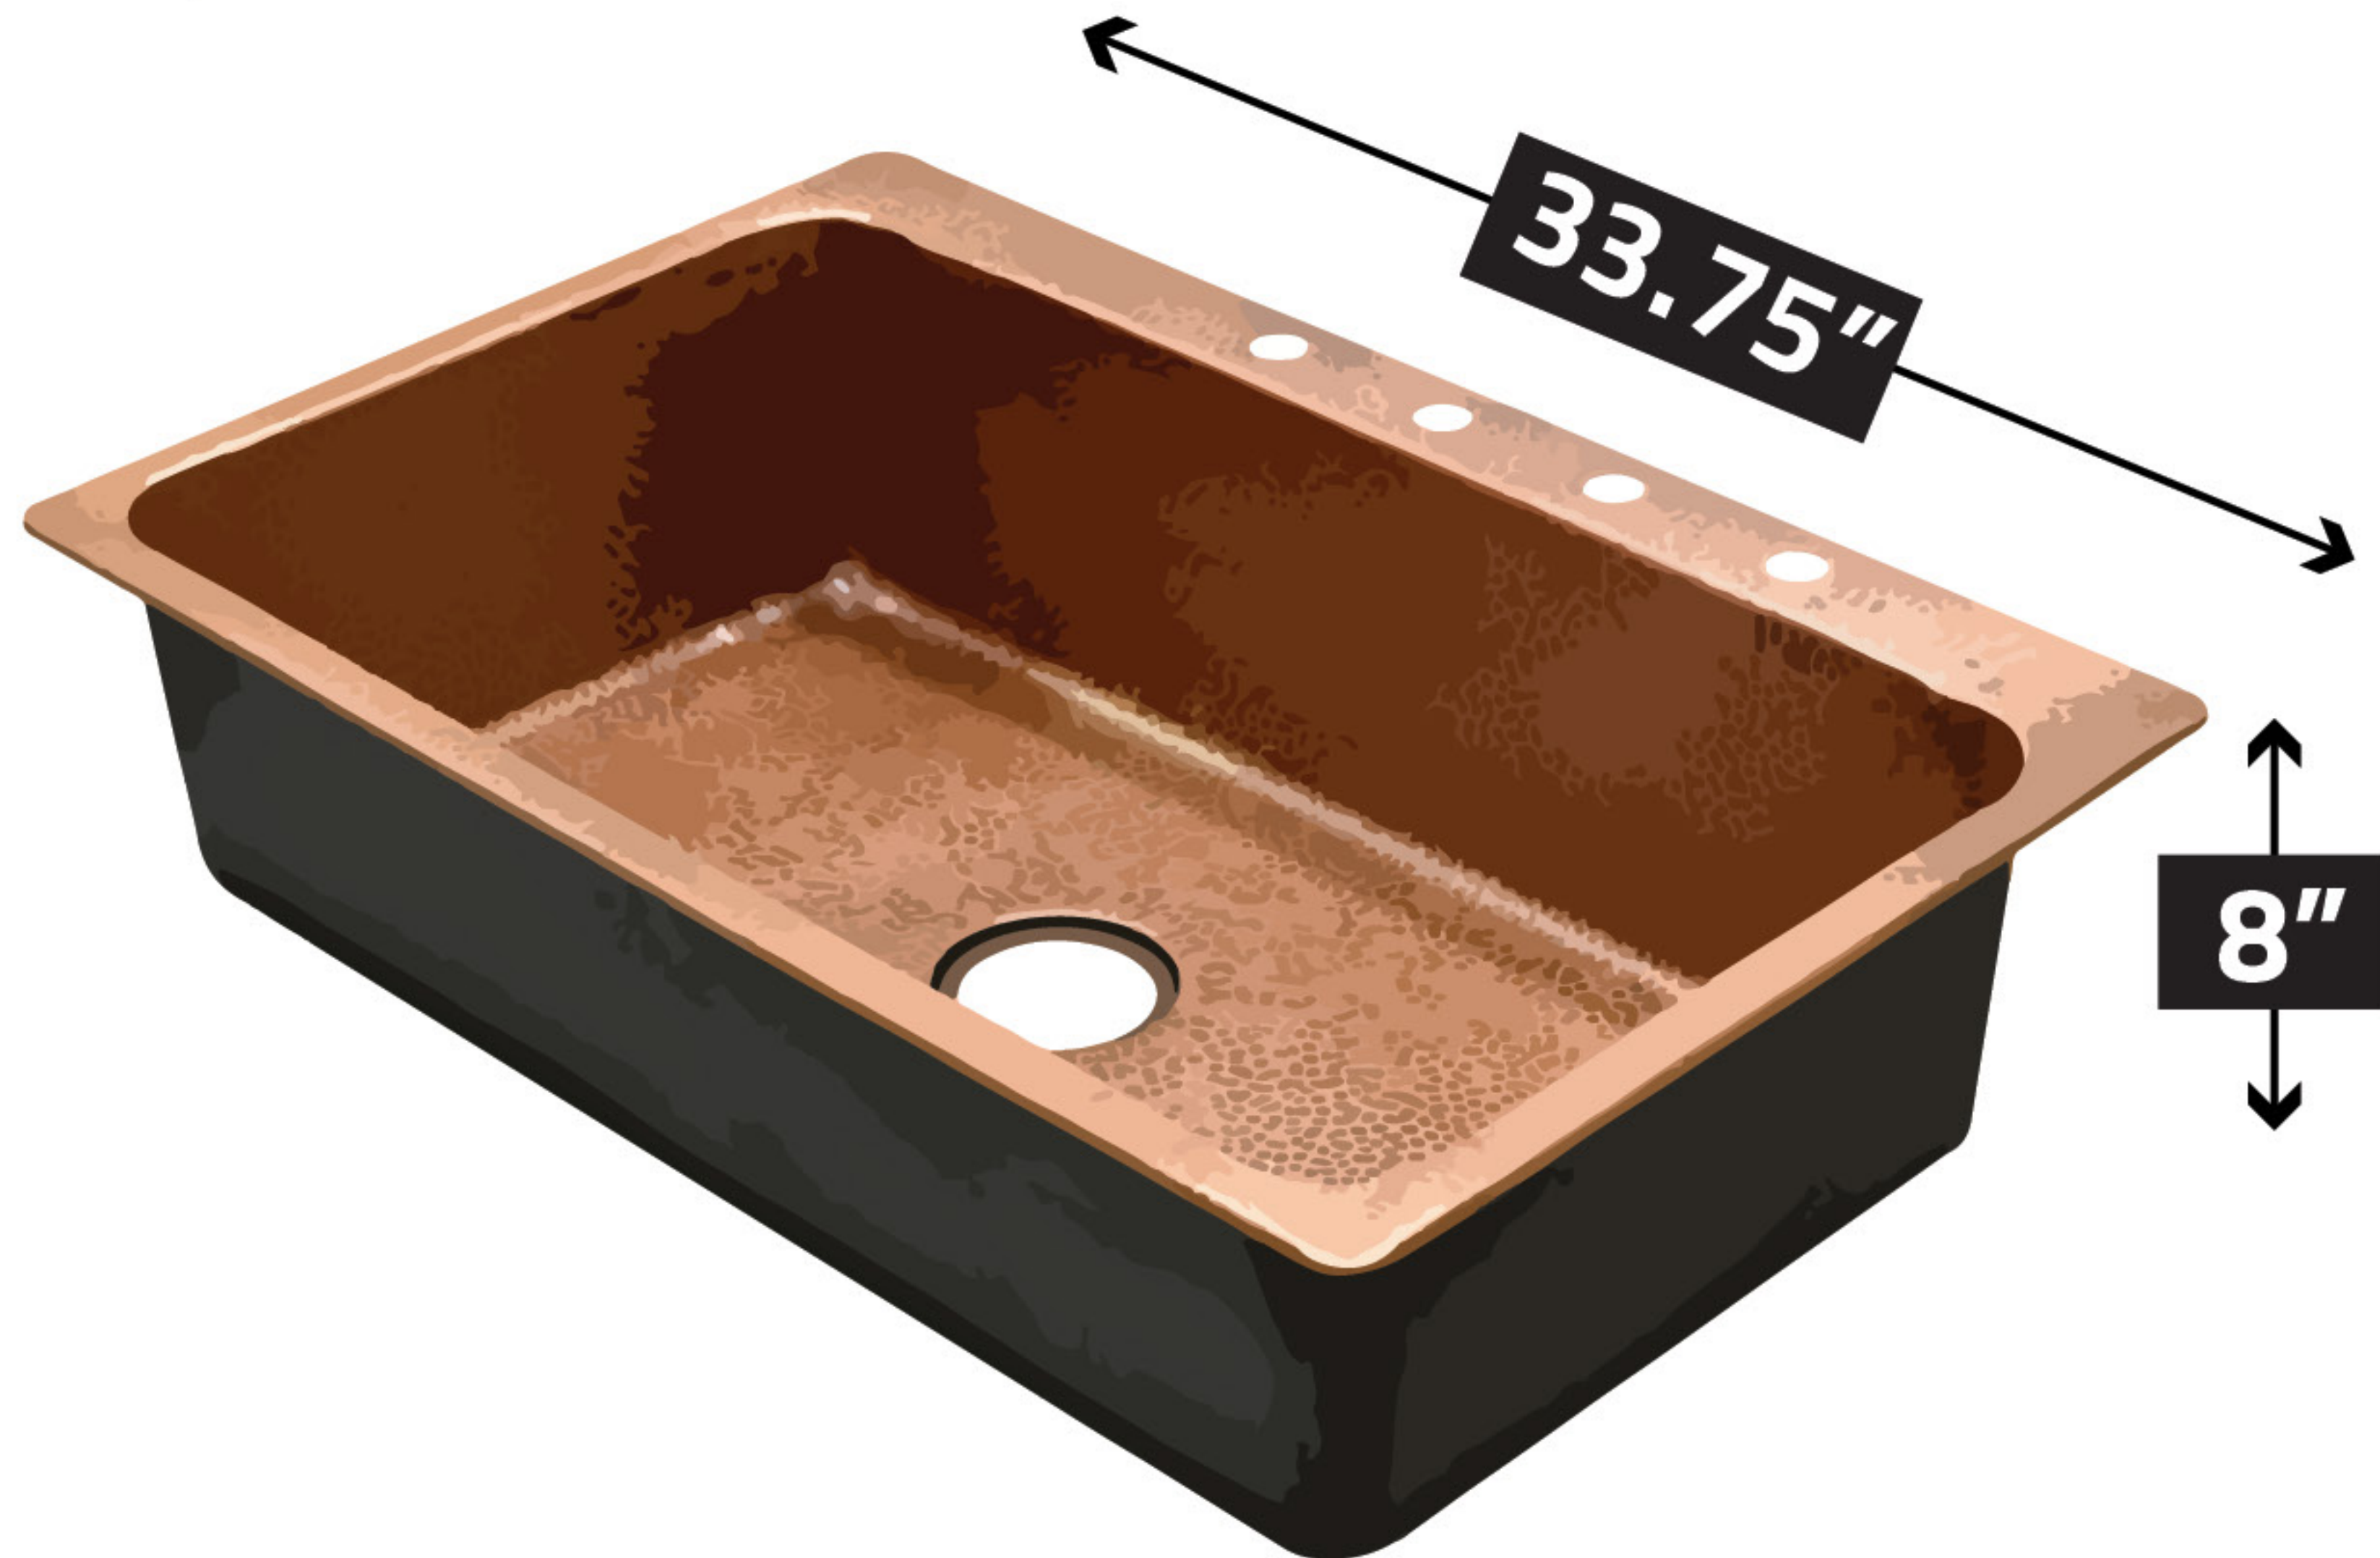

SK-028

UNDERMOUNT KITCHEN SINK

NOTE:
Every unit in this series is handmade by a skilled artisan. As a result, color, texture and size will vary slightly with each unit. The measurements displayed should be taken as an approximation of the finished product.