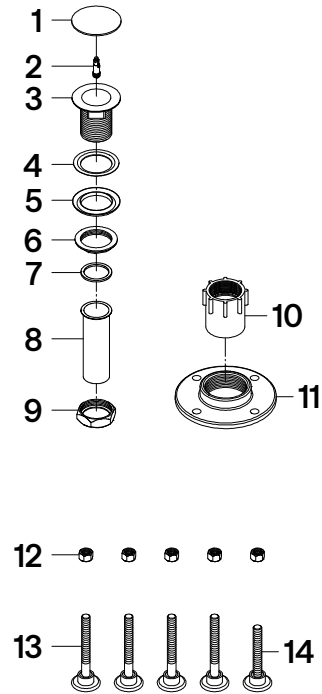

## 66" Acrylic Pedestal Tub with Drain

| Part # | QTY |
|--------|-----|
| 1.     | 1   |
| 2.     | 1   |
| 3.     | 1   |
| 4.     | 1   |
| 5.     | 1   |
| 6.     | 1   |
| 7.     | 1   |
| 8.     | 1   |
| 9.     | 1   |
| 10.    | 1   |
| 11.    | 1   |
| 12.    | 5   |
| 13.    | 4   |
| 14.    | 1   |
| 15.    | 1   |
| 16.    | 1   |
| 17.    | 1   |
| 18.    | 10  |
| 19.    | 10  |
| 20.    | 10  |