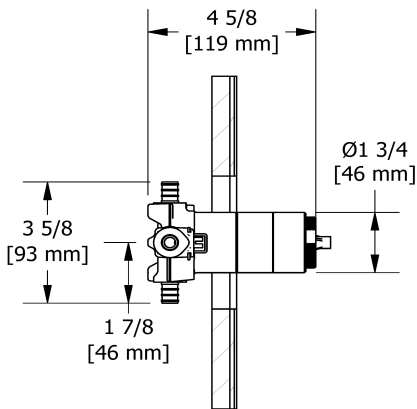

Certifications

- CSA B125.1
- ASME A112.18.1
- ASSE 1016
- CMR248 Approval

UPC®