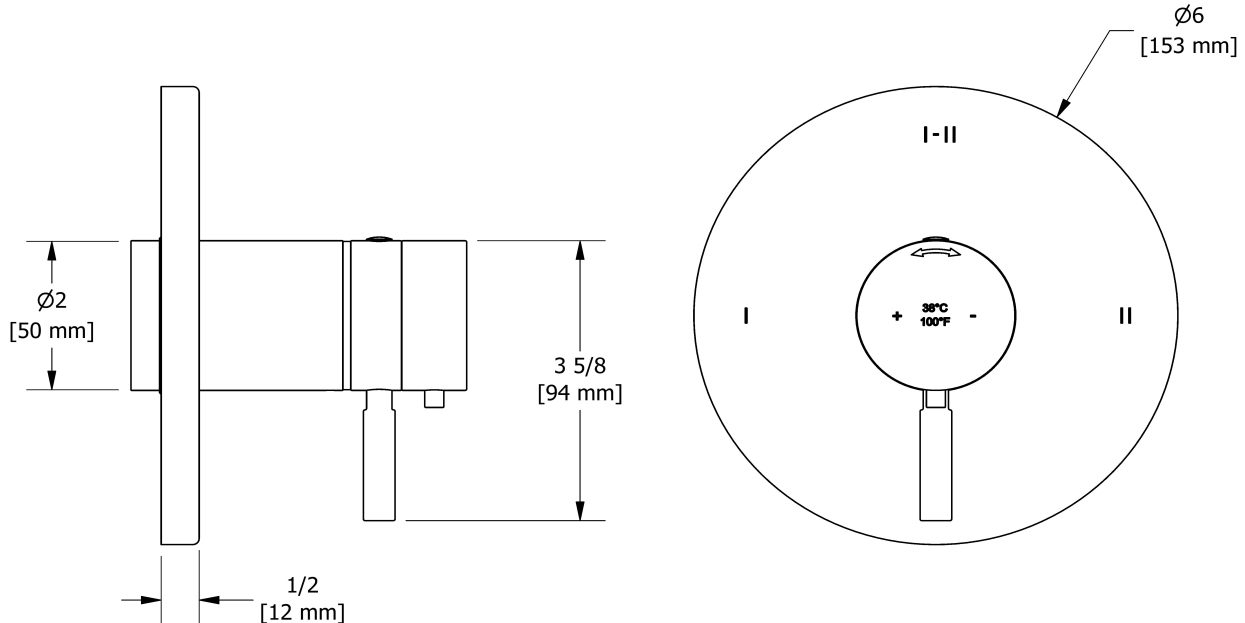

Sizes, models and finishes may differ from those presented.

Warranty

This **Riobel Inc.** product you have purchased carries a Limited Lifetime Warranty on the chrome, PVD finish, blacks and all working parts and is guaranteed from the initial purchase date against all manufacturing defects. All other finishes, including plastic components, are guaranteed for one year. All electric and/or electronic parts are covered by a 5-year limited warranty.

Customer Service

Ontario, West Canada : 888-287-5354 Quebec, Maritimes, United States : 866-473-8442

2020.11.24