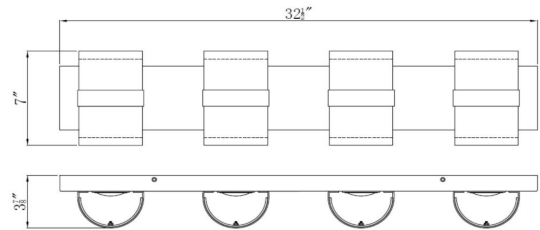

Haswell 4-Light LED Wall Light
Polished Chrome

SPECIFICATIONS

MOUNTING:	Wall Mount	LED BRIGHTNESS (LUMENS):	1068
SLOPED CEILING ADAPTABLE:	No	LED COLOR CORRELATED TEMPERATURE (CCT):	3000K
LAMP TYPE 1:	4 lamps 6W LED	LED COLOR RENDERING INDEX (CRI):	80
BULB INCLUDED:	No	LED EFFICACY:	59.11
WATTS PER BULB:	6W	LED AVERAGE RATED LIFE:	35000h hours
TOTAL WATTAGE:	24W	ENERGY EFFICIENT:	Yes
DIMMABLE:	No	LIGHTING AMPS:	0.5
MATERIAL CONSTRUCTION:	Steel	VOLTAGE:	120V
ASSEMBLED DIMENSIONS:	7" H x 3.88" L x 32.5" D		
WEIGHT:	7.00 lbs.		
BACKPLATE DIMENSIONS:	4.75" H x 32.5" W		
CANOPY/PLATE DIMENSIONS:	N/A		
GLASS/SHADE DIMENSIONS:	7" H x 2.13" L x 4.38" D		
GLASS/SHADE MATERIAL:	Acrylic		
GLASS/SHADE TYPE:	Frosted		
GLASS/SHADE COLOR:	N/A		