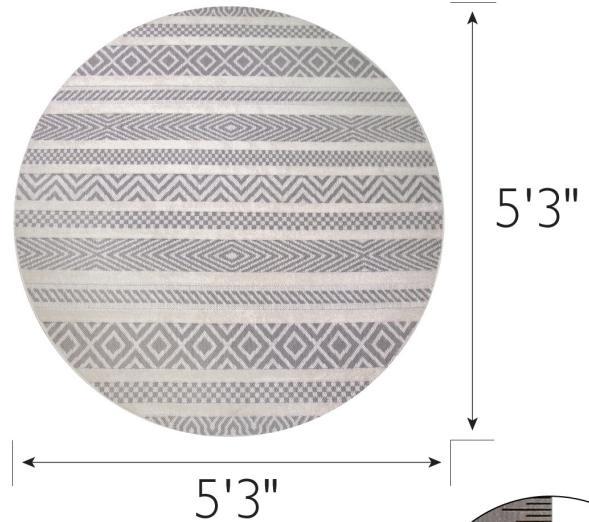

Everald Indoor/Outdoor Round Area Rug 5'3"
Gray and Ivory

0.2" Thick

SPECIFICATIONS

MATERIAL:	Polypropylene	CONSTRUCTION:	Machine Made
BACKING MATERIAL:	Polypropylene	CONSTRUCTION TECHNIQUE:	Power Loom
INDOOR/OUTDOOR:	Indoor/Outdoor Use	REMOVABLE BACKING:	No
SHAPE:	Round	NON-SLIP BACKING:	No
COLOR:	Gray and Ivory	WATER RESISTANT:	Yes
ASSEMBLED DIMENSIONS:	0.2" H x 5'3" W x 5'3" L	SAFE FOR HEATED FLOORS:	No
ASSEMBLED WEIGHT:	10.74 lbs.	FLAME RETARDANT:	No
PILE HEIGHT:	0.2"	ANTI-MICROBIAL:	No
PILE HEIGHT VARIATION:	Yes		
RUG FRINGE OR TASSLE:	No		
MACHINE WASHABLE:	No		
RUG PAD RECOMMENDED:	Yes		