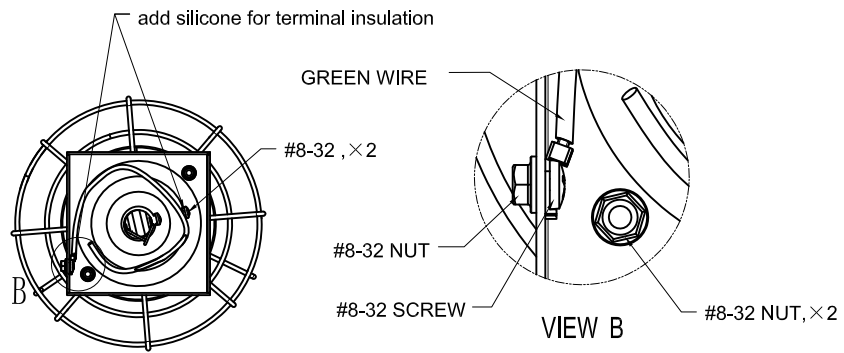

SIDES	BOTTOM
2 1/2" KNOCKOUTS	
2 1/2" KNOCKOUTS	
6 PCS #8-32×1/2 Screws Installed	
2 PCS #8-32×1/4 Screws Installed	
2 PCS #8-32 hex nut ,zinc plated	
#8-32 hex flange nut ,green zinc plated	
#8-32×1/4 Screws Installed ,green zinc plated	
12AWG 8" long solid wire with both edn stripped ,green wire	
Material:Steel-0.0625"-G60 Galvanized	

CUTAWAY VIEW A-A

LAMPHOLDER:
 Changzhou Jintan Huatai Electrical Appliance Co.,Ltd.
 Factory ID: 105D
 UL File# E231238
 P/N: SL1400

Pack Two labels in poly-bag separately,
 and hang on the product.

This data sheet is for reference only .GARVIN INDUSTRIES reserves
 the right to make changes to the design without prior notice.

DESCRIPTION
TRADE REFERENCE TERMS

STANDARD PACKING	<h1 style="text-align: center;">GARVIN INDUSTRIES</h1>		
1 PCS			
TITLE			
SIZE	DWG NO.		REV
A4		TLF-L	C
DATA SHEET			
www.garvinindustries.com			