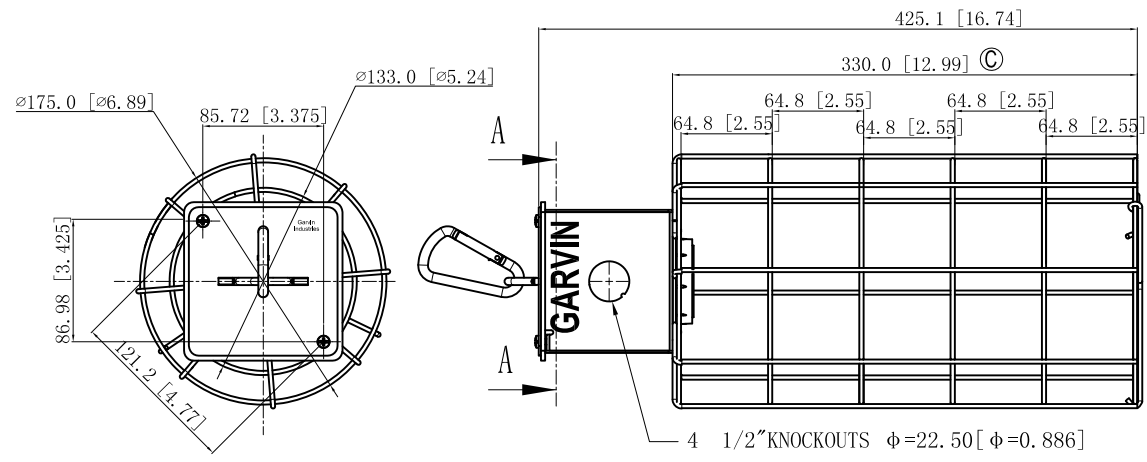

SIDES	BOTTOM
2 1/2" KNOCKOUTS	
2 1/2" KNOCKOUTS	
6 PCS #8-32×1/2 Screws Installed	
2 PCS #8-32×1/4 Screws Installed	
2 PCS #8-32 hex nut ,zinc plated	
#8-32 hex flange nut ,green zinc plated	
#8-32×1/4 Screws Installed ,green zinc plated	
12AWG 8" long solid wire with both edn stripped ,green wire	
Material:Steel-0.0625"-G60 Galvanized	

CUTAWAY VIEW A-A

LAMPHOLDER:
 Changzhou Jintan Huatai Electrical Appliance Co.,Ltd.
 Factory ID: 105D
 UL File# E231238
 P/N: SL1400

Pack Two labels in poly-bag separately,
 and hang on the product.

This data sheet is for reference only .GARVIN INDUSTRIES reserves
 the right to make changes to the design without prior notice.

DESCRIPTION
TRADE REFERENCE TERMS

STANDARD PACKING	<h1 style="text-align: center;">GARVIN INDUSTRIES</h1>		
1 PCS			
TITLE			
SIZE	DWG NO.		REV
A4		TLF-L	C
DATA SHEET			
www.garvinindustries.com			