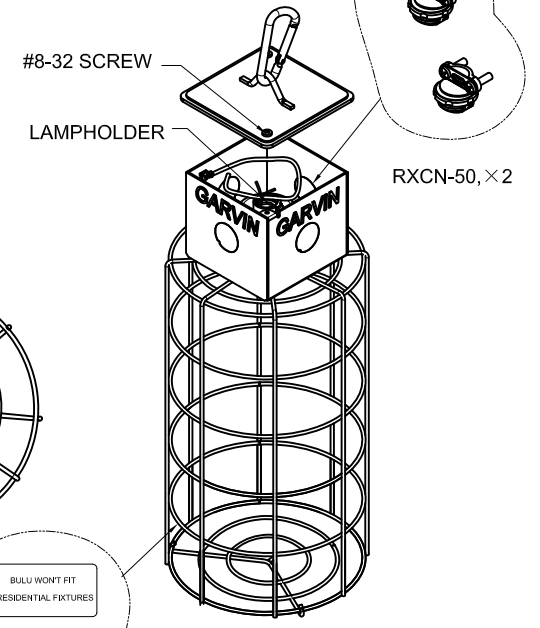

SIDES	BOTTOM
2 1/2" KNOCKOUTS	
2 1/2" KNOCKOUTS	
6 PCS #8-32×1/2 Screws Installed	
2 PCS #8-32×1/4 Screws Installed	
2 PCS #8-32 hex nut ,zinc plated	
#8-32 hex flange nut ,green zinc plated	
#8-32×1/4 Screws Installed ,green zinc plated	
12AWG 8" long solid wire with both edn stripped ,green wire	
Material:Steel-0.0625"-G60 Galvanized	

CUTAWAY VIEW A-A

LAMPHOLDER:
 Changzhou Jintan Huatai Electrical Appliance Co.,Ltd.
 Factory ID: 105D
 UL File# E231238
 P/N: SL1400

Pack Two labels in poly-bag separately,
 and hang on the product.

This data sheet is for reference only .GARVIN INDUSTRIES reserves
 the right to make changes to the design without prior notice.

DESCRIPTION
TRADE REFERENCE TERMS

STANDARD PACKING	<h1 style="text-align: center;">GARVIN INDUSTRIES</h1>		
1 PCS			
TITLE			
SIZE	DWG NO.		REV
A4		TLF-L	C
DATA SHEET			
www.garvinindustries.com			