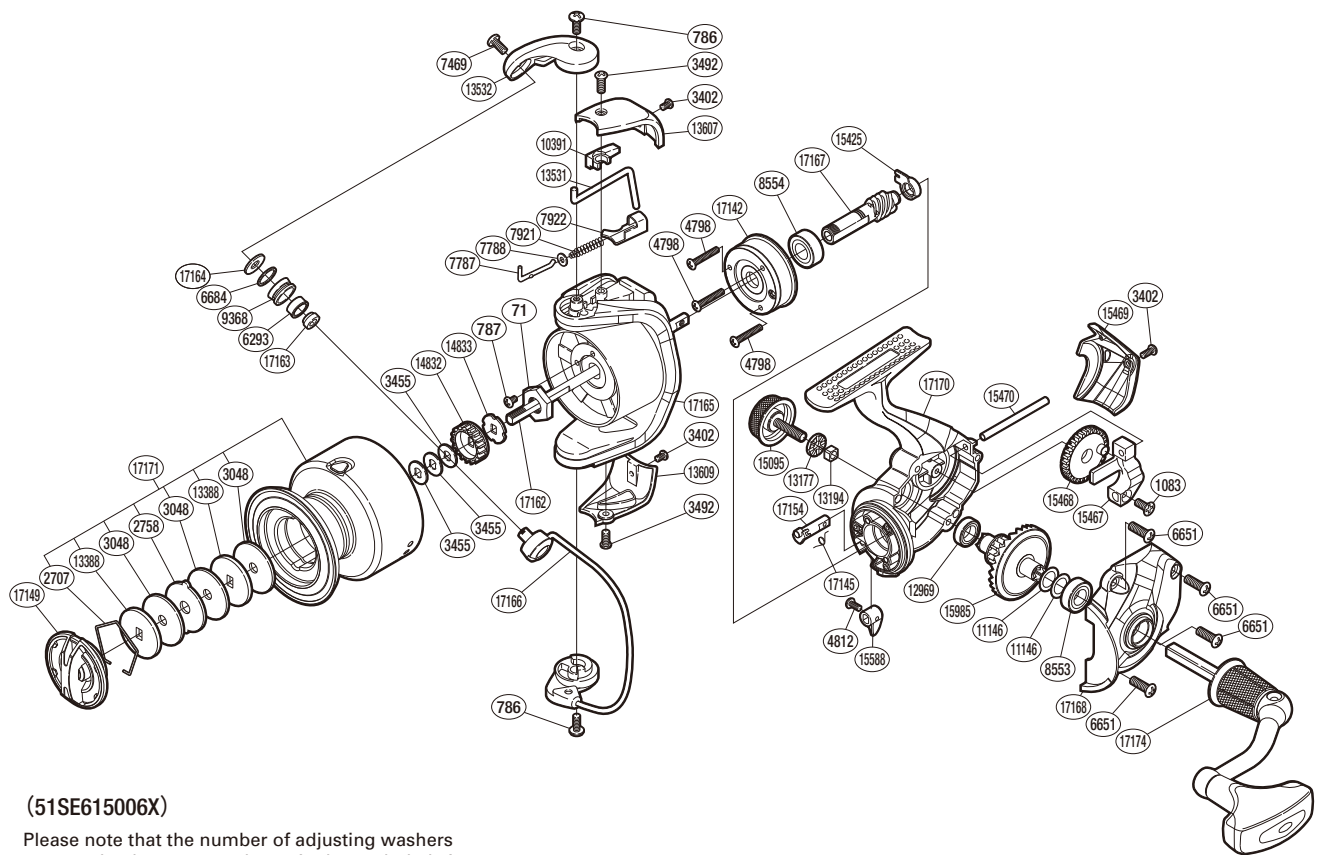

SHIMANO

SEDONA

SE-C5000FE

(51SE615006X)

Please note that the number of adjusting washers may not be the same as shown in the exploded views. (Adjustment will vary with each individual product.)

Part No.	Description	Part No.	Description	Part No.	Description
RD 0071	Rotor Nut	RD 7922	Bail Spring Seat	RD15468	Oscillating Gear
RD 0786	Screw	RD 8553	Ball Bearing	RD15469	Rear Protector
RD 0787	Screw	RD 8554	Ball Bearing	RD15470	Oscillating Guide
RD 1083	Screw	RD 9368	Line Roller	RD15588	Anti-Reverse Lever
RD 2707	Drag Washers Retainer	RD10391	Bail Trip Cover	RD15985	Drive Gear
RD 2758	Eared Washer	RD11146	Washer	RD17142	Roller Clutch Assembly
RD 3048	Drag Washer	RD12969	Ball Bearing	RD17145	Anti-Reverse Cam Spring
RD 3402	Screw	RD13177	Handle Screw Cap Spacer	RD17149	Drag Knob
RD 3455	Spool Washer	RD13194	Handle Screw Lock	RD17154	Anti-Reverse Cam
RD 3492	Screw	RD13388	Key Washer	RD17162	Main Shaft
RD 4798	Screw	RD13531	Bail Trip Lever	RD17163	Line Roller Collar
RD 4812	Screw	RD13532	Bail Arm	RD17164	Line Roller Washer
RD 6293	Line Roller Bushing	RD13607	Bail Spring Cover	RD17165	Rotor
RD 6651	Screw	RD13609	Bail Hold Support Guard	RD17166	Bail Assembly
RD 6684	Line Roller Spacer	RD14832	Spool Support A	RD17167	Pinion Gear
RD 7469	Screw	RD14833	Spool Support B	RD17168	Side Cover
RD 7787	Bail Spring Guide A	RD15095	Handle Screw Cap	RD17170	Body
RD 7788	Spring Guide A Support	RD15425	Pinion Gear Bushing	RD17171	Spool Assembly
RD 7921	Bail Spring	RD15467	Oscillating Slider	RD17174	Handle Assembly