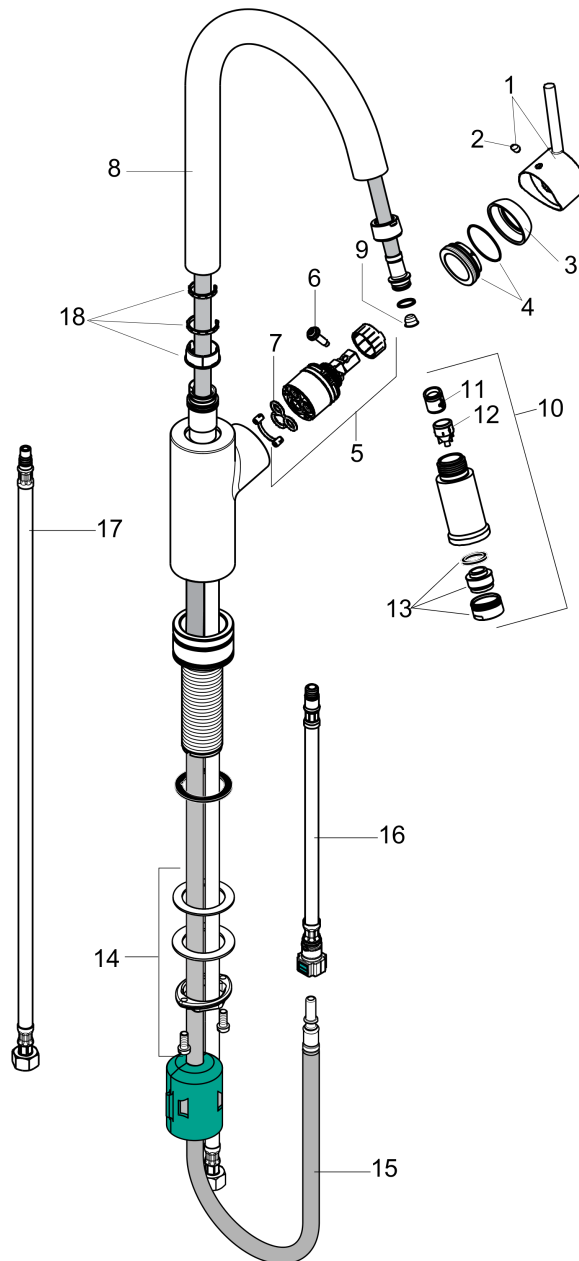

**Talis S<sup>2</sup>**  
**HighArc Kitchen Faucet, 1-Spray Pull-Down, 1.75 GPM**  
 Finishes : **chrome** Part no. : **14872001**

**Description**

**Features**

- Swivel range 150°
- Aerated spray
- MagFit magnetic sprayhead docking
- Single-hole installation
- Flow: 1.75 GPM (6.6 L/Min)
- Ceramic cartridge
- 3/8" connections
- Integrated double backflow prevention

Exploded drawing

Year of production: >10/18

**Talis S<sup>2</sup>**  
**HighArc Kitchen Faucet, 1-Spray Pull-Down, 1.75 GPM**  
 Finishes : **chrome** Part no. : **14872001**