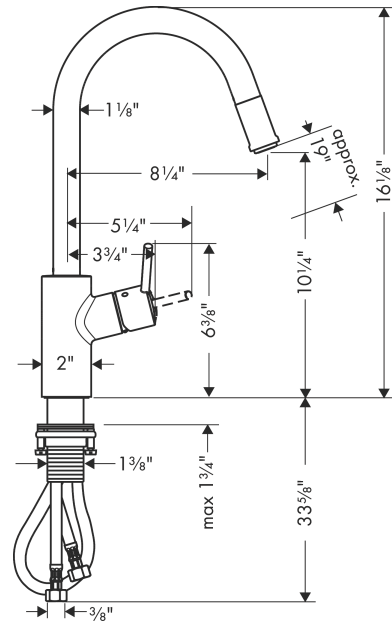

Talis S²
HighArc Kitchen Faucet, 1-Spray Pull-Down, 1.75 GPM
Finishes : **chrome** Part no. : **14872001**

Description

Features

- Swivel range 150°
- Aerated spray
- MagFit magnetic sprayhead docking
- Single-hole installation
- Flow: 1.75 GPM (6.6 L/Min)
- Ceramic cartridge
- 3/8" connections
- Integrated double backflow prevention

Item details

List Price $ 514.00

Technology

Compliance

Product image

Scale drawing