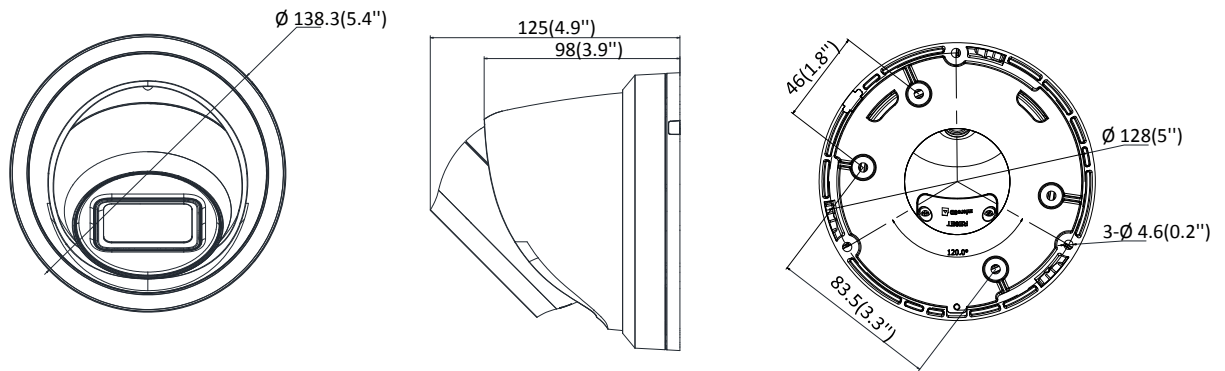

Dimensions

Unit: mm

Accessories

DS-1273ZJ-140
Wall Mount

DS-1280ZJ-DM21
Junction Box

DS-1280ZJ-DM21(Black)
Junction Box