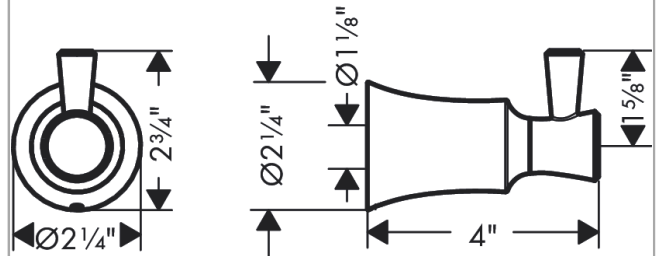

**Joleena
Hook**

Finishes : **chrome** Part no. : **04788000**

Description

Features

- Wall-mounted
- Metal holder

Item details

List Price \$ 26.00

Compliance

Product image

Scale drawing

Joleena

Hook

Finishes : **chrome** Part no. : **04788000**

Exploded drawing

Year of production: >09/19

Joleena

Hook

Finishes : **chrome** Part no. : **04788000**

Spare parts list

Year of production: >**09/19**

Pos.	Description	Part no.	Price	PU
1	support element	93551000	-	1