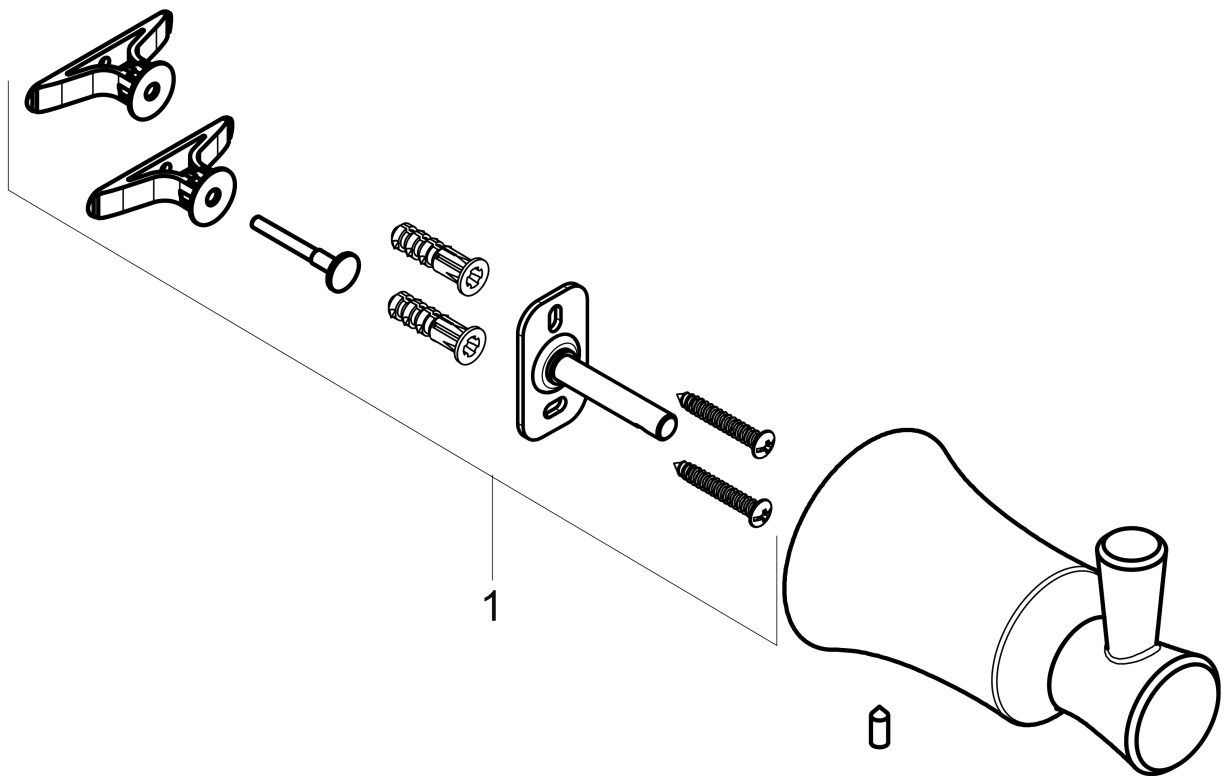

**Joleena
Hook**

Finishes : **chrome** Part no. : **04788000**

Description

Features

- Wall-mounted
- Metal holder

Item details

List Price \$ 26.00

Compliance

Product image

Scale drawing

Joleena

Hook

Finishes : **chrome** Part no. : **04788000**

Exploded drawing

Year of production: >09/19

Joleena

Hook

Finishes : **chrome** Part no. : **04788000**

Spare parts list

Year of production: >**09/19**

Pos.	Description	Part no.	Price	PU
1	support element	93551000	-	1