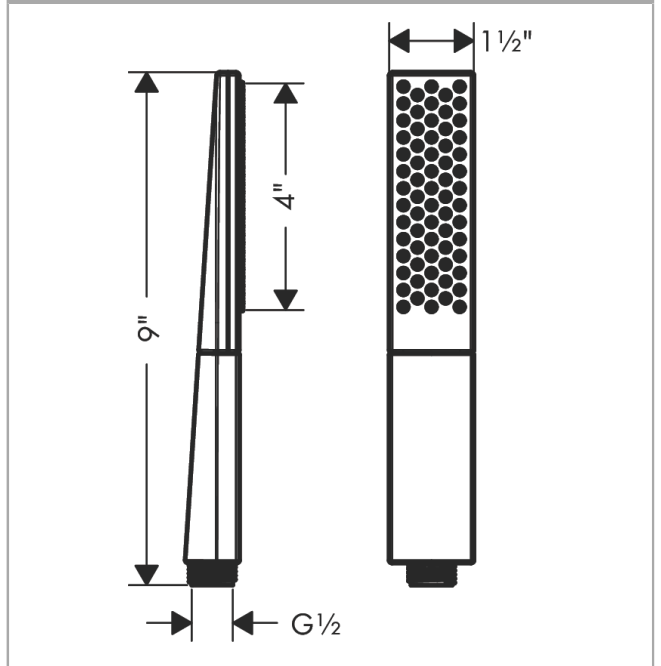

**Rainfinity**

**Baton Handshower 100 1-Jet, 2.5 GPM**

Finishes : **matte white** Part no. : **26866701**

**Description**

**Features**

- Spray modes: PowderRain
- Flow: 2.5 GPM (9.5 L/Min)
- Spray face surface: graphite
- MASS/Massachusetts
- DOE/FTC
- TECQ/Texas Registered

**Technology**

**Compliance**

**Product image**

**Scale drawing**

Rainfinity  
Baton Handshower 100 1-Jet, 2.5 GPM  
Finishes : **matte white** Part no. : 26866701

Exploded drawing

Year of production: >04/20

**Rainfinity**

**Baton Handshower 100 1-Jet, 2.5 GPM**

Finishes : **matte white** Part no. : **26866701**

**Spare parts list**

Year of production: >04/20

<b>Pos.</b>	<b>Description</b>	<b>Part no.</b>	<b>PC</b>	<b>PU</b>
1	filter	92672000	0	1
2	seal	98058000	0	1