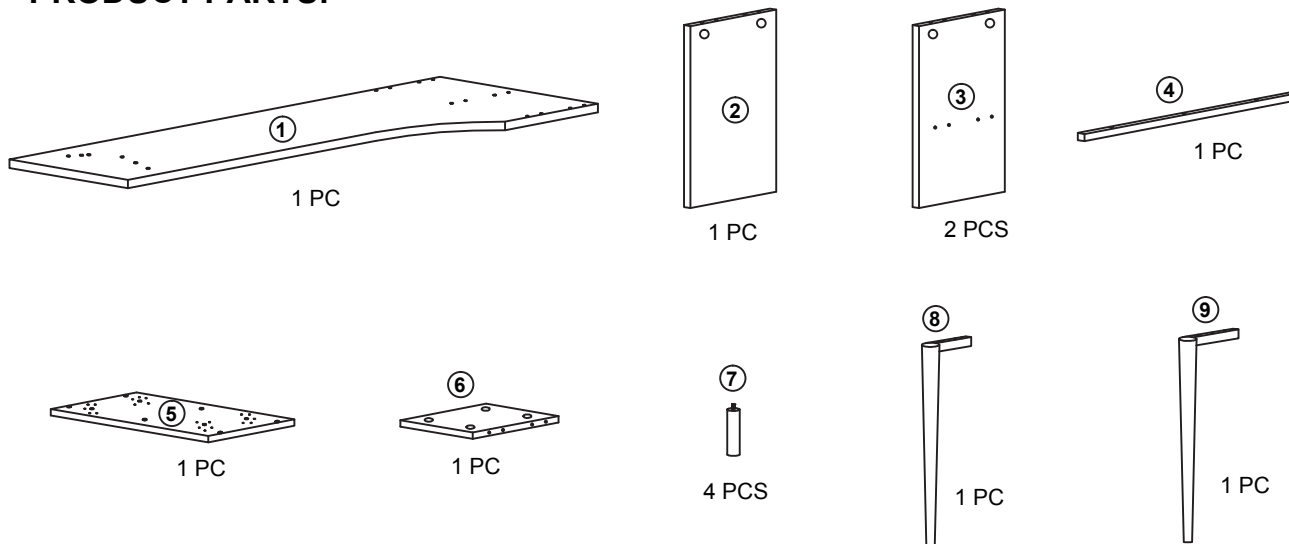

PRODUCT PARTS: