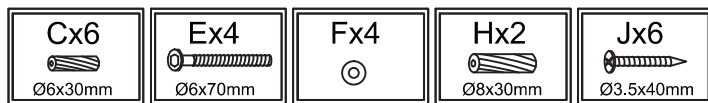

Periodically check to make sure all connections are tight. Re-tighten if necessary.

HAPDWARES:

- (A)  10 PCS
35mm
- (B)  10 PCS
Ø15x10mm
- (C)  16 PCS
Ø6x30mm
- (D)  20 PCS
Ø4x12mm
- (E)  4 PCS
Ø6x70mm
- (F)  4 PCS
- (G)  4 PCS
- (H)  2 PCS
Ø8x30mm
- (I)  6 PCS
- (J)  6 PCS
Ø3.5x40mm
- (K)  3 PCS
Ø3.5x35mm
- (L)  1 PC

PRODUCT PARTS:

Step:1

Step:2

Step:3

Step:4

Step:5

Step:6

Step:7