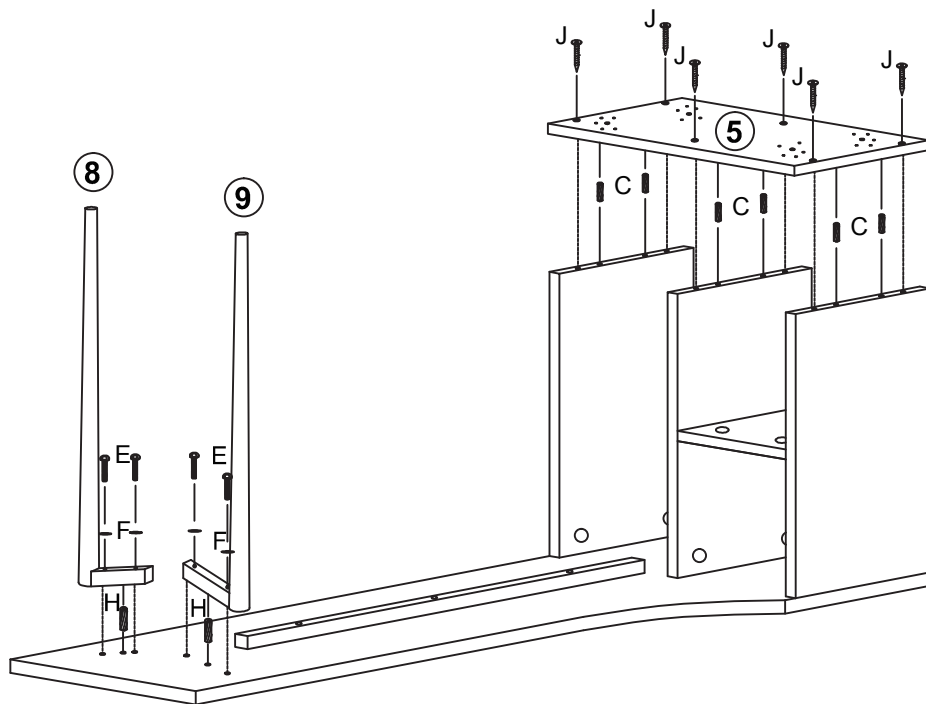

Periodically check to make sure all connections are tight. Re-tighten if necessary.

HAPDWARES:

- (A)  10 PCS
35mm
- (B)  10 PCS
Ø15x10mm
- (C)  16 PCS
Ø6x30mm
- (D)  20 PCS
Ø4x12mm
- (E)  4 PCS
Ø6x70mm
- (F)  4 PCS
- (G)  4 PCS
- (H)  2 PCS
Ø8x30mm
- (I)  6 PCS
- (J)  6 PCS
Ø3.5x40mm
- (K)  3 PCS
Ø3.5x35mm
- (L)  1 PC

PRODUCT PARTS:

Step:1

Step:2

Step:3

Step:4

Step:5

Step:6

Step:7