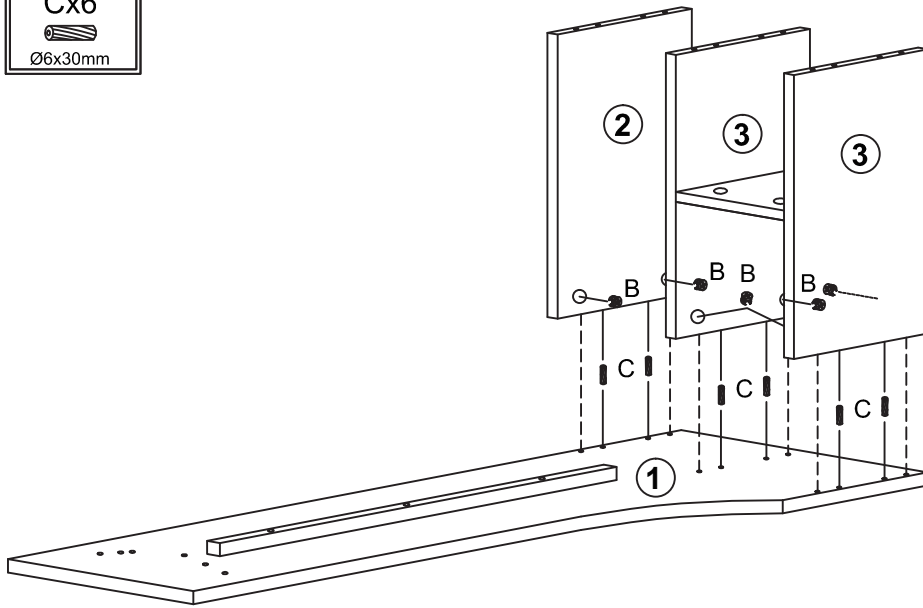

Periodically check to make sure all connections are tight. Re-tighten if necessary.

HAPDWARES:

- (A)  10 PCS
35mm
- (B)  10 PCS
Ø15x10mm
- (C)  16 PCS
Ø6x30mm
- (D)  20 PCS
Ø4x12mm
- (E)  4 PCS
Ø6x70mm
- (F)  4 PCS
- (G)  4 PCS
- (H)  2 PCS
Ø8x30mm
- (I)  6 PCS
- (J)  6 PCS
Ø3.5x40mm
- (K)  3 PCS
Ø3.5x35mm
- (L)  1 PC

PRODUCT PARTS:

Step:1

Step:2

Step:3

Step:4

Step:5

Step:6

Step:7