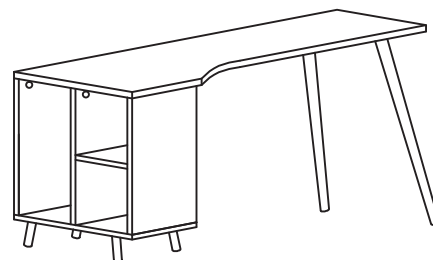

PLEASE CONTACT US FIRST

Toll Free: 1-800-935-3959 (Mon.~Fri. 9:00AM to 5:00 PM EST)

✉ support@teamson.com

📞 1-631-274-3353

Thank you for choosing Teamson produce. If you need help with assembly or if you are missing parts, hardware, we are here to help!

Versanora

SKU: VNF-00050

Name: Versanora - Bloccare Office Desk- Walnut/Black

Warning

Small parts and sharp points may be present prior to assembly.

Please follow the assembly instructions closely. Improper assembly can result in personal or property damage.

2 adults are required to safely assemble this product.

Care Instructions

Dust often using a clean, soft, dry and lint-free cloth. When blot spills, wipe with a clean, damp, cloth immediately. We do not recommend the use of chemical cleansers, abrasives or furniture polish on our lacquered finish.

Periodically check to make sure all connections are tight. Re-tighten if necessary.

HAPDWARES:

- (A) 10 PCS
  35mm
- (B) 10 PCS
  Ø15x10mm
- (C) 16 PCS
  Ø6x30mm
- (D) 20 PCS
  Ø4x12mm
- (E) 4 PCS
  Ø6x70mm
- (F) 4 PCS
- (G) 4 PCS
- (H) 2 PCS
  Ø8x30mm
- (I) 6 PCS
- (J) 6 PCS
  Ø3.5x40mm
- (K) 3 PCS
  Ø3.5x35mm
- (L) 1 PC